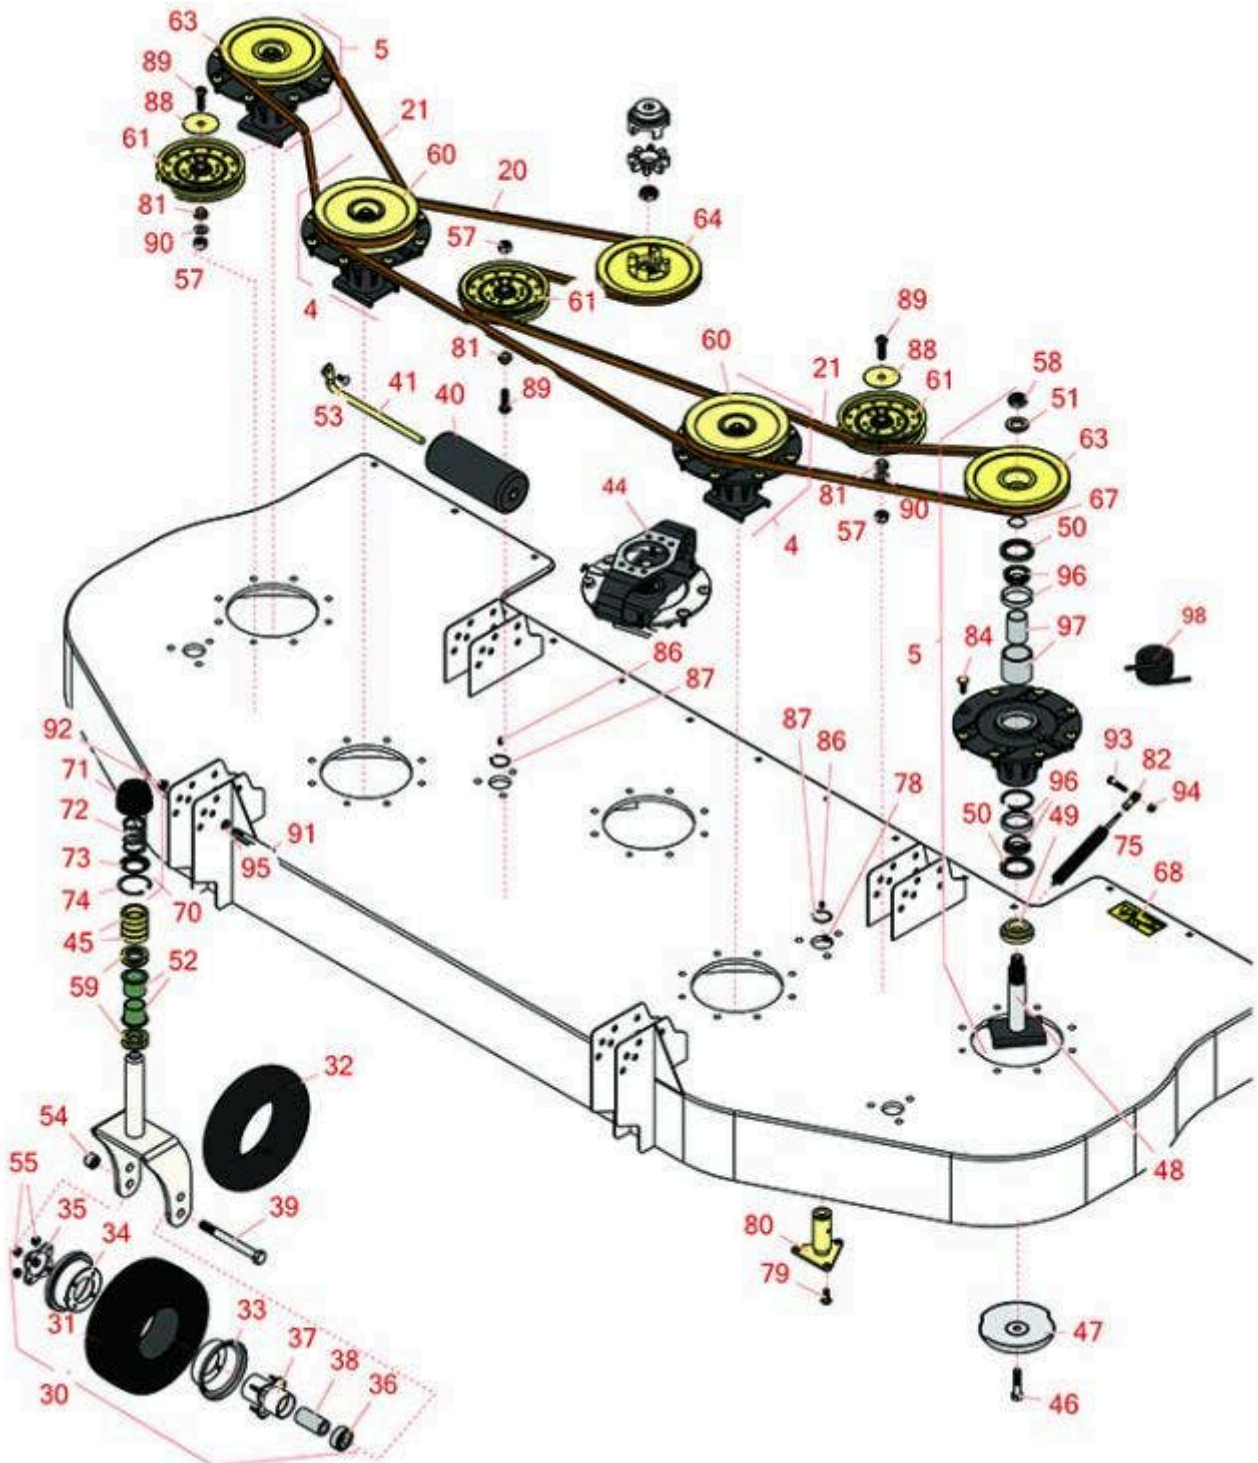

# Replaces Toro Groundsmaster 5900-D Parts

Rotary Mower - Model 31698  
Center Rotary Deck - Model 31601

All original equipment manufacturers names and part numbers are used for identification purposes only, and we are in no way implying that our products are original equipment parts. Prices subject to change without notice.

# Replaces Toro Groundsmaster 5900-D Parts

Rotary Mower - Model 31698  
Center Rotary Deck - Model 31601

Item No	R&R Part No.	OEM Part No.	Description	Qty Req	Order Quantity
<b>Overhaul Kits</b>					
4	<b>R117-9234</b>	117-9234	Double Spindle Assy	2	
5	<b>R117-9233</b>	117-9233	High Spindle Assy	2	
<b>Belts</b>					
20	<b>R112-7376</b>	112-7376	Belt - V - B Section	1	
20	<b>R112-7377</b>	112-7377	Belt - V - B Section	2	
<b>Tires &amp; Wheels</b>					
30	<b>R93-4240</b>	69-6930, 85-6420, 92-1654, 93-4240	Wheel - Pneu. Assy 10x3.50-4	2	
31	<b>R93-4243</b>	93-4243	Tire - 10x3.50-4 (8 Ply) Pneu	2	
31	<b>R150591</b>	150591	Tire - 10x3.50-4 (8 Ply) Foam Filled	2	
32	<b>R48251</b>	93-4244	Tube - 4.10x350-4	2	
33	<b>R95-2741</b>	137-5552, 95-2741	Rim - Wheel Half w/o Valve Hole	2	
34	<b>R93-4239</b>	93-4239	Rim - Wheel Half w/Valve Hole	2	
35	<b>R93-4242</b>	93-4242	Plate - Caster Wheel	2	
<b>Other Parts Available</b>					
36	<b>R108-9017</b>	108-9017, 120-3366	Bearing-Stainless	4	
37	<b>R93-5980</b>	93-4238, 93-5980	Hub Assy - w/o Bearings/Spacer	2	
38	<b>R93-4241</b>	93-4241	Spacer - Caster Wheel	2	
39	<b>R327-24</b>	327-24	Bolt - Hex HD 5/8-11 x 6	2	