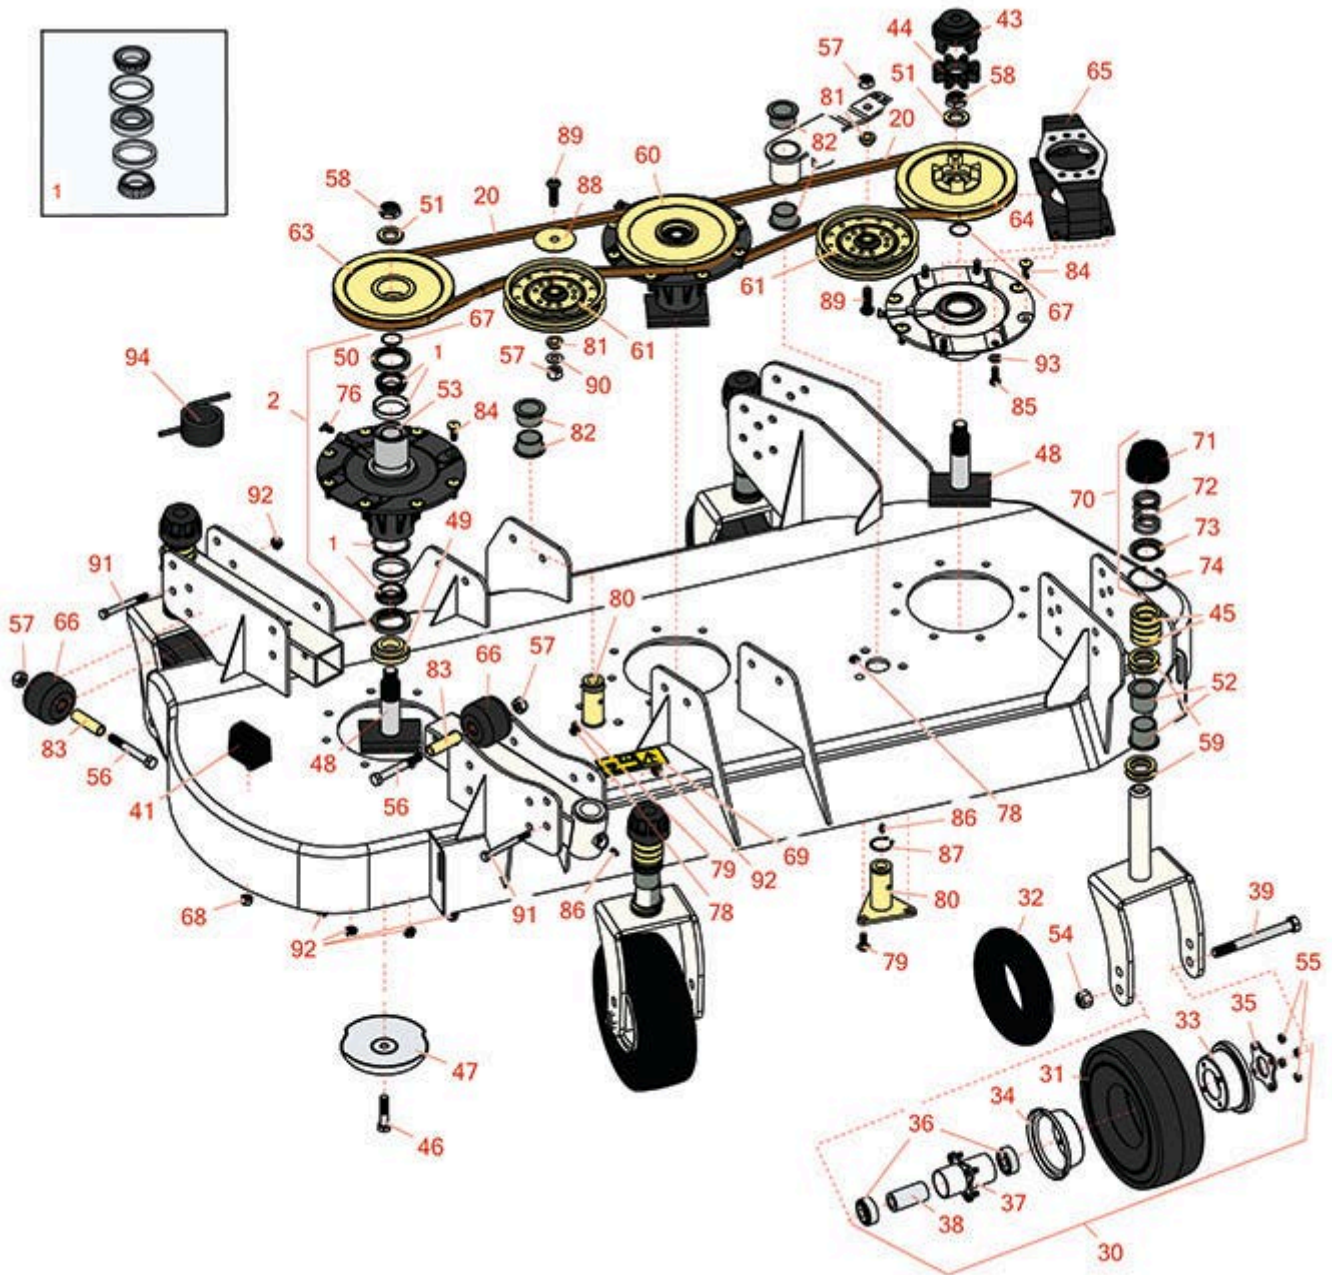

Replaces Toro Groundsmaster 5900-D

Parts

Rotary Mower - Model 31698

LH Rotary Deck - Model 31603

All original equipment manufacturers names and part numbers are used for identification purposes only, and we are in no way implying that our products are original equipment parts. Prices subject to change without notice.

Replaces Toro Groundsmaster 5900-D Parts

Rotary Mower - Model 31698
LH Rotary Deck - Model 31603

Item No	R&R Part No.	OEM Part No.	Description	Qty Req	Order Quantity
Overhaul Kits					
1	R110-8297	110-8297, 26-1830	Bearing Set w/Retaining Rings - Spindle	3	
2	R119-4777	119-4777	Spindle Assy	2	
Belts					
20	R112-7377	112-7377	Belt - V - B Section	2	
Tires & Wheels					
30	R93-4240	69-6930, 85-6420, 92-1654, 93-4240	Wheel - Pneu. Assy 10x3.50-4	4	
31	R93-4243	93-4243	Tire - 10x3.50-4 (8 Ply) Pneu	4	
31	R150591	150591	Tire - 10x3.50-4 (8 Ply) Foam Filled	4	
32	R48251	93-4244	Tube - 4.10x350-4	4	
33	R95-2741	137-5552, 95-2741	Rim - Wheel Half w/o Valve Hole	4	
34	R93-4239	93-4239	Rim - Wheel Half w/Valve Hole	4	
35	R93-4242	93-4242	Plate - Caster Wheel	4	
Other Parts Available					
36	R108-9017	108-9017, 120-3366	Bearing-Stainless	8	
37	R93-5980	93-4238, 93-5980	Hub Assy - w/o Bearings/Spacer	4	
38	R93-4241	93-4241	Spacer - Caster Wheel	4	
39	R327-24	327-24	Bolt - Hex HD 5/8-11 x 6	4	
41	R87-3470	87-3470	Bumper - Rubber	1	