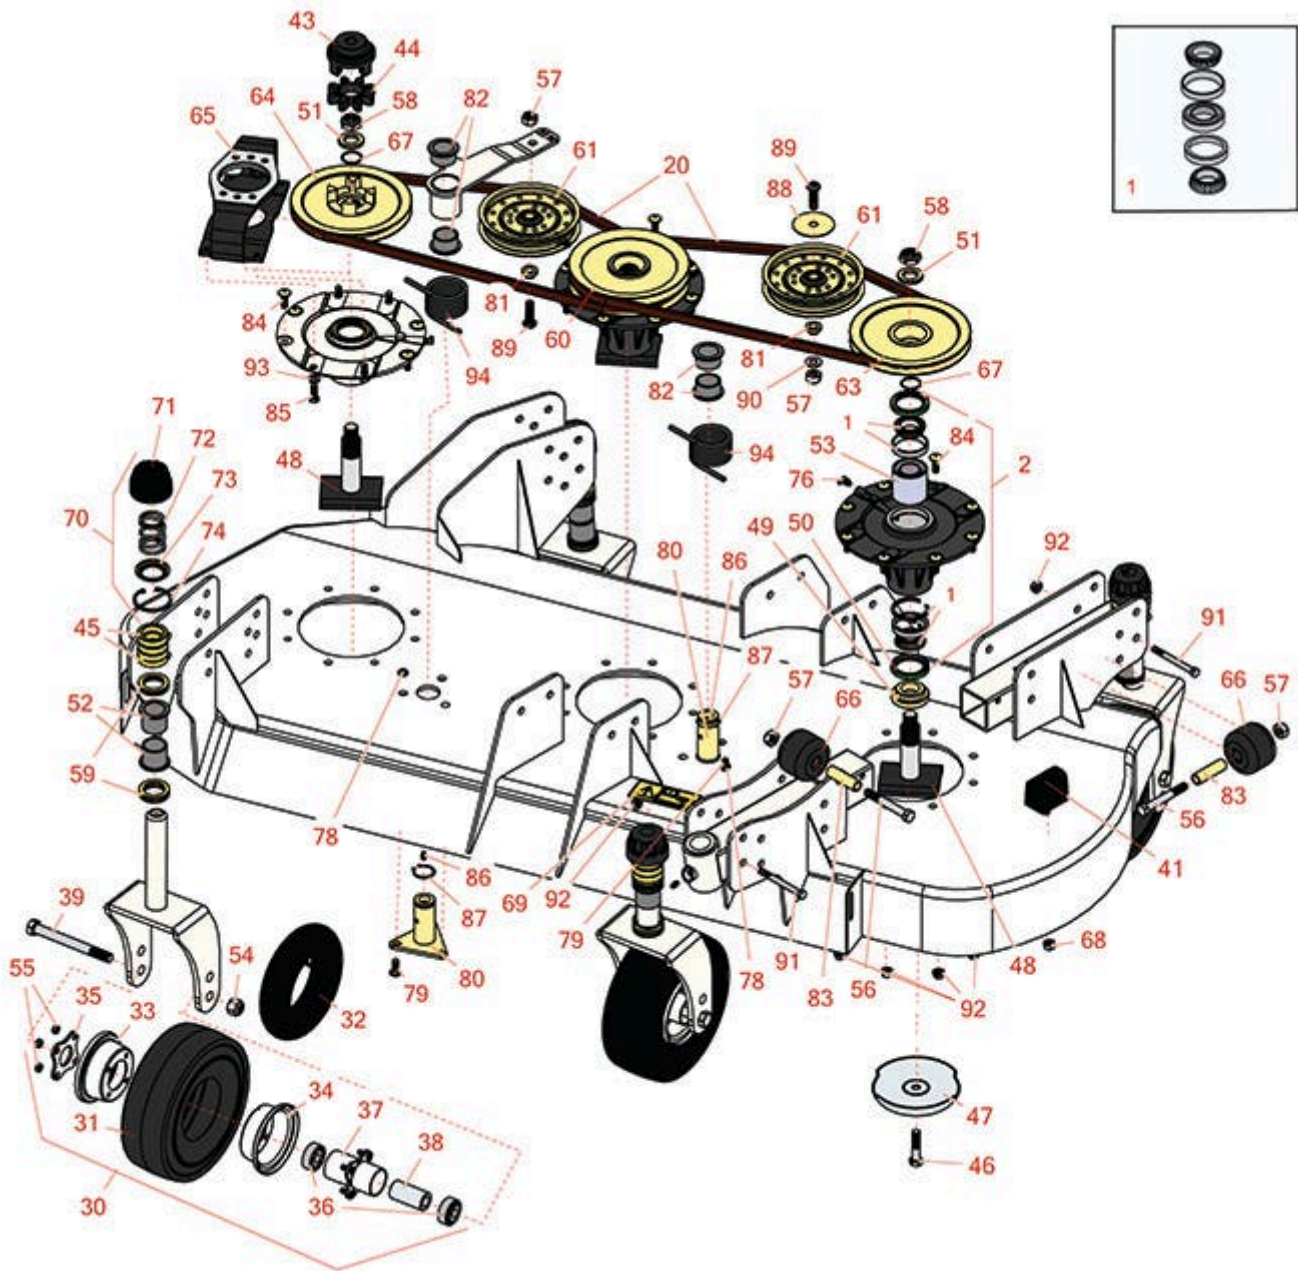

Replaces Toro Groundsmaster 5900-D Parts

Rotary Mower - Model 31698
RH Rotary Deck - Model 31602

All original equipment manufacturers names and part numbers are used for identification purposes only, and we are in no way implying that our products are original equipment parts. Prices subject to change without notice.

Replaces Toro Groundsmaster 5900-D Parts

Rotary Mower - Model 31698
RH Rotary Deck - Model 31602

Item No	R&R Part No.	OEM Part No.	Description	Qty Req	Order Quantity
Overhaul Kits					
1	R110-8297	110-8297, 26-1830	Bearing Set w/Retaining Rings - Spindle	3	
2	R119-4777	119-4777	Spindle Assy	2	
Belts					
20	R112-7377	112-7377	Belt - V - B Section	2	
Tires & Wheels					
30	R93-4240	69-6930, 85-6420, 92-1654, 93-4240	Wheel - Pneu. Assy 10x3.50-4	4	
31	R93-4243	93-4243	Tire - 10x3.50-4 (8 Ply) Pneu	4	
31	R150591	150591	Tire - 10x3.50-4 (8 Ply) Foam Filled	4	
32	R48251	93-4244	Tube - 4.10x350-4	4	
33	R95-2741	137-5552, 95-2741	Rim - Wheel Half w/o Valve Hole	4	
34	R93-4239	93-4239	Rim - Wheel Half w/Valve Hole	4	
35	R93-4242	93-4242	Plate - Caster Wheel	4	
Other Parts Available					
36	R108-9017	108-9017, 120-3366	Bearing-Stainless	8	
37	R93-5980	93-4238, 93-5980	Hub Assy - w/o Bearings/Spacer	4	
38	R93-4241	93-4241	Spacer - Caster Wheel	4	
39	R327-24	327-24	Bolt - Hex HD 5/8-11 x 6	4	
41	R87-3470	87-3470	Bumper - Rubber	1	