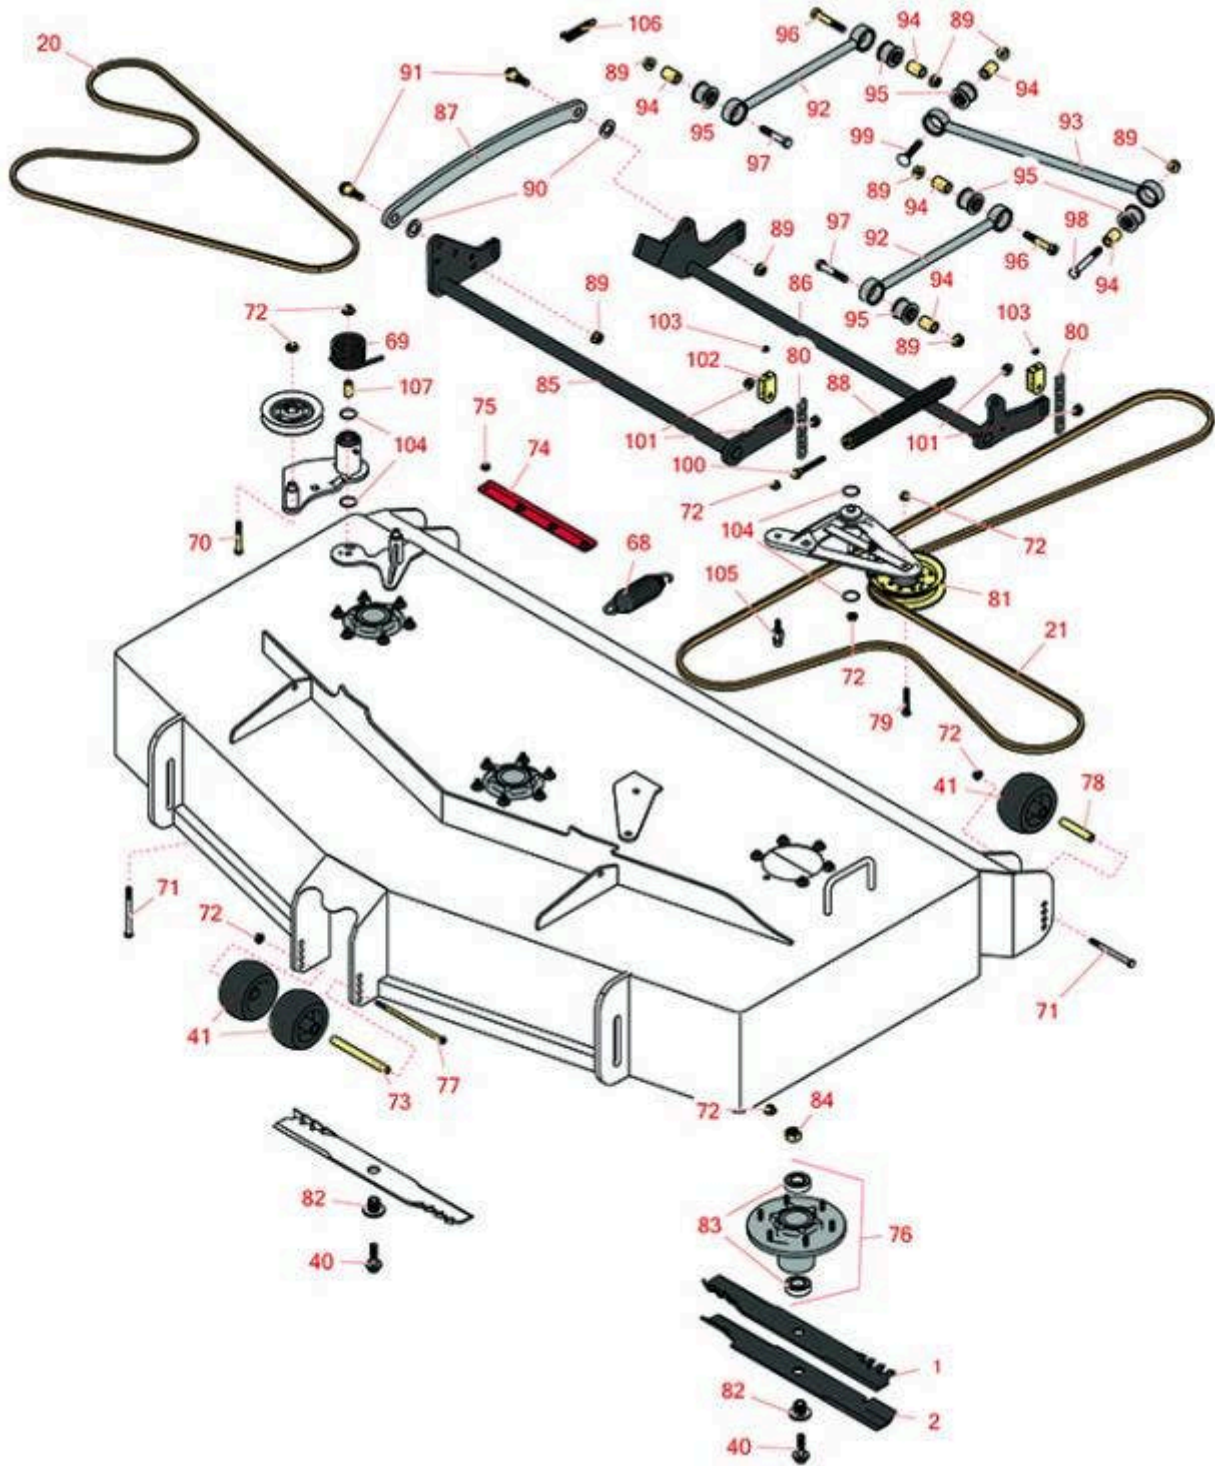

Replaces Exmark Lazer Z S-Series Parts

Zero Turn Mower with 60in Deck - Models LZS801CKA60RA1
60in Deck

All original equipment manufacturers names and part numbers are used for identification purposes only, and we are in no way implying that our products are original equipment parts. Prices subject to change without notice.

Replaces Exmark Lazer Z S-Series Parts

Zero Turn Mower with 60in Deck - Models LZS801CKA60RA1
60in Deck

Item No	R&R Part No.	OEM Part No.	Description	Qty Req	Order Quantity
Blades					
1	RRB4065-2001	116-5174, 116-5174-S	Mower Blade - Mulcher 20.5 x 2.5in x 15/16 Mt Hole	2	
2	RRB3065-2001	103-6403, 103-6403-S	Mower Blade - High-Lift 20.5 x 2.5in x 15/16 Mt Hole	2	
Belts					
20	R116-8187	116-8187	Belt - V - Deck	1	
21	R125-9371	125-9371	Belt - V - Deck	1	
Other parts					
40	R109-9220	109-9220	Bolt - Sems 1/2-20	3	
41	R68-2730	1-603299	Wheel - Anti Scalp	4	
68	R116-6317	116-0133, 116-6317	Spring - Extension	1	
69	R108-1921	108-1921	Torsion Spring - Idler	1	
70	R323-13	323-13	Bolt - Hex HD 3/8-16 x 2-3/4 GR5	1	
71	R323-23	323-23	Bolt - Hex HD 3/8-16 x 4-1/2	3	
72	R104-8301	104-8301, 109-6658	Locknut - 3/8-16 Nylon Flanged	31	
73	R98-5967	98-5967	Spacer-Wheel	1	
74	R126-0413-01	126-0413-01	Support - Outer Flap	2	
75	R104-8300	104-8300	Locknut - 5/16-18 Flanged Y/Zinc	15	
76	R116-3344	116-3344	Spindle Housing Assy	3	
77	R108-5388	108-5388	Bolt - Hx HD 3/8-16 x 7 1/2	1	