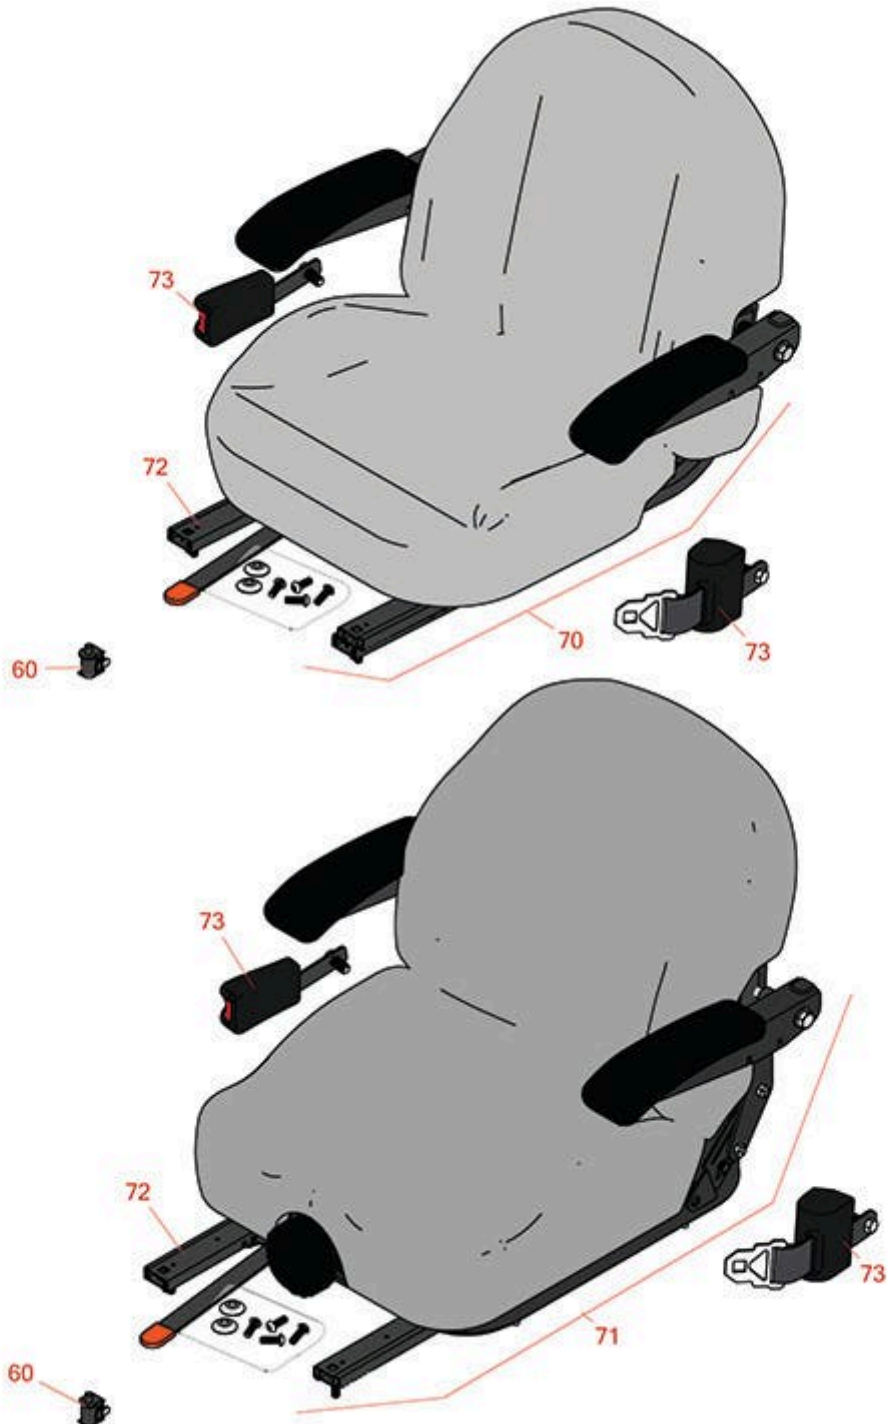

Replaces Exmark Lazer Z S-Series Parts

Zero Turn Mower with 60in Deck - Models LZS801CKA60RA1
Seat

All original equipment manufacturers names and part numbers are used for identification purposes only, and we are in no way implying that our products are original equipment parts. Prices subject to change without notice.

Replaces Exmark Lazer Z S-Series Parts

Zero Turn Mower with 60in Deck - Models LZS801CKA60RA1
Seat

Item No	R&R Part No.	OEM Part No.	Description	Qty Req	Order Quantity
60	R150229	82-2190	Switch - Operator Presence	1	
70	R750205	126-1366, 126-5801, 126-8290	Seat - Light Grey Deluxe w/Arms & Track Set	1	
71	R750210	116-8912	Seat - Light Grey Deluxe w/Arms w/Suspension	1	
<i>Tech Note: INCL SUSPENSION & TRACK SET:</i>					
72	R109-9801	109-9801	Seat Track Set	1	
73	R109-9805	109-9805	Seat Belt Kit	1	