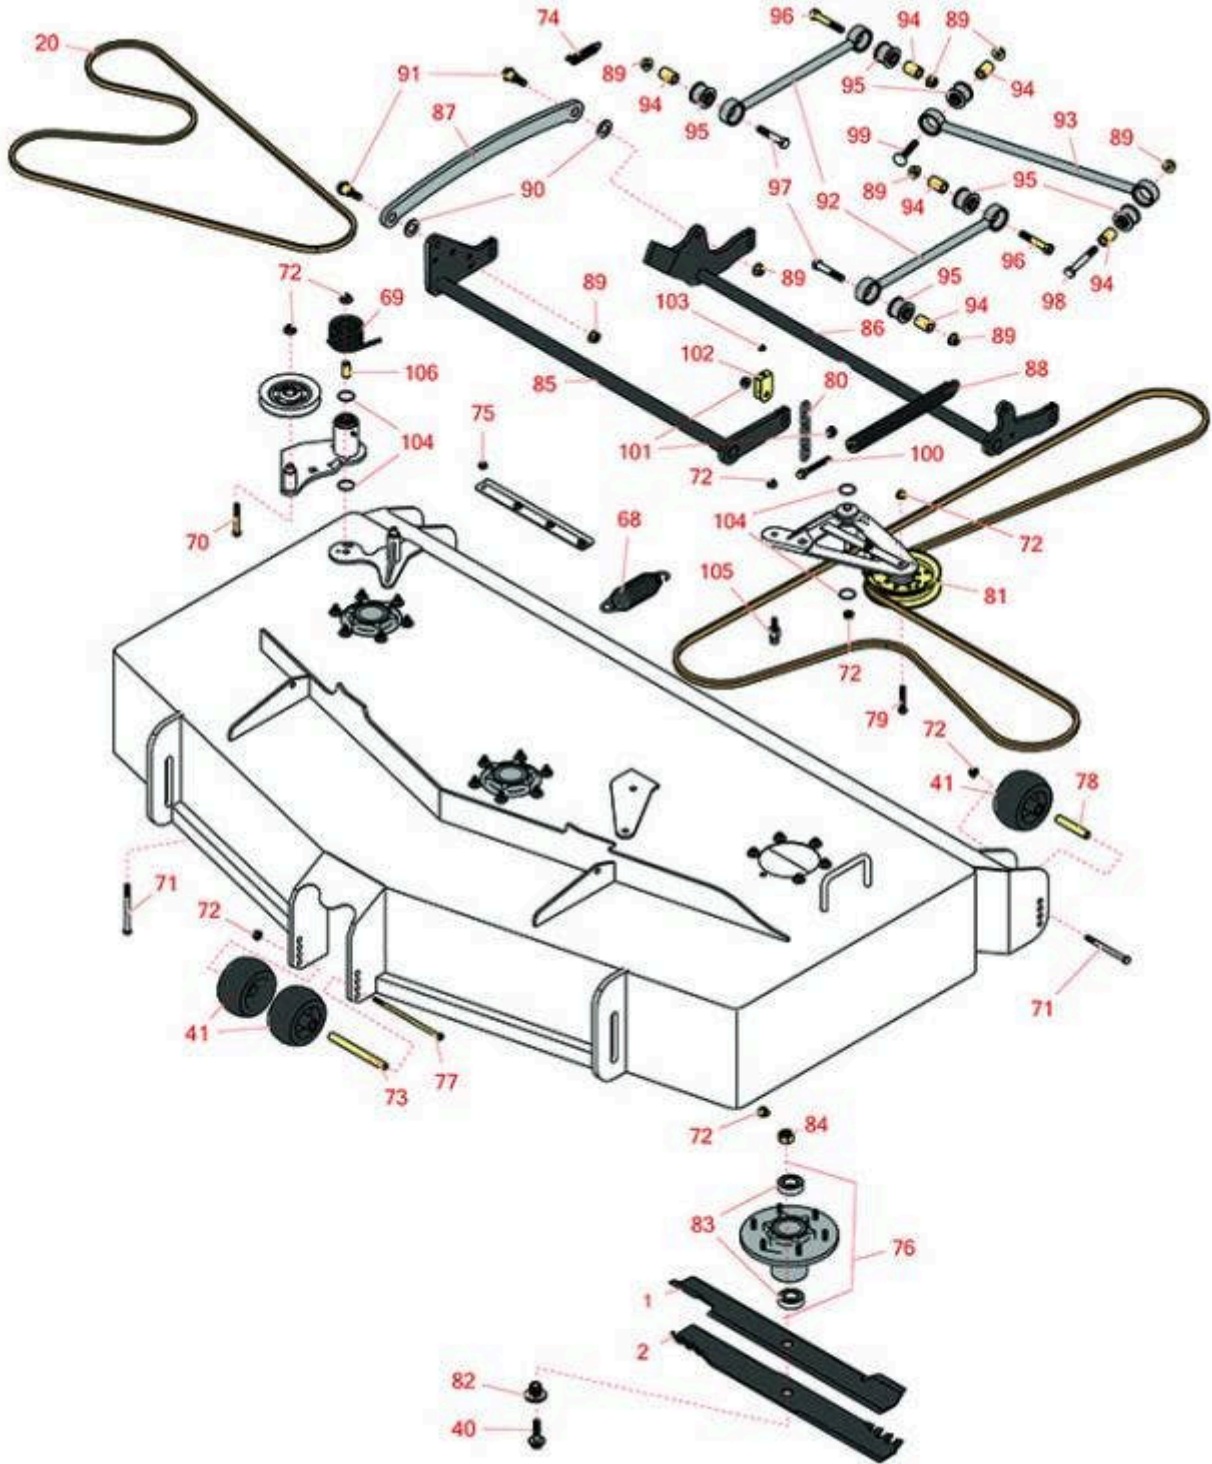

Replaces Exmark Lazer Z S-Series Parts

Zero Turn Mower with 72in Deck - Models LZS801CKA72RA1
72in Deck

All original equipment manufacturers names and part numbers are used for identification purposes only, and we are in no way implying that our products are original equipment parts. Prices subject to change without notice.

Replaces Exmark Lazer Z S-Series Parts

Zero Turn Mower with 72in Deck - Models LZS801CKA72RA1
72in Deck

Item No	R&R Part No.	OEM Part No.	Description	Qty Req	Order Quantity
Blades					
1	R103-6404	103-6404	Mower Blade - 24-3/8 Notched	3	
2	RRB4110-2401	116-5171, 116-5171-S	Mower Blade - Mulcher 24.5 x 3in x 15/16 Mt Hole	2	
Belts					
20	R116-8501	116-8501	Belt - V	1	
Other parts					
40	R109-9220	109-9220	Bolt - Sems 1/2-20	3	
41	R68-2730	1-603299	Wheel - Anti Scalp	4	
68	R116-6317	116-0133, 116-6317	Spring - Extension	1	
69	R108-1921	108-1921	Torsion Spring - Idler	1	
70	R323-13	323-13	Bolt - Hex HD 3/8-16 x 2-3/4 GR5	1	
71	R323-23	323-23	Bolt - Hex HD 3/8-16 x 4-1/2	3	
72	R104-8301	104-8301, 109-6658	Locknut - 3/8-16 Nylon Flanged	31	
73	R98-5967	98-5967	Spacer-Wheel	1	
74	R109-7124	109-7124	Spring - Extension	1	
75	R104-8300	104-8300	Locknut - 5/16-18 Flanged Y/Zinc	15	
76	R116-3344	116-3344	Spindle Housing Assy	3	
77	R108-5388	108-5388	Bolt - Hx HD 3/8-16 x 7 1/2	1	
78	R98-7912	98-7912	Bushing - Spanner Wheel	2	
79	R104-3396	104-3396	Bolt - Hex HD 3/8-16 x 2-1/4	1	