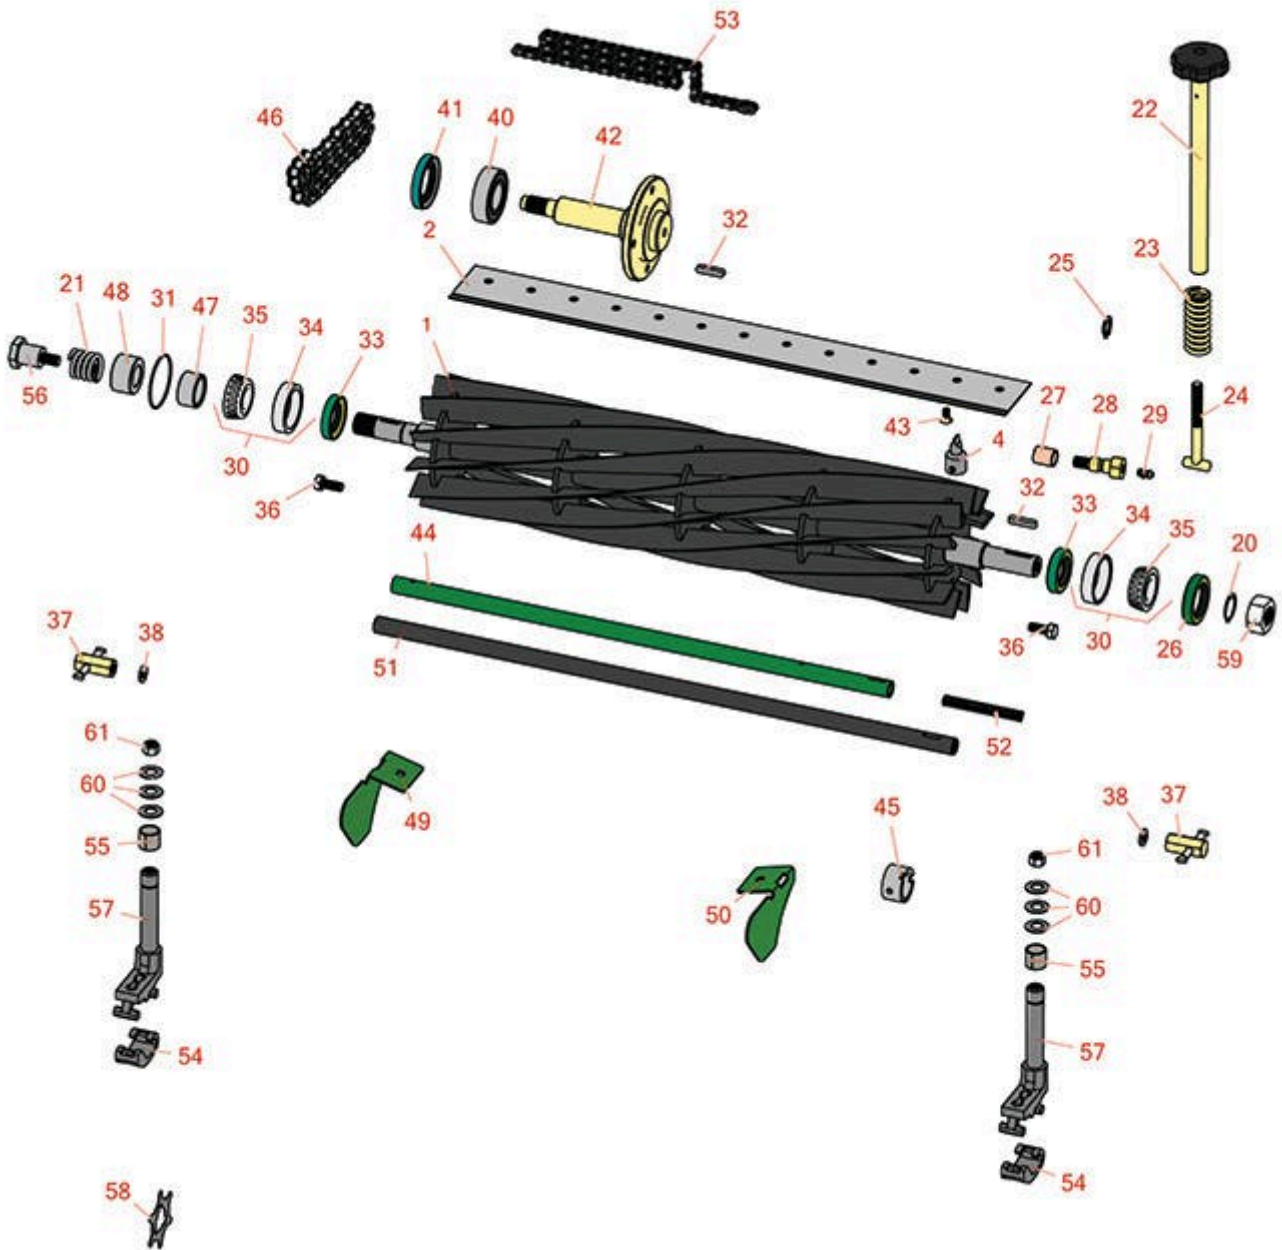

Replaces John Deere 220SL Walking Greens Mower Parts

Cutting Unit
Reel & Bedknife

All original equipment manufacturers names and part numbers are used for identification purposes only, and we are in no way implying that our products are original equipment parts. Prices subject to change without notice.

Replaces John Deere 220SL Walking Greens Mower Parts

Cutting Unit
Reel & Bedknife

Item No	R&R Part No.	OEM Part No.	Description	Qty Req	Order Quantity
---------	--------------	--------------	-------------	---------	----------------

Other Parts Available

20	R40M7080	40M7080, ET11059	Ring - Snap	1	
21	RET11053	ET11053	Spring - Reel	1	
22	RAMT2798	AMT2798	Handle - Adjuster	2	
23	RET11070	ET11070	Spring - Bed Bar	2	
24	RET11372	ET11372	Bolt - Adjusting Bed Bar	2	

Replaces John Deere 220SL Walking Greens Mower Parts

Cutting Unit
Reel & Bedknife

Item No	R&R Part No.	OEM Part No.	Description	Qty Req	Order Quantity
25	R40M1863	40M1863	Ring - Snap	2	
26	RET11073	ET11073	Seal - Reel Outer	1	
27	RP44946	P44946	Bushing - Bronze	2	
28	RET11371	ET11371	Screw - Special	2	
29	R302-5	JD7797, JD7842, JD7844	Fitting - Grease	2	
30	R500610	AMT1108	Tapered Bearing Set - Cup and Cone	2	
<i>Tech Note: Includes:RAMT1108 & RMT2108:</i>					
31	RM44162	M44162	O-Ring - Reel	1	
32	R49M7049	49M7049	Key - 5mm x 22mm	1	
33	RMT1160	MT1160	Seal - Reel	2	
34	RMT2108	MT2108	Tapered Bearing Cup	2	
35	RAMT1108	AMT1108	Tapered Bearing Cone	2	
36	R19M7881	19M7881	Bolt - Hex HD M8-1.25 x 20	6	
37	RET11356	ET11356	Nut - Adjusting	2	
38	R24M7036	24M7036	Washer - Flat 8mm Zinc	2	
40	R345050	AZ20217, AZX20217	Bearing	2	
41	RET10285	ET10285	Seal	2	
42	RET11081	ET11081	Spindle - Traction Roller	1	
43	R101278	21M7194	Screw - Bedknife	13	
44	RTC26729	TCU26729	Tube	1	