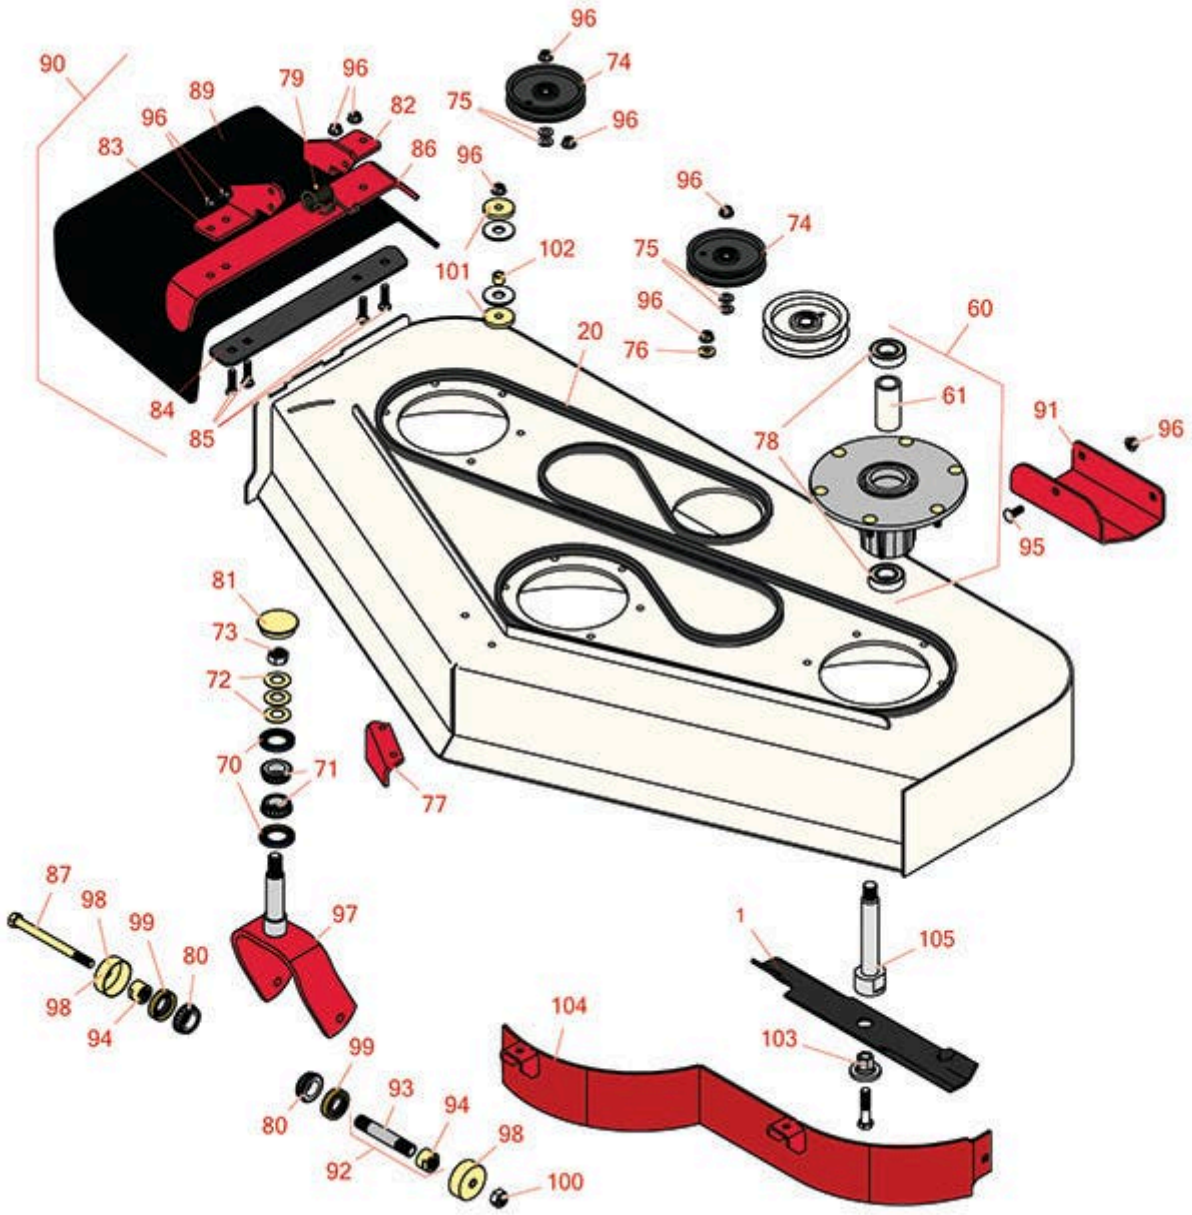

Replaces Toro GrandStand Mower Parts

Mower with 48in Deck - Model 71504

48in Deck Parts

All original equipment manufacturers names and part numbers are used for identification purposes only, and we are in no way implying that our products are original equipment parts. Prices subject to change without notice.

Replaces Toro GrandStand Mower Parts

Mower with 48in Deck - Model 71504

48in Deck Parts

Item No	R&R Part No.	OEM Part No.	Description	Qty Req	Order Quantity
Blades					
1	RRB3065-1605	140-1243, 3065-1605	Mower Blade - High-Lift 16.5 x 2.5in x 15/16 Mt Hole	3	
Belts					
20	R131-1121	131-1121	Belt - V	1	
Other Parts Available					
60	R137-9780	137-9780	Spindle Assy	3	
61	R138-6042	138-6042	Spacer-Bearing	3	
70	R116-5647	116-5647	Seal - Grease	4	
71	R254-94	1-543509, 254-94, 32-8090, 32-8240, 32-9640, 40440, 62-3330	Tapered Bearing Cone	4	
72	R1-633508	1-633508	Washer - Spring Disc	6	
73	R3296-51	3296-51, 3296-81	Nut - Nylon Lock 3/4-10 Gr 8	2	
74	R93-1622	93-1622	Idler Pulley - Flat 4 in Dia with .375 Bore	2	

Replaces Toro GrandStand Mower Parts

Mower with 48in Deck - Model 71504

48in Deck Parts

Item No	R&R Part No.	OEM Part No.	Description	Qty Req	Order Quantity
75	R453011	01-166-0100, 01-166-0120, 01-166-0270, 01-166-0500, 01-166-0600, 01-166-0620, 132-4593, 2356-3, 237-12, 24-10-AD, 24-11-AD, 24-11-BD, 24-12-AD, 24-12-BD, 30-9310, 32-8190, 3256-24, 3256-3, 3256-36, 3256-4, 453011, 47-9950, 48-9220, 513458, 7-0052	Washer - Flat 3/8 SAE Y/Zinc	4	
76	R98-5975	98-5975	Washer - Belleville	1	
77	R107-8541-01	107-8541-01	Baffle - Discharge	1	
78	R116-0720	116-0720	Bearing - Ball - Special Triple Seal	6	
79	R108-4052	108-4052	Spring - Torsion	1	
80	R254-78	01-102-0060, 01-102-0130, 1-633585, 254-78, 32-7790, 32-9580, 93-4813	Tapered Bearing Cone	4	
81	R103-4882	103-4882	Grease Cap - Castor	2	
82	R108-4059-01	108-4059-01	Plate-Hinge, Rear	1	