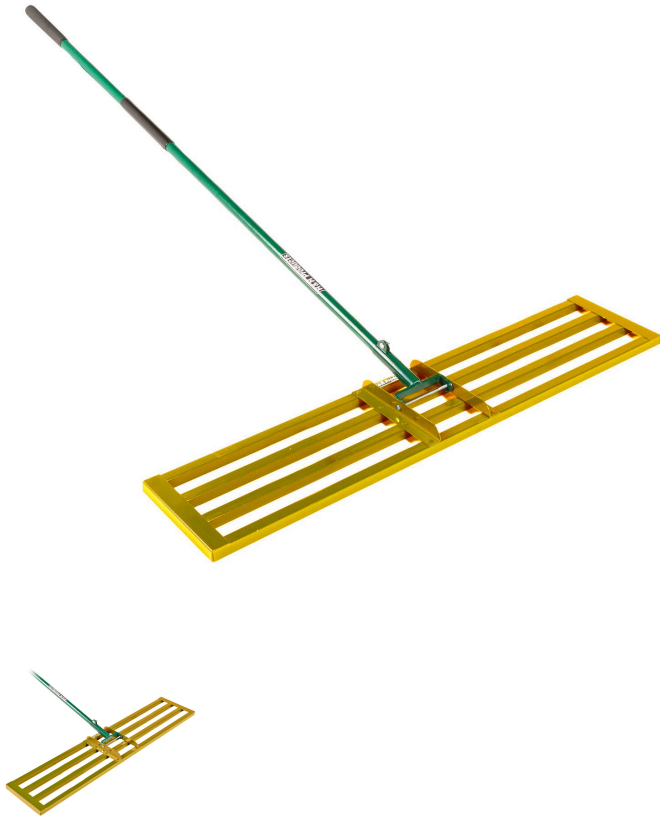

# Level Rake w/Handle - 48 in

R2162P

## Details

Lightweight and slightly flexible, the 40in Level Rake follows minor ground contours without scarring. Designed for spreading and grading fine turf areas, the inner bars distribute top dressing material while the rear channel of the frame levels, providing a super-flat surface. This back and forth motion aids in the removal of stones and surface undulations. Ideal for ongoing general work.