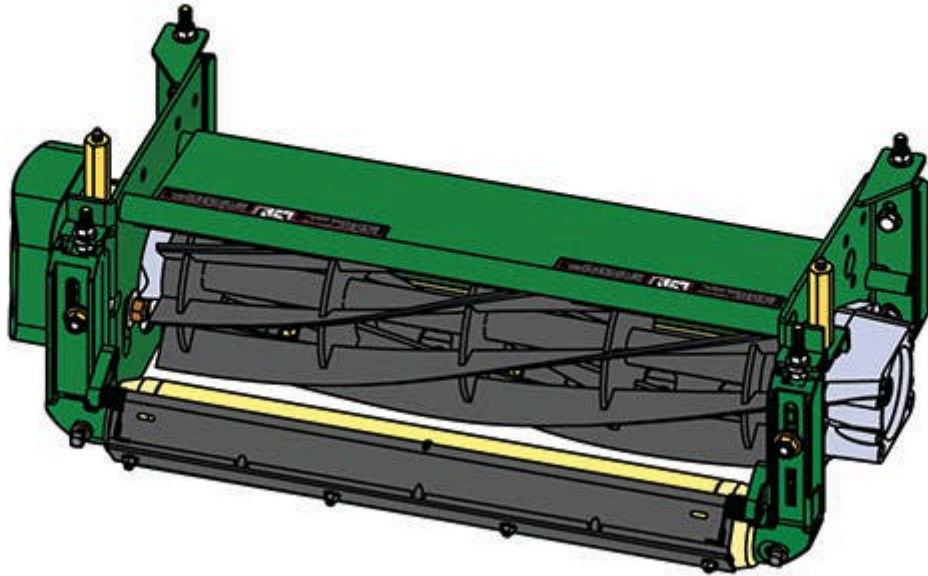

Replaces John Deere 3235 Reel Mower

Parts

Heavy Cutting Unit

Complete Cutting Unit

All original equipment manufacturers names and part numbers are used for identification purposes only, and we are in no way implying that our products are original equipment parts. Prices subject to change without notice.

Replaces John Deere 3235 Reel Mower

Parts

Heavy Cutting Unit

Complete Cutting Unit

Item No	R&R Part No.	OEM Part No.	Description	Qty Req	Order Quantity
---------	--------------	--------------	-------------	---------	----------------