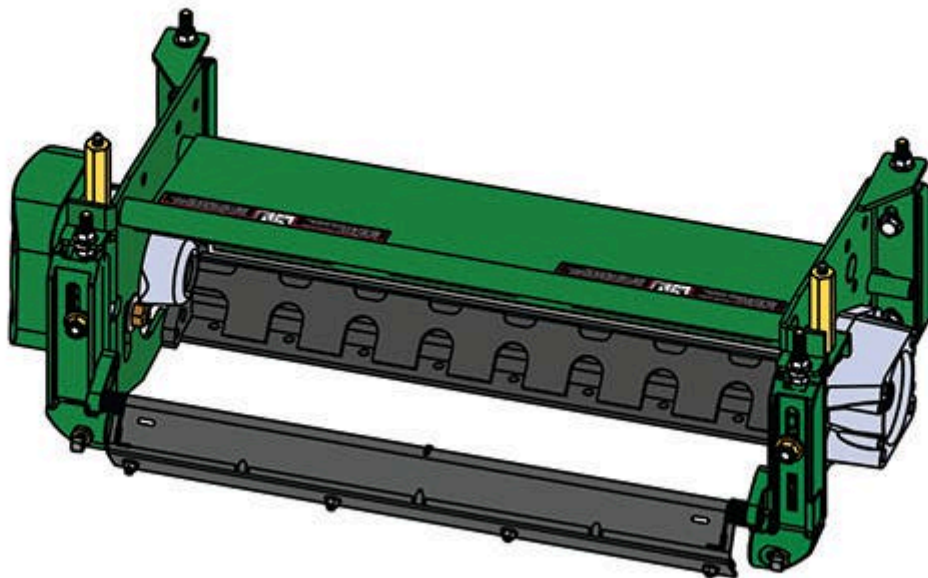

Replaces John Deere 3235 Reel Mower

Parts

Heavy Cutting Unit

Complete Cutting Unit

All original equipment manufacturers names and part numbers are used for identification purposes only, and we are in no way implying that our products are original equipment parts. Prices subject to change without notice.

Replaces John Deere 3235 Reel Mower

Parts

Heavy Cutting Unit

Complete Cutting Unit

Item No	R&R Part No.	OEM Part No.	Description	Qty Req	Order Quantity
---------	--------------	--------------	-------------	---------	----------------

Standard Cutting Unit

1	RBM17667	BM17667	Complete Standard Cutting Unit	0	
---	-----------------	---------	--------------------------------	---	--

Tech Note: R&R Cutting Units Complete with: RAET11159 8 Blade Reel; RET17751 Bedknife - 12mm HOC and RAET11263 Front & Rear Solid Rollers: