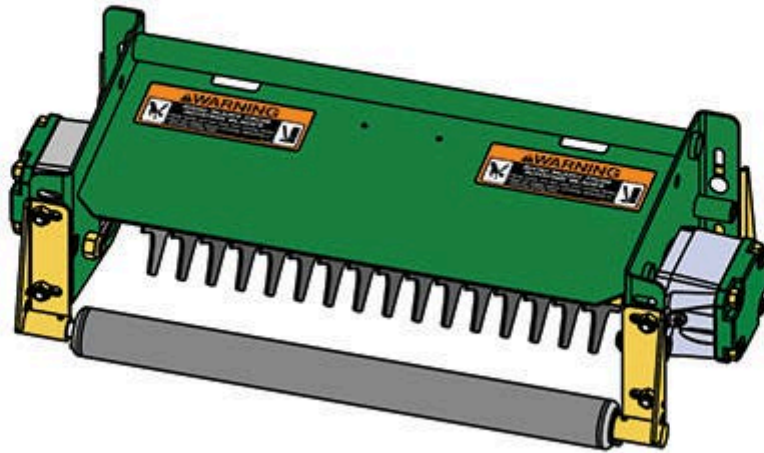

Replaces John Deere 3235 Reel Mower

Parts

Heavy Verticut Unit

Complete Verti-Cut Unit

All original equipment manufacturers names and part numbers are used for identification purposes only, and we are in no way implying that our products are original equipment parts. Prices subject to change without notice.

Replaces John Deere 3235 Reel Mower

Parts

Heavy Verticut Unit

Complete Verti-Cut Unit

Item No	R&R Part No.	OEM Part No.	Description	Qty Req	Order Quantity
---------	--------------	--------------	-------------	---------	----------------

Complete Verti-Cut Unit

1	RBM17946	BM17946	Complete Standard Verti-Cut Unit	5	
---	-----------------	---------	----------------------------------	---	--

Tech Note: R&R Verti-Cut Units Complete with RMT6987 Verti-Cut Blades & RAET10111 Front & Rear Solid Rollers.: