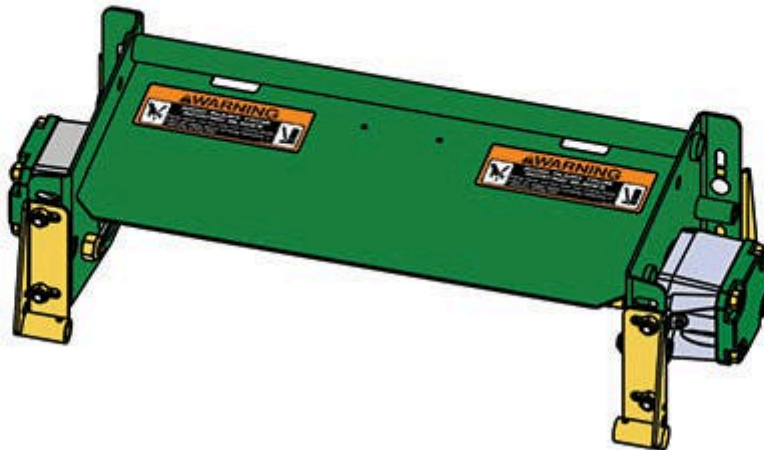

Replaces John Deere 3235 Reel Mower

Parts

Heavy Verticut Unit

Complete Verti-Cut Unit

All original equipment manufacturers names and part numbers are used for identification purposes only, and we are in no way implying that our products are original equipment parts. Prices subject to change without notice.

Replaces John Deere 3235 Reel Mower

Parts

Heavy Verticut Unit

Complete Verti-Cut Unit

Item No	R&R Part No.	OEM Part No.	Description	Qty Req	Order Quantity
---------	--------------	--------------	-------------	---------	----------------