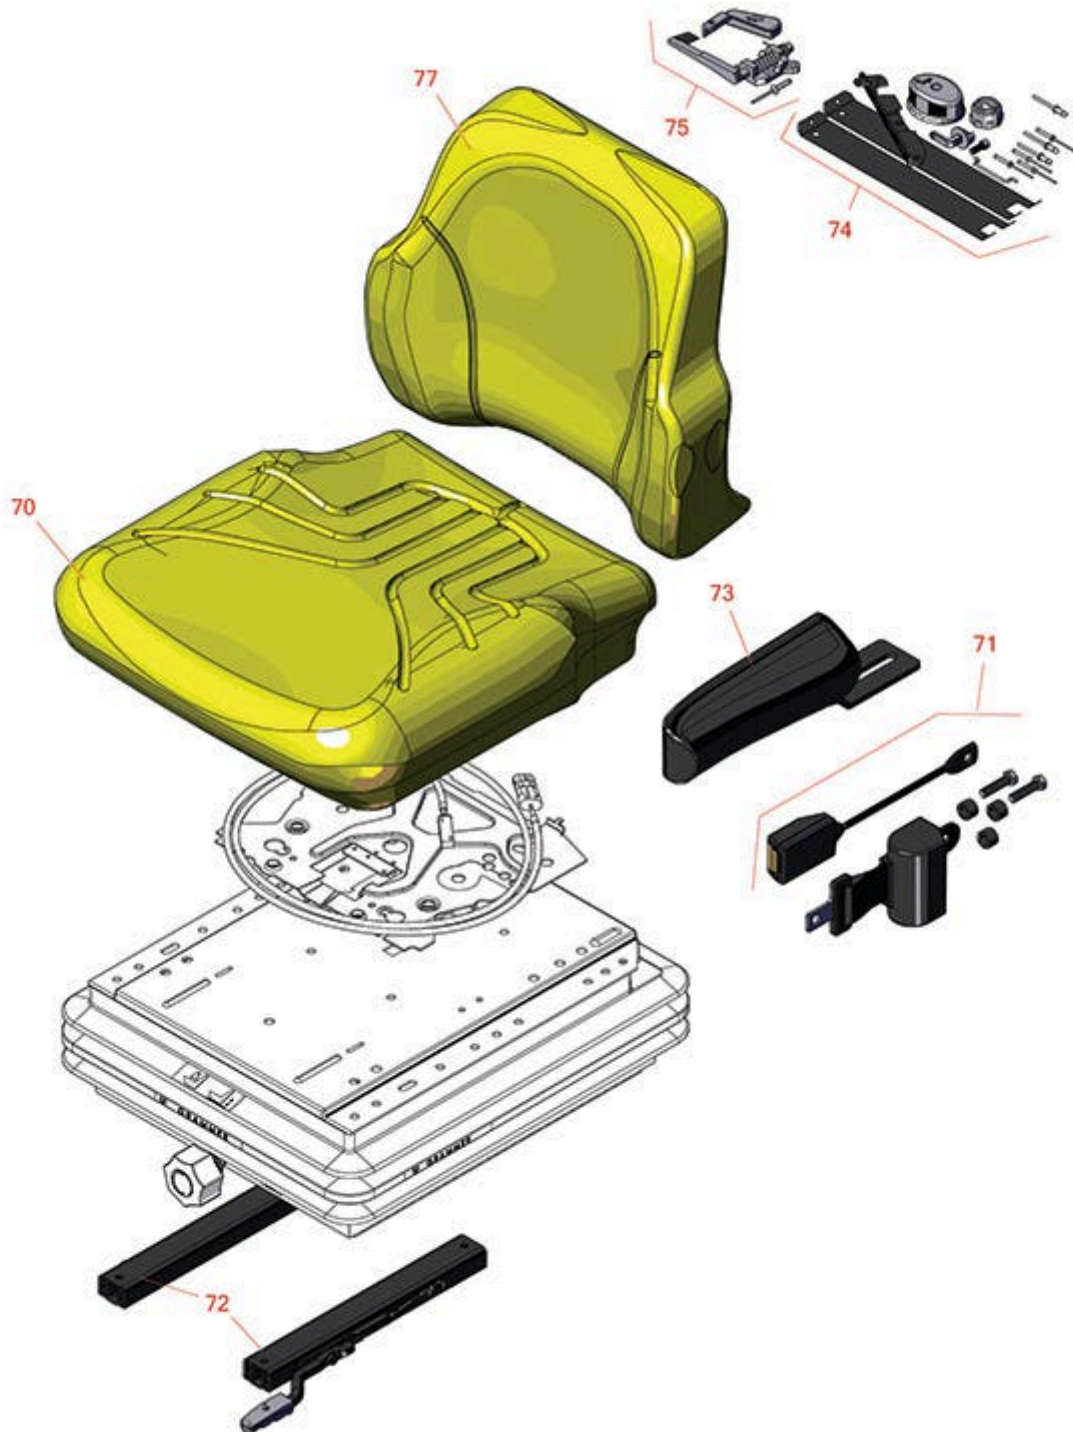

Replaces John Deere 8900A Reel Mower

Parts

Traction Unit
Seat

All original equipment manufacturers names and part numbers are used for identification purposes only, and we are in no way implying that our products are original equipment parts. Prices subject to change without notice.

Replaces John Deere 8900A Reel Mower

Parts

Traction Unit
Seat

Item No	R&R Part No.	OEM Part No.	Description	Qty Req	Order Quantity
---------	--------------	--------------	-------------	---------	----------------

Other Parts Available

70	RTCA18456	TCA18456	Seat Cushion - Bottom Yellow	1	
71	RTCA24148	TCA24148	Seat Belt	1	
72	RTCA18455	TCA18455	Seat Slide Track Kit	1	
73	RAL210486	AL210486	Armrest Kit - LH	1	
74	RAL151392	AL151392	Lumbar Support	1	
75	RTCA18454	TCA18454	Lock - Back Rest	1	
77	RTCA18457	TCA18457	Cushion Kit - Back Yellow	1	