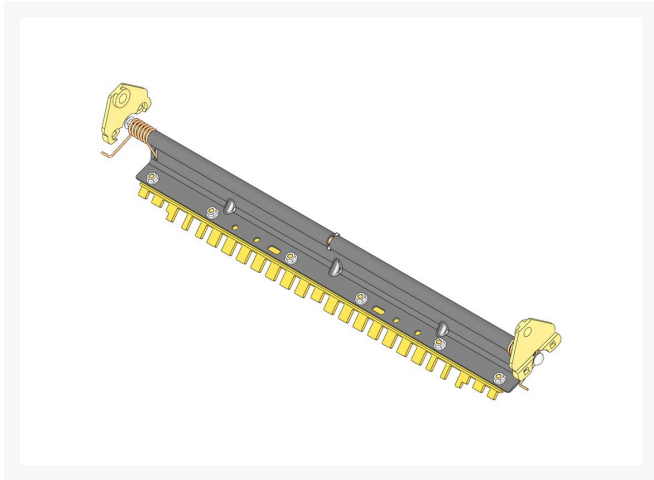

# Scraper Kit - SET/5

R500573

## Details

Fits R&R R500512 Roller Only & Incl R500572 Scraper

## Fits Models

John Deere 2500 Riding Greens Mower  
John Deere 2500A Riding Greens Mower  
John Deere 2500B Riding Greens Mower  
John Deere 2500E Riding Greens Mower  
John Deere 2500E Hybrid Riding Greens Mower  
John Deere 3215 Reel Mower  
John Deere 3215A Reel Mower  
John Deere 3215B Reel Mower  
John Deere 3225B Reel Mower  
John Deere 3225C Reel Mower  
John Deere 3235 Reel Mower  
John Deere 3235A Reel Mower  
John Deere 3235B Reel Mower  
John Deere 3235C Reel Mower  
John Deere 7500 Reel Mower  
John Deere 7500A Reel Mower  
John Deere 7500A E-Cut Hybrid Reel Mower  
John Deere 7500 E-Cut Hybrid Reel Mower  
John Deere 7700 Reel Mower  
John Deere 7700A Reel Mower  
John Deere 8500 Reel Mower  
John Deere 8500 E-Cut Hybrid Reel Mower  
John Deere 8700 Reel Mower  
John Deere 8700A Reel Mower  
John Deere 2700 Riding Greens Mower  
John Deere 2550 Riding Greens Mower  
John Deere 2550 E-Cut Riding Greens Mower  
John Deere 2750 E-Cut Riding Greens Mower