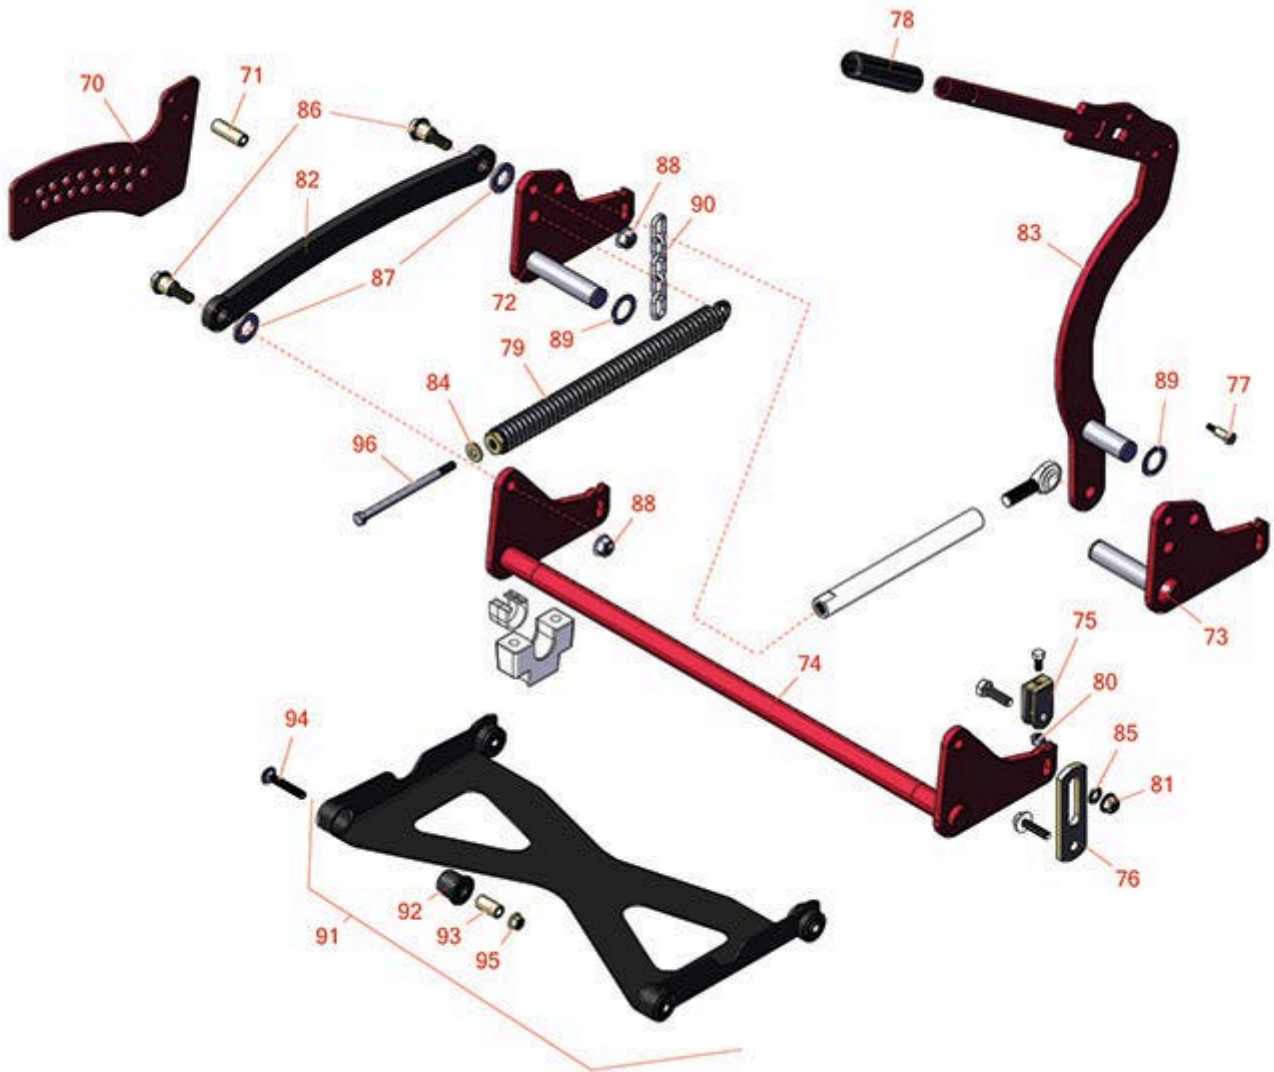

Replaces Toro GrandStand Mower Parts

Mower with 48in Deck - Model 72518

Deck Lift

All original equipment manufacturers names and part numbers are used for identification purposes only, and we are in no way implying that our products are original equipment parts. Prices subject to change without notice.

Replaces Toro GrandStand Mower Parts

Mower with 48in Deck - Model 72518

Deck Lift

Item No	R&R Part No.	OEM Part No.	Description	Qty Req	Order Quantity
---------	--------------	--------------	-------------	---------	----------------

Replaces Toro GrandStand Mower Parts

Mower with 48in Deck - Model 72518

Deck Lift

Item No	R&R Part No.	OEM Part No.	Description	Qty Req	Order Quantity
85	R453011	01-166-0100, 01-166-0120, 01-166-0270, 01-166-0500, 01-166-0600, 01-166-0620, 132-4593, 2356-3, 237-12, 24-10-AD, 24-11-AD, 24-11-BD, 24-12-AD, 24-12-BD, 30-9310, 32-8190, 3256-24, 3256-3, 3256-36, 3256-4, 453011, 47-9950, 48-9220, 513458, 7-0052	Washer - Flat 3/8 SAE Y/Zinc	4	
86	R116-0780	116-0780	Bolt - Hx HD Fl Shoulder	4	
87	R453022	01-166-0480, 01-166-1220, 21-3880, 217-21, 30-8550, 30-9110, 3256-28, 3256-44, 46-9030, Mar-71	Washer - 3/4 SAE	4	
88	R32128-23	32128-23, 3218-23, 99-5107	Nut - Lock Hex Flanged 1/2-13	4	
89	R10-8110	10-8110	Washer - Pivot Pin	2	
90	R1-633447	1-633447	Chain - Deck Lift	1	

Replaces Toro GrandStand Mower Parts

Mower with 48in Deck - Model 72518

Deck Lift

Item No	R&R Part No.	OEM Part No.	Description	Qty Req	Order Quantity
91	R137-4129	137-4129	Deck Strut Assy	1	
92	R137-4108	137-4108	Rubber Bushing	4	
93	R108-6544	108-6544	Spacer	4	
94	R3231-7	3231-33, 3231-7	Bolt - Carriage 3/8-16 x 2-1/4	4	
95	R32128-19	104-8301, 104-9301, 32128-19	Locknut - 3/8-16 Flanged Top Lock	4	
96	R323-58	100-8528, 323-36, 323-58	Bolt - Hex HD	1	