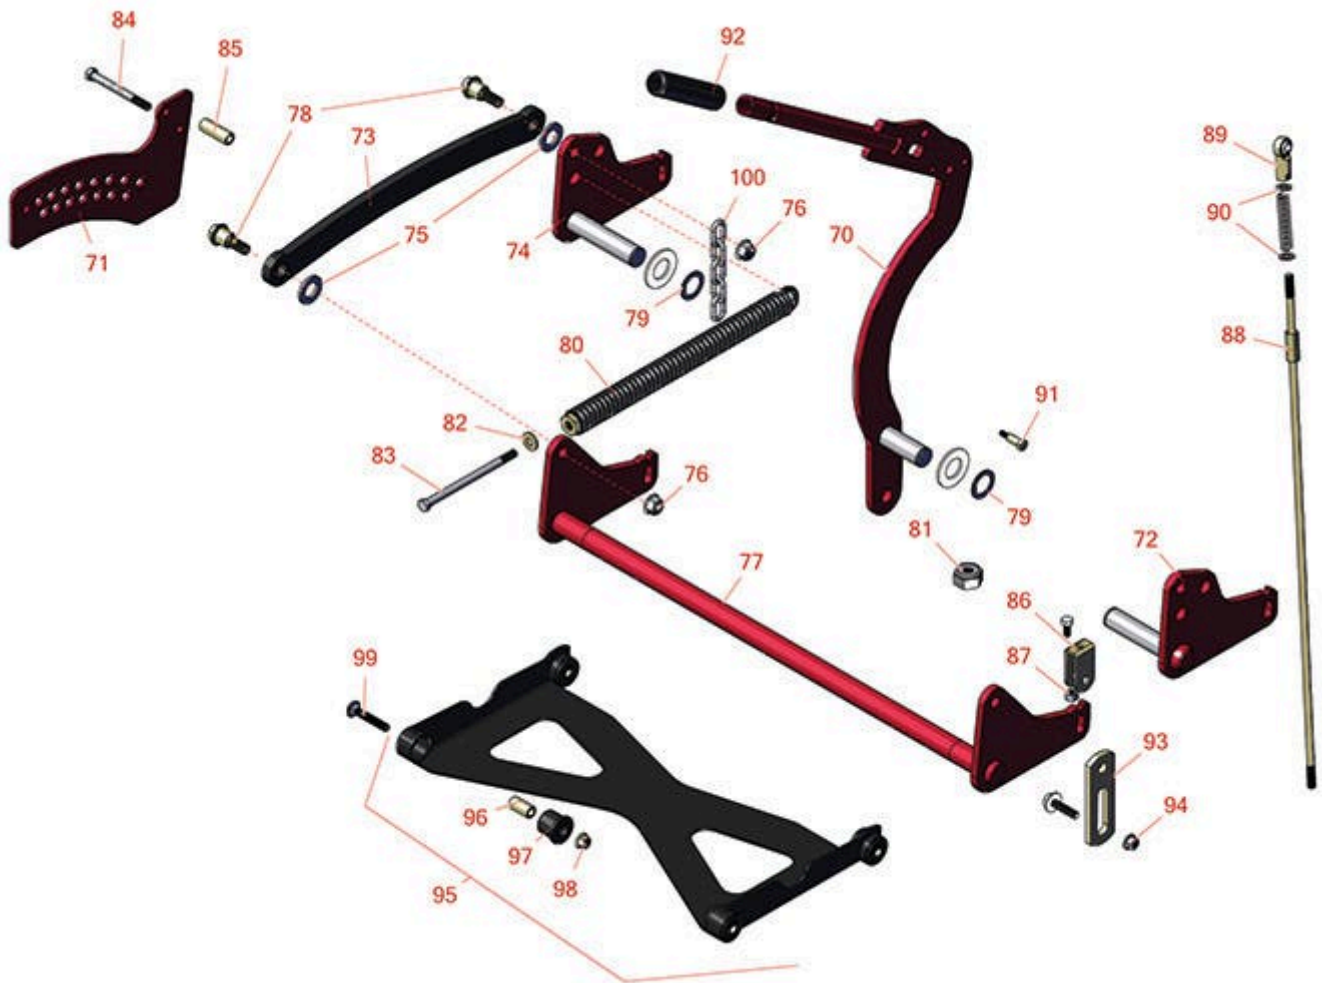

# Replaces Toro GrandStand Mower Parts

Mower with 48in Deck - Model 79518

Deck Lift

All original equipment manufacturers names and part numbers are used for identification purposes only, and we are in no way implying that our products are original equipment parts. Prices subject to change without notice.

# Replaces Toro GrandStand Mower Parts

Mower with 48in Deck - Model 79518

Deck Lift

Item No	R&R Part No.	OEM Part No.	Description	Qty Req	Order Quantity
<b>Other Parts Available</b>					
70	<b>R130-1775-01</b>	130-1775-01	Lever-Lift	1	
71	<b>R132-7581</b>	132-7581	HOC Plate and Decal Assy	1	
72	<b>R120-8410-01</b>	120-8410-01	Lift Arm - LH	1	
73	<b>R127-1948-03</b>	127-1948-03	Lift Link	2	
74	<b>R120-8411-01</b>	120-8411-01	Lift Arm - RH	1	
75	<b>R453022</b>	01-166-0480, 01-166-1220, 21-3880, 217-21, 30-8550, 30-9110, 3256-28, 3256-44, 46-9030, Mar-71	Washer - 3/4 SAE	4	
76	<b>R32128-23</b>	32128-23, 3218-23, 99-5107	Nut - Lock Hex Flanged 1/2-13	8	
77	<b>R120-8405-01</b>	120-8405-01	Shaft -Cross - Front	1	
78	<b>R116-0780</b>	116-0780	Bolt - Hx HD Fl Shoulder	4	
79	<b>R10-8110</b>	10-8110	Washer - Pivot Pin	1	
80	<b>R116-0886</b>	116-0886	Spring - Extension	1	
81	<b>R3296-67</b>	3296-67	Locknut - 3/4-16 Heavy Jam RH Thread	3	
82	<b>R98-5975</b>	98-5975	Washer - Belleville	1	
83	<b>R323-58</b>	100-8528, 323-36, 323-58	Bolt - Hex HD	1	