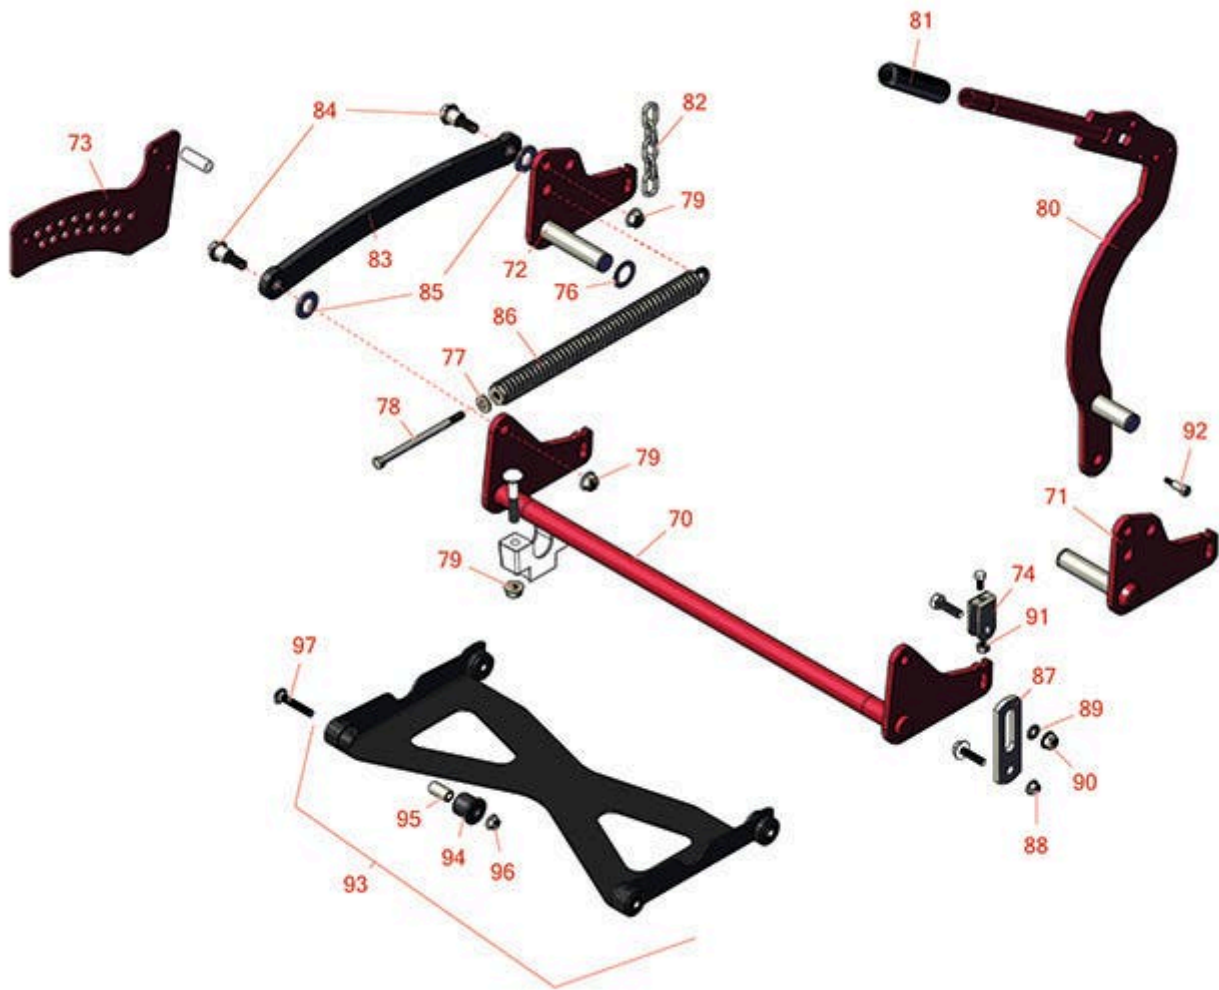

Replaces Toro GrandStand Mower Parts

Mower with 52in Deck - Models 71505

Deck Lift

All original equipment manufacturers names and part numbers are used for identification purposes only, and we are in no way implying that our products are original equipment parts. Prices subject to change without notice.

Replaces Toro GrandStand Mower Parts

Mower with 52in Deck - Models 71505

Deck Lift

Item No	R&R Part No.	OEM Part No.	Description	Qty Req	Order Quantity
---------	--------------	--------------	-------------	---------	----------------

Replaces Toro GrandStand Mower Parts

Mower with 52in Deck - Models 71505

Deck Lift

Item No	R&R Part No.	OEM Part No.	Description	Qty Req	Order Quantity
86	R116-0886	116-0886	Spring - Extension	1	
87	R130-6589	130-6589	Lift Link	2	
88	R104-8301	104-8301, 104-9301, 109-6658, 133-7570	Locknut - 3/8-16 Nylon Flanged	7	
89	R453011	01-166-0100, 01-166-0120, 01-166-0270, 01-166-0500, 01-166-0600, 01-166-0620, 132-4593, 2356-3, 237-12, 24-10-AD, 24-11-AD, 24-11-BD, 24-12-AD, 24-12-BD, 30-9310, 32-8190, 3256-24, 3256-3, 3256-36, 3256-4, 453011, 47-9950, 48-9220, 513458, 7-0052	Washer - Flat 3/8 SAE Y/Zinc	2	
90	R114-8417	114-8417	Locknut - 7/16-14 Nylon Hx Fl	4	
91	RP457-2	01-191-0518, 22-12-AJK, 3218-2, 513299, P457-2	Nut - Jam 5/16-18 Zinc	4	
92	R119-2309	119-2309	Shoulder Bolt	1	
93	R137-4129	137-4129	Deck Strut Assy	4	

Replaces Toro GrandStand Mower Parts

Mower with 52in Deck - Models 71505

Deck Lift

Item No	R&R Part No.	OEM Part No.	Description	Qty Req	Order Quantity
94	R137-4108	137-4108	Rubber Bushing	4	
95	R108-6544	108-6544	Spacer	4	
96	R32128-19	104-8301, 104-9301, 32128-19	Locknut - 3/8-16 Flanged Top Lock	4	
97	R3231-7	3231-33, 3231-7	Bolt - Carriage 3/8-16 x 2-1/4	4	