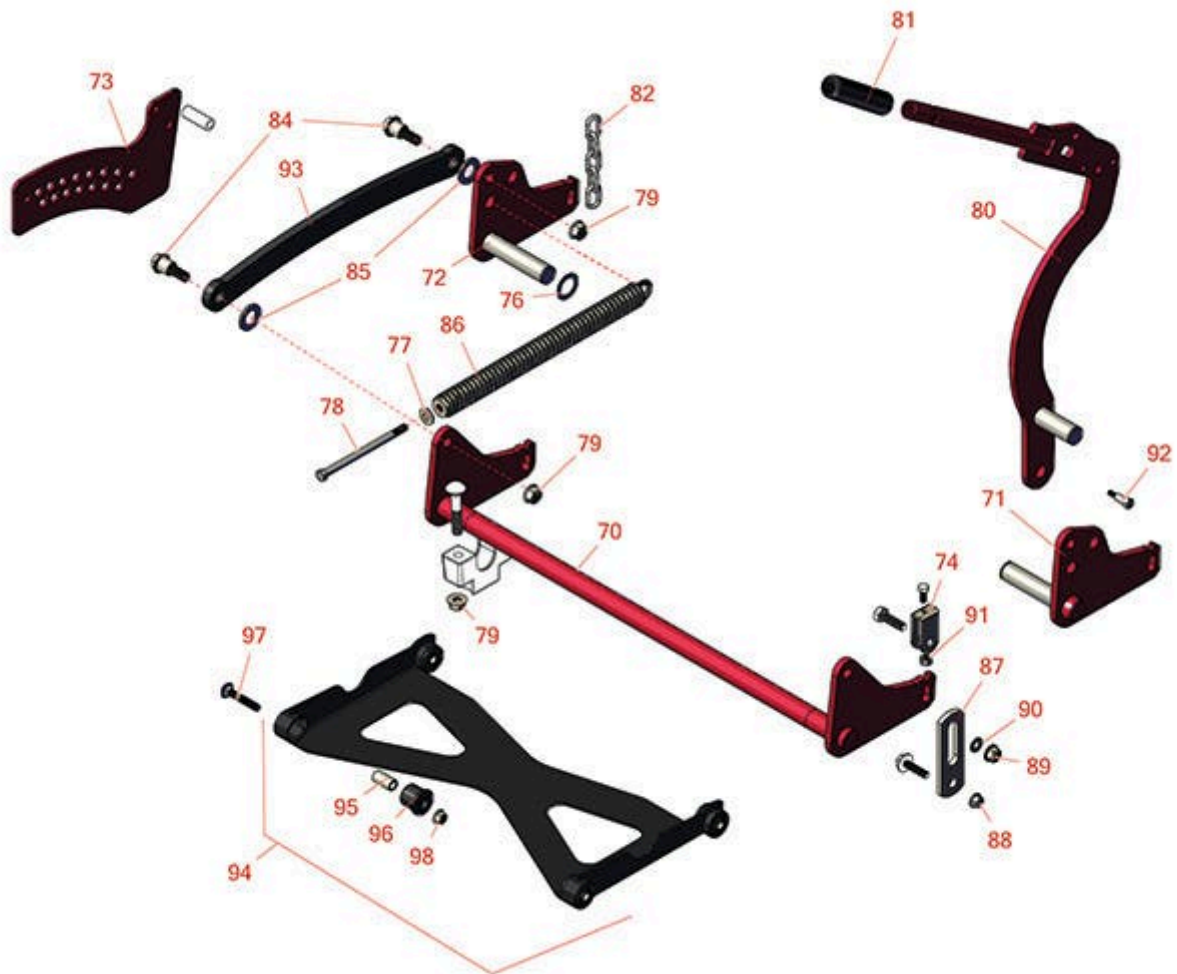

Replaces Toro GrandStand Mower Parts

Mower with 52in Deck - Models 74505

Deck Lift

All original equipment manufacturers names and part numbers are used for identification purposes only, and we are in no way implying that our products are original equipment parts. Prices subject to change without notice.

Replaces Toro GrandStand Mower Parts

Mower with 52in Deck - Models 74505

Deck Lift

Item No	R&R Part No.	OEM Part No.	Description	Qty Req	Order Quantity
Other Parts Available					
70	R120-8405-01	120-8405-01	Shaft -Cross - Front	1	
71	R120-8410-01	120-8410-01	Lift Arm - LH	1	
72	R120-8411-01	120-8411-01	Lift Arm - RH	1	
73	R132-7581	132-7581	HOC Plate and Decal Assy	1	
74	R109-9066	109-9066	Yoke - Adjust - Deck	4	
76	R10-8110	10-8110	Washer - Pivot Pin	2	
77	R98-5975	98-5975	Washer - Belleville	1	
78	R323-58	100-8528, 323-36, 323-58	Bolt - Hex HD	1	
79	R32128-23	32128-23, 3218-23, 99-5107	Nut - Lock Hex Flanged 1/2-13	4	
80	R130-1775-01	130-1775-01	Lever-Lift	1	
81	R115-3592	115-3592	Grip - Foam	1	
82	R1-633447	1-633447	Chain - Deck Lift	1	
84	R116-0780	116-0780	Bolt - Hx HD Fl Shoulder	4	
85	R453022	01-166-0480, 01-166-1220, 21-3880, 217-21, 30-8550, 30-9110, 3256-28, 3256-44, 46-9030, Mar-71	Washer - 3/4 SAE	4	
86	R116-0886	116-0886	Spring - Extension	1	