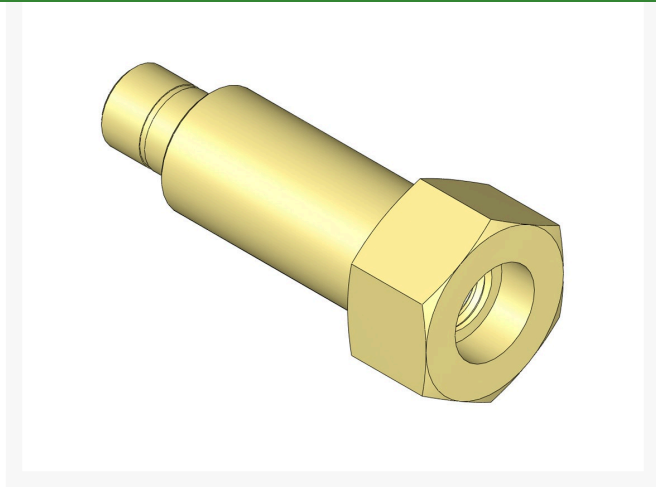

Adapter - Fits R102 Head

R102-1

Specifications

Manufacturer

R&R Products

TURF MACHINERY SPARES LTD

3a Monument Way West Woking, GU21 5EN
01483 764467

<https://turfmachinery.rrproducts.com/>