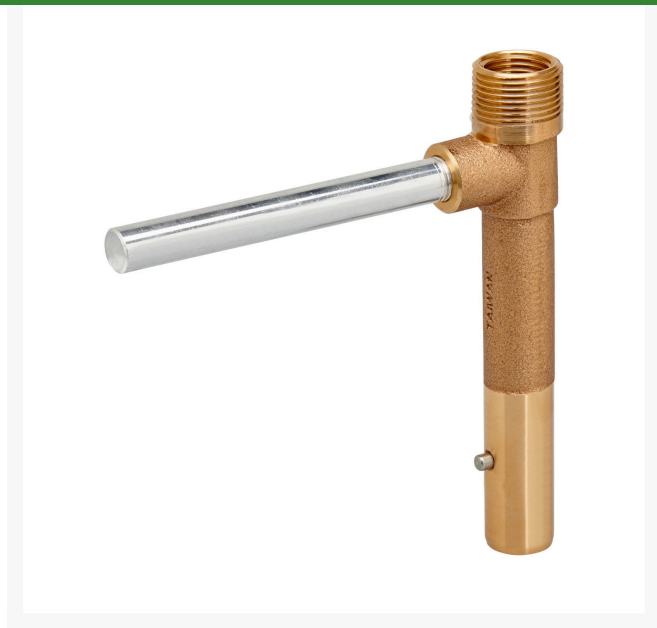

Underhill Quick Coupler Key 3/4in w/ Stainless Steel Lug - 3/4INMPT x -1/2INFPT RGQK-075

Details

Ultra Brass Quick Coupler Keys are heavy duty solid brass with stainless steel. Single Lug key designed to fit Underhill Ultra Brass Quick Coupler QVSSeries 1-Piece Valves and OVD Series 2-Piece Valves. Compatible with popular valve brands such as Buckner QB33K07, Rain Bird 33DK, and Toro 463-01. QKS Series 3/4in MPT x 1/2in FPT Key.Outlet, Single Lug Key

Specifications

Manufacturer	Underhill
Inlet Size	.75 in

TURF MACHINERY SPARES LTD

3a Monument Way West Woking, GU21 5EN
01483 764467

<https://turfmachinery.rrproducts.com/>