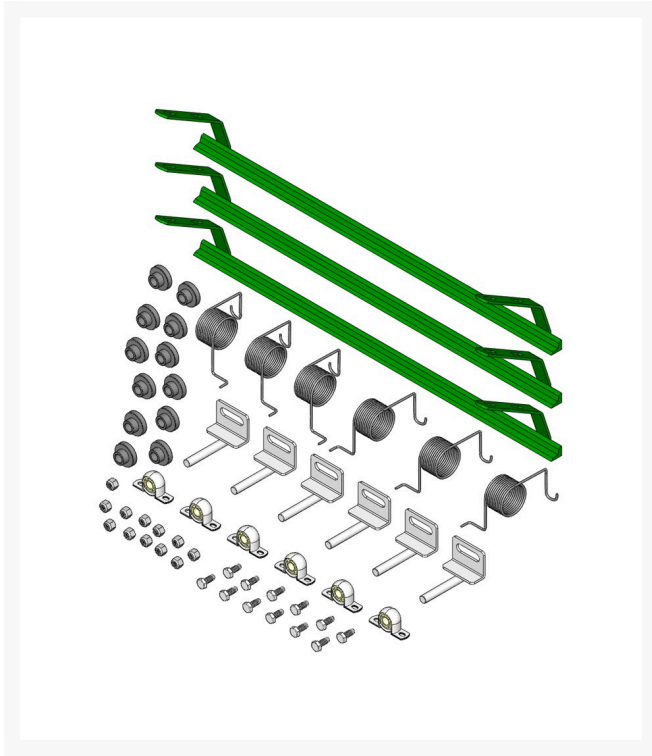

Scraper Kit - Rear Roller SET/3

R53-9240G

Specifications

Manufacturer R&R Products

Fits Models

R&R Products Greens Max 2200LP

R&R Products Versa-Green 1860

R&R Products Versa-Green 1860PS

Replacement Parts

R19-9540	Spring - Torsion LH
R19-9550	Spring - Torsion RH
R19-9560	Spacer - Spring
R256-239	Bearing
R32152-4	Locknut - 1/4-20 All Metal
R400106	Bolt - Hex HD 1/4-20 x 5/8
R42-4800G	Bar - Scraper Rear Roller-Green
R53-9250	Bracket - Scraper Mount