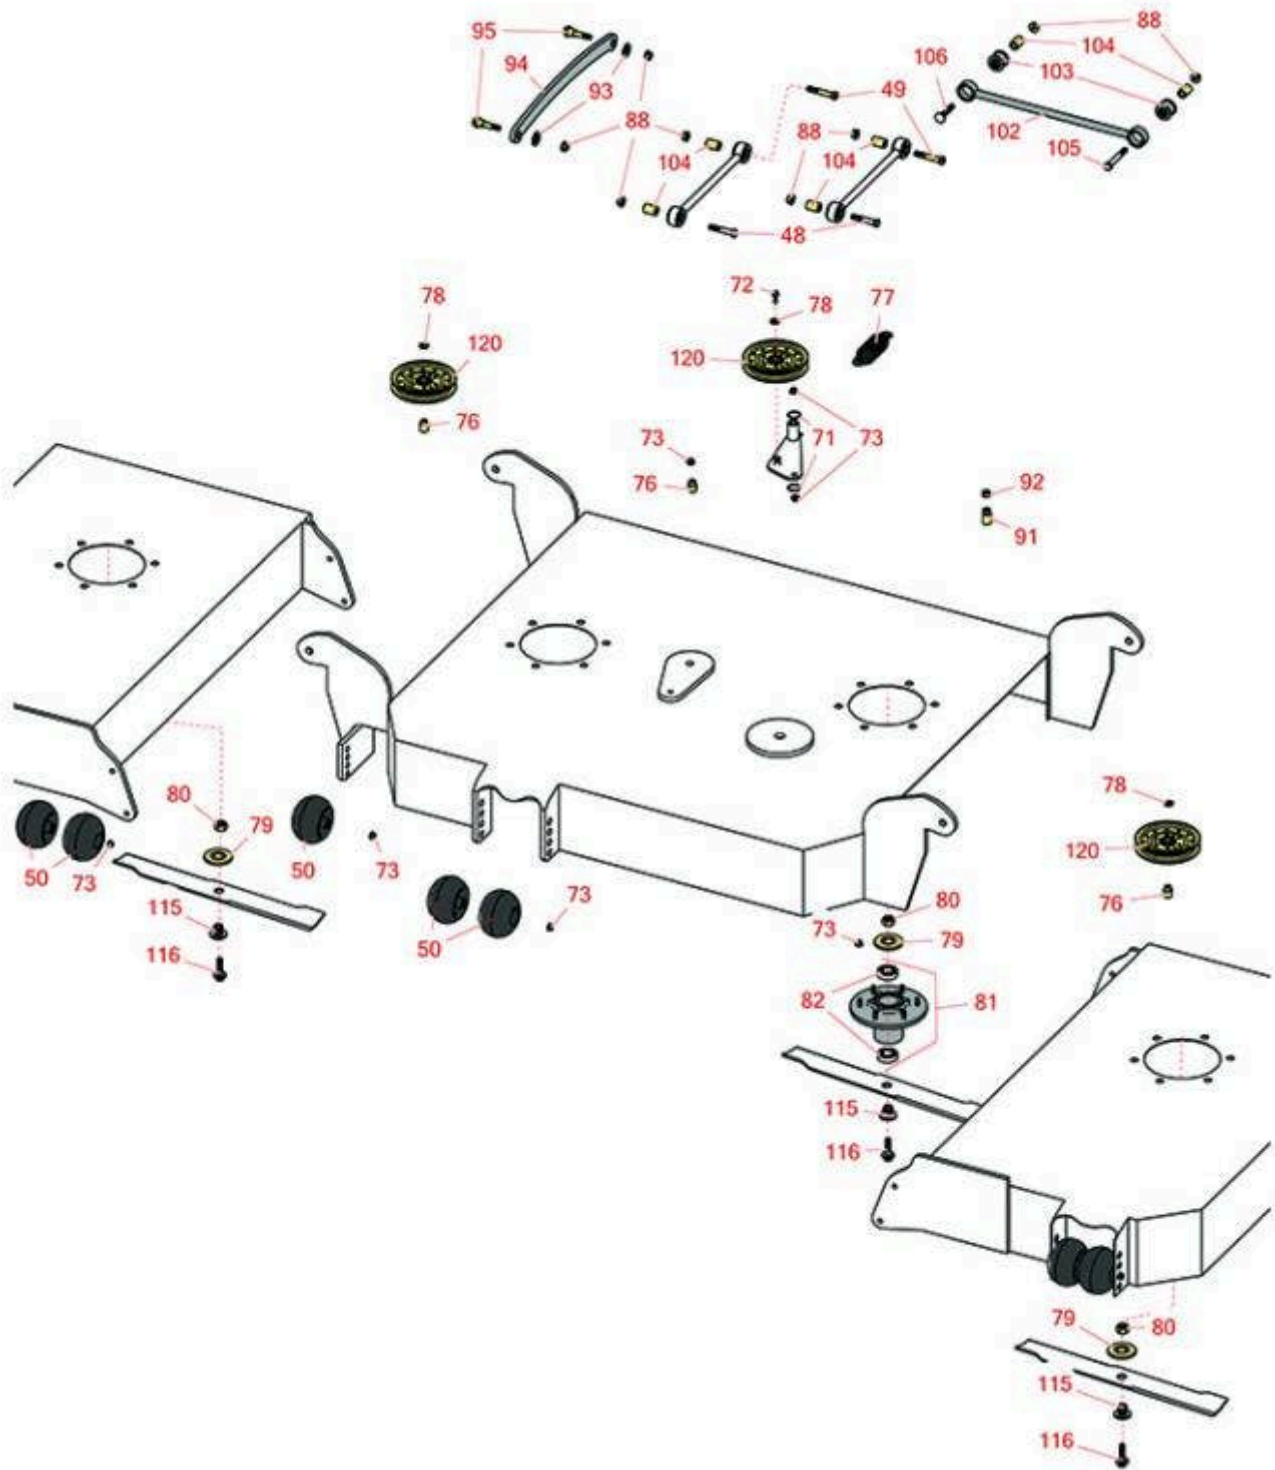

# Replaces Exmark Lazer Z S-Series Parts

Zero Turn Mower with Yanmar Diesel & 96in Deck - Model

LZS88CDYM96RW0

96in Deck Parts

All original equipment manufacturers names and part numbers are used for identification purposes only, and we are in no way implying that our products are original equipment parts. Prices subject to change without notice.

# Replaces Exmark Lazer Z S-Series Parts

Zero Turn Mower with Yanmar Diesel & 96in Deck - Model

LZS88CDYM96RW0

96in Deck Parts

Item No	R&R Part No.	OEM Part No.	Description	Qty Req	Order Quantity
<b>Other Parts Available</b>					
48	<b>R325-11</b>	325-11, 325-9	Bolt - Hex HD 1/2-13 x 2-3/4	2	
49	<b>R325-12</b>	325-12	Bolt - Hx HD	2	
50	<b>R103-8415</b>	103-8415	Roller - Anti Scalp	13	
71	<b>R106-7159</b>	106-7159	O-Ring	2	
72	<b>R3234-42</b>	3234-42	Bolt - 3/8-16 x 1 Hx HD Fl	1	
73	<b>R104-8301</b>	104-8301, 109-6658	Locknut - 3/8-16 Nylon Flanged	90	
76	<b>R1-633456</b>	1-633456	Bushing - Idler	6	
77	<b>R116-6317</b>	116-0133, 116-6317	Spring - Extension	3	
78	<b>R98-5975</b>	98-5975	Washer - Belleville	16	
79	<b>R103-1330</b>	103-1330	Guard - Bearing - Top	3	
80	<b>R116-7306</b>	116-7306	Hex Nut - 3/4-16 with Nyloc	6	
81	<b>R116-3344</b>	116-3344	Spindle Housing Assy	4	
82	<b>R116-0720</b>	116-0720	Bearing - Ball - Special Triple Seal	8	
88	<b>R32128-23</b>	32128-23, 99-5107	Nut - Lock Hex Flanged 1/2-13	16	
91	<b>R109-7840</b>	109-7840	Adjuster - Lift - Deck	4	
92	<b>R443818</b>	3218-5	Nut - 1/2-13 Hex Jam Zinc	4	
93	<b>R453022</b>	3256-28	Washer - 3/4 SAE	2	
94	<b>R116-0797-03</b>	116-0797-03	Link-Lift - Deck	1	