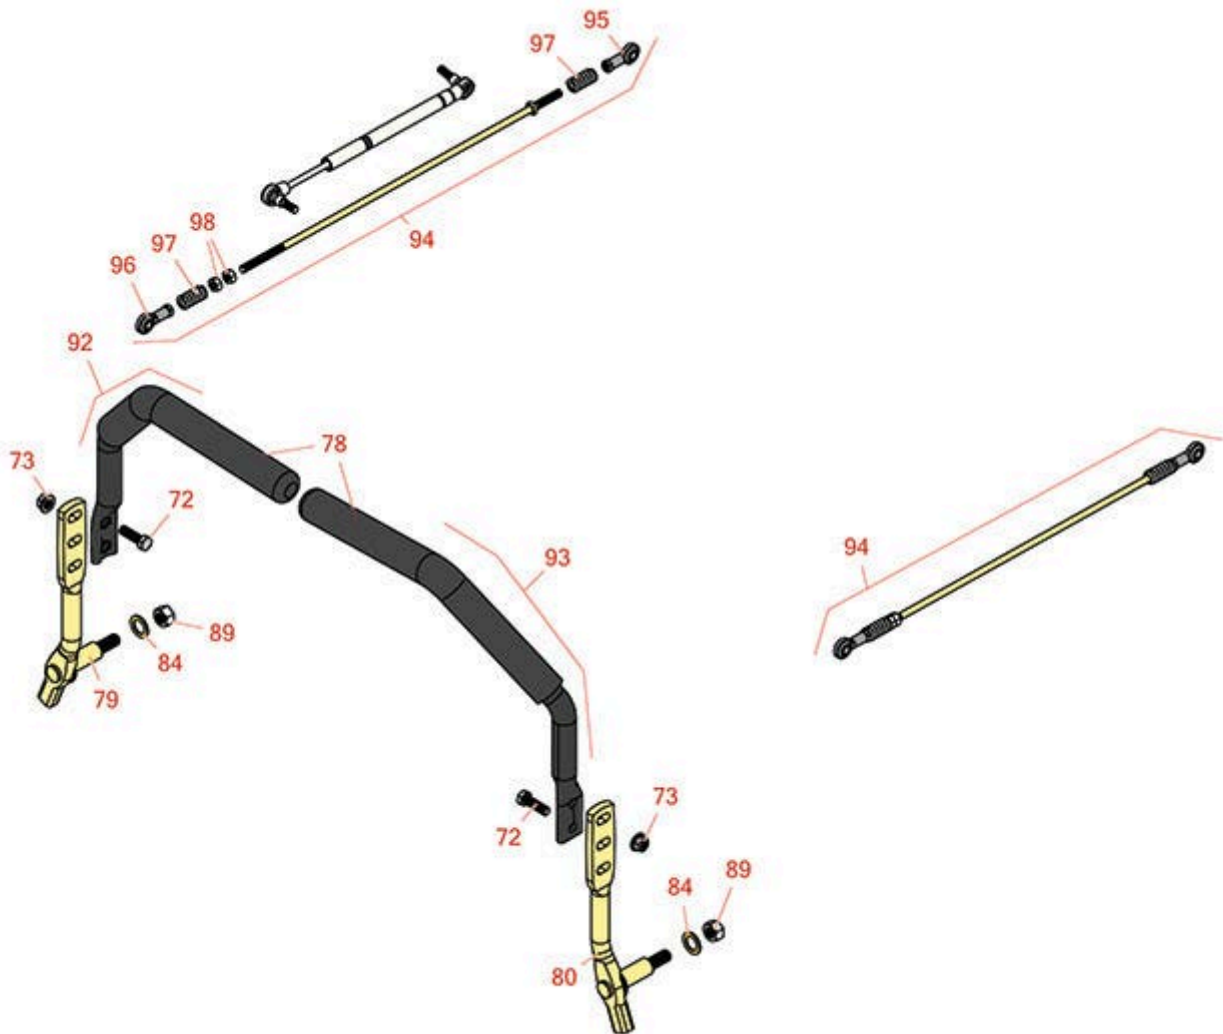

# Replaces Toro Z Master Commercial 3000 Parts

Zero Turn Mower with 60in Deck - Model 74957  
Controls

All original equipment manufacturers names and part numbers are used for identification purposes only, and we are in no way implying that our products are original equipment parts. Prices subject to change without notice.

# Replaces Toro Z Master Commercial 3000 Parts

Zero Turn Mower with 60in Deck - Model 74957  
Controls

Item No	R&R Part No.	OEM Part No.	Description	Qty Req	Order Quantity
72	<b>R400264</b>	01-150-0180, 01-178-0610, 20-48-AD, 20-48-AGD, 32-9160, 3224-3, 323-29, 323-7, 400264, 908035P	Bolt - Hex HD 3/8-16 x 1-1/4	4	
73	<b>R104-8301</b>	104-8301, 104-9301, 109-6658, 133-7570	Locknut - 3/8-16 Nylon Flanged	8	
78	<b>R109-5668</b>	109-5668	Grip - Control Lever - Foam	2	
79	<b>R116-0039</b>	116-0039	Lever - Motion Control - RH	1	
80	<b>R116-0040</b>	116-0040	Lever - Motion Control - LH	1	
84	<b>R453017</b>	01-166-0050, 01-166-0240, 01-166-0800, 24-13-AD, 24-14-AD, 32-8110, 3256-26, 3256-6, 453017, 69-8980, 87-7270	Washer - Flat 1/2	2	
89	<b>R443818</b>	01-191-0813, 3218-18, 3218-5, 3248-18	Nut - 1/2-13 Hex Jam Zinc	2	
92	<b>R109-6589</b>	109-6589	RH Steering Handle Assy	1	
93	<b>R109-6590</b>	109-6590	LH Steering Handle Assy	1	
94	<b>R109-8106</b>	109-8106	Linkage Assy - Front Pump	2	

# Replaces Toro Z Master Commercial 3000 Parts

*Zero Turn Mower with 60in Deck - Model 74957  
Controls*

Item No	R&R Part No.	OEM Part No.	Description	Qty Req	Order Quantity
95	<b>R1-633152</b>	1-633152	Balljoint - LH	2	
96	<b>R1-543017</b>	1-543017	Balljoint - RH	2	
97	<b>R1-323245</b>	1-323245	Spring - Compression	4	
98	<b>R3219-2</b>	01-188-0524, 22-12-BJKD, 3219-2, 915720	Nut - 5/16-24 Zinc	4	