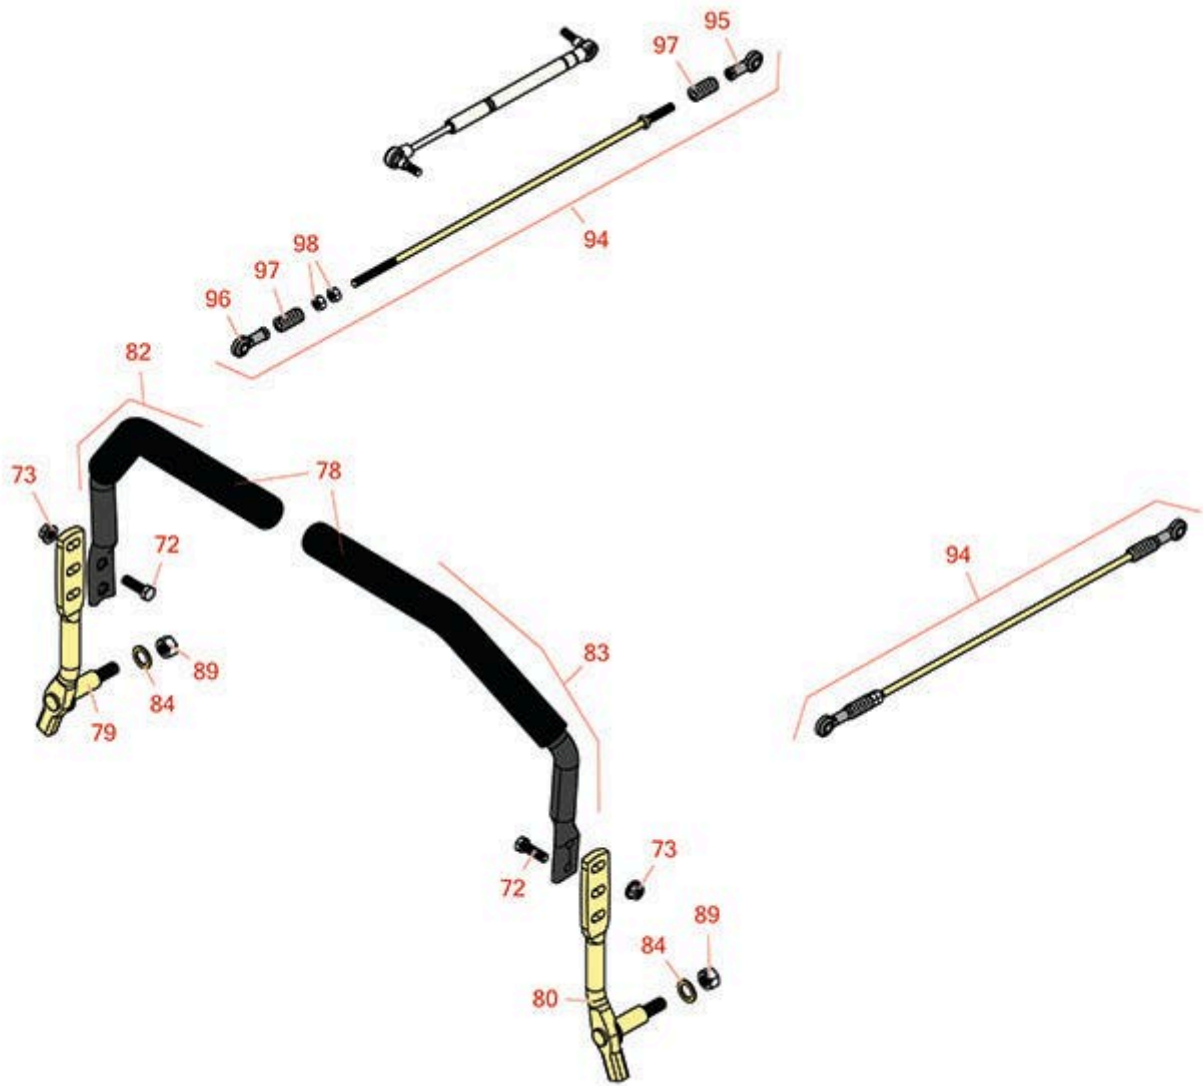

Replaces Toro Z Master Commercial 3000 Parts

Zero Turn Mower with 72in Deck - Models 74959
Controls

All original equipment manufacturers names and part numbers are used for identification purposes only, and we are in no way implying that our products are original equipment parts. Prices subject to change without notice.

Replaces Toro Z Master Commercial 3000 Parts

Zero Turn Mower with 72in Deck - Models 74959
Controls

Item No	R&R Part No.	OEM Part No.	Description	Qty Req	Order Quantity
72	R400264	01-150-0180, 01-178-0610, 20-48-AD, 20-48-AGD, 32-9160, 3224-3, 323-29, 323-7, 400264, 908035P	Bolt - Hex HD 3/8-16 x 1-1/4	8	
73	R104-8301	104-8301, 104-9301, 109-6658, 133-7570	Locknut - 3/8-16 Nylon Flanged	8	
78	R109-5668	109-5668	Grip - Control Lever - Foam	2	
79	R116-0039	116-0039	Lever - Motion Control - RH	1	
80	R116-0040	116-0040	Lever - Motion Control - LH	1	
82	R109-6589	109-6589	RH Steering Handle Assy	1	
83	R109-6590	109-6590	LH Steering Handle Assy	1	
84	R453017	01-166-0050, 01-166-0240, 01-166-0800, 24-13-AD, 24-14-AD, 32-8110, 3256-26, 3256-6, 453017, 69-8980, 87-7270	Washer - Flat 1/2	2	
89	R443818	01-191-0813, 3218-18, 3218-5, 3248-18	Nut - 1/2-13 Hex Jam Zinc	2	
94	R109-8106	109-8106	Linkage Assy - Front Pump	2	

Replaces Toro Z Master Commercial 3000 Parts

Zero Turn Mower with 72in Deck - Models 74959
Controls

Item No	R&R Part No.	OEM Part No.	Description	Qty Req	Order Quantity
95	R1-633152	1-633152	Balljoint - LH	2	
96	R1-543017	1-543017	Balljoint - RH	2	
97	R1-323245	1-323245	Spring - Compression	4	
98	R3219-2	01-188-0524, 22-12-BJKD, 3219-2, 915720	Nut - 5/16-24 Zinc	4	