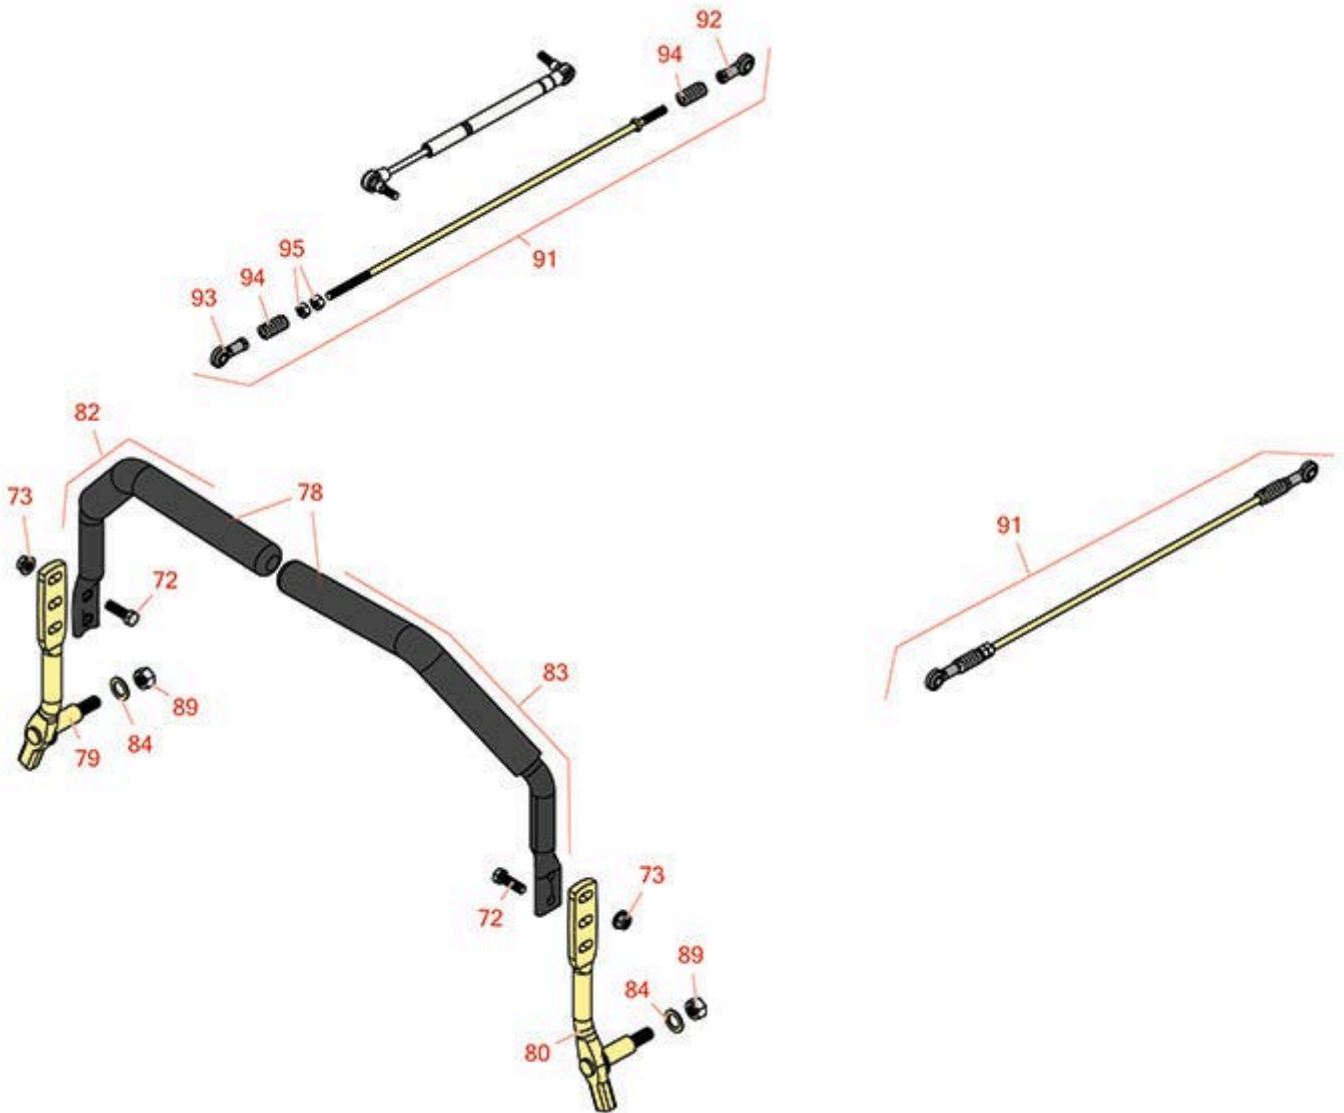

Replaces Toro Z Master Commercial 3000 Parts

Zero Turn Mower with 52in Deck - Model 78953
Controls

All original equipment manufacturers names and part numbers are used for identification purposes only, and we are in no way implying that our products are original equipment parts. Prices subject to change without notice.

Replaces Toro Z Master Commercial 3000 Parts

Zero Turn Mower with 52in Deck - Model 78953
Controls

Item No	R&R Part No.	OEM Part No.	Description	Qty Req	Order Quantity
72	R400264	01-150-0180, 01-178-0610, 20-48-AD, 20-48-AGD, 32-9160, 3224-3, 323-29, 323-7, 400264, 908035P	Bolt - Hex HD 3/8-16 x 1-1/4	4	
73	R104-8301	104-8301, 104-9301, 109-6658, 133-7570	Locknut - 3/8-16 Nylon Flanged	8	
78	R109-5668	109-5668	Grip - Control Lever - Foam	1	
79	R116-0039	116-0039	Lever - Motion Control - RH	1	
80	R116-0040	116-0040	Lever - Motion Control - LH	1	
82	R109-6589	109-6589	RH Steering Handle Assy	1	
83	R109-6590	109-6590	LH Steering Handle Assy	1	
84	R453017	01-166-0050, 01-166-0240, 01-166-0800, 24-13-AD, 24-14-AD, 32-8110, 3256-26, 3256-6, 453017, 69-8980, 87-7270	Washer - Flat 1/2	2	
89	R443818	01-191-0813, 3218-18, 3218-5, 3248-18	Nut - 1/2-13 Hex Jam Zinc	2	
91	R109-8107	109-8107	Pump Linkage Rear Assembly	2	

Replaces Toro Z Master Commercial 3000 Parts

*Zero Turn Mower with 52in Deck - Model 78953
Controls*

Item No	R&R Part No.	OEM Part No.	Description	Qty Req	Order Quantity
92	R1-633152	1-633152	Balljoint - LH	2	
93	R1-543017	1-543017	Balljoint - RH	2	
94	R1-323245	1-323245	Spring - Compression	4	
95	R3219-2	01-188-0524, 22-12-BJKD, 3219-2, 915720	Nut - 5/16-24 Zinc	4	