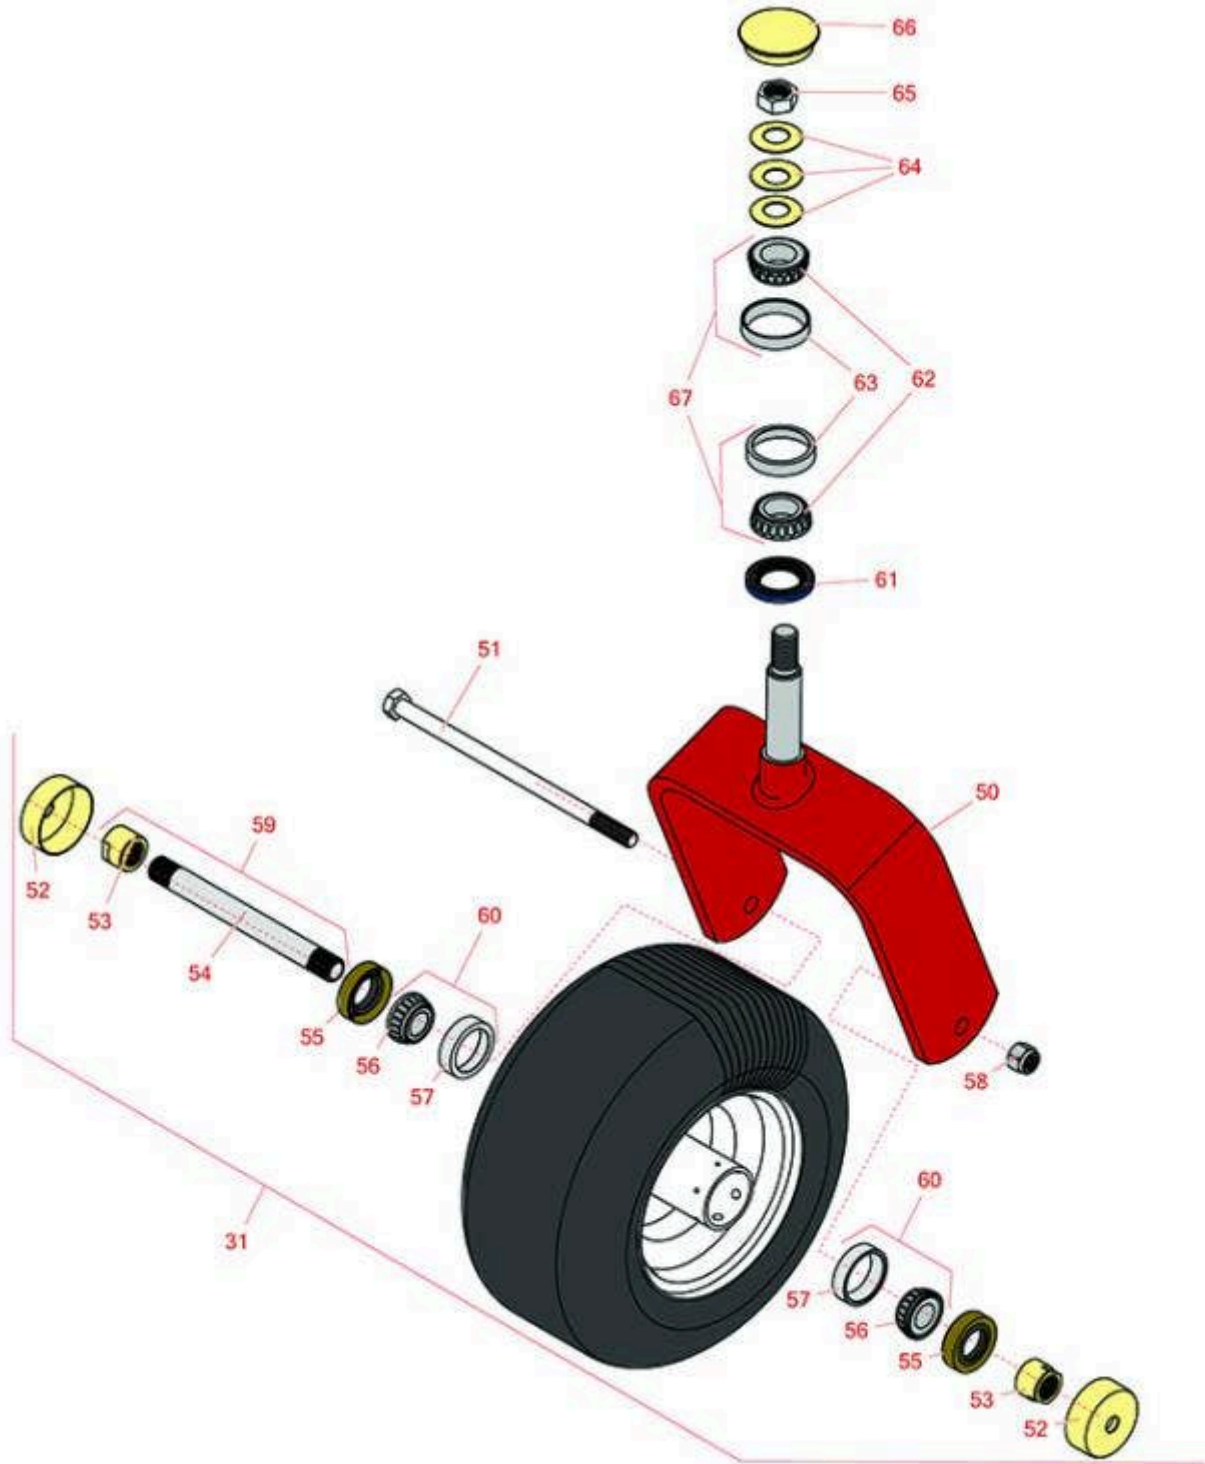

# Replaces Exmark Lazer Z S-Series Parts

Zero Turn Mower with 72in Deck - Models LZS749AKC72400,  
LZS749AKC724A1, LZS801GKA724A1, LZS850EKA724W0  
Caster Wheel

All original equipment manufacturers names and part numbers are used for identification purposes only, and we are in no way implying that our products are original equipment parts. Prices subject to change without notice.

# Replaces Exmark Lazer Z S-Series Parts

Zero Turn Mower with 72in Deck - Models LZS749AKC72400,  
LZS749AKC724A1, LZS801GKA724A1, LZS850EKA724W0  
Caster Wheel

Item No	R&R Part No.	OEM Part No.	Description	Qty Req	Order Quantity
<b>Tires</b>					
31	<b>R109-9127</b>	109-9127	Tire & Wheel - 13x6.50-6 Flat Free	2	
<b>Other parts Available</b>					
50	<b>R116-8888</b>	103-1474-01, 116--6707-01, 116-6707-01	Fork - Caster 7.875 in Inside	0	
51	<b>R325-39</b>	325-39	Bolt - Hx HD 1/2-13 x 9 1/2	2	
52	<b>R103-2768</b>	103-2768	Guard - Seal	4	
53	<b>R103-3051</b>	103-3051	Spacer - Nut - Hardened	4	
54	<b>R103-5156</b>	103-5156	Axle- Caster	2	
55	<b>R103-0063</b>	103-0063	Seal - Grease	4	
56	<b>R254-78</b>	1-633585	Tapered Bearing Cone	4	
57	<b>R254-79</b>	1-633584, R & R ONLY	Cup - Bearing	4	
<i>Tech Note: Use R254-79M installation mandrel to properly install race.:</i>					
58	<b>RF5003</b>	3296-23	Locknut - ESNA 1/2-13	2	
59	<b>R126-5361</b>	126-5361	Axle Assy - with Bushing - Caster	2	
60	<b>R500534</b>	1-633585, R & R ONLY	Bearing - with Cup	4	
61	<b>R116-5647</b>	116-5647, R & R ONLY	Seal - Grease	2	
62	<b>R254-94</b>	1-543509	Tapered Bearing Cone	4	
63	<b>R254-72</b>	1-543508	Cup - Bearing	4	
64	<b>R1-633508</b>	1-633508	Washer - Spring Disc	6	