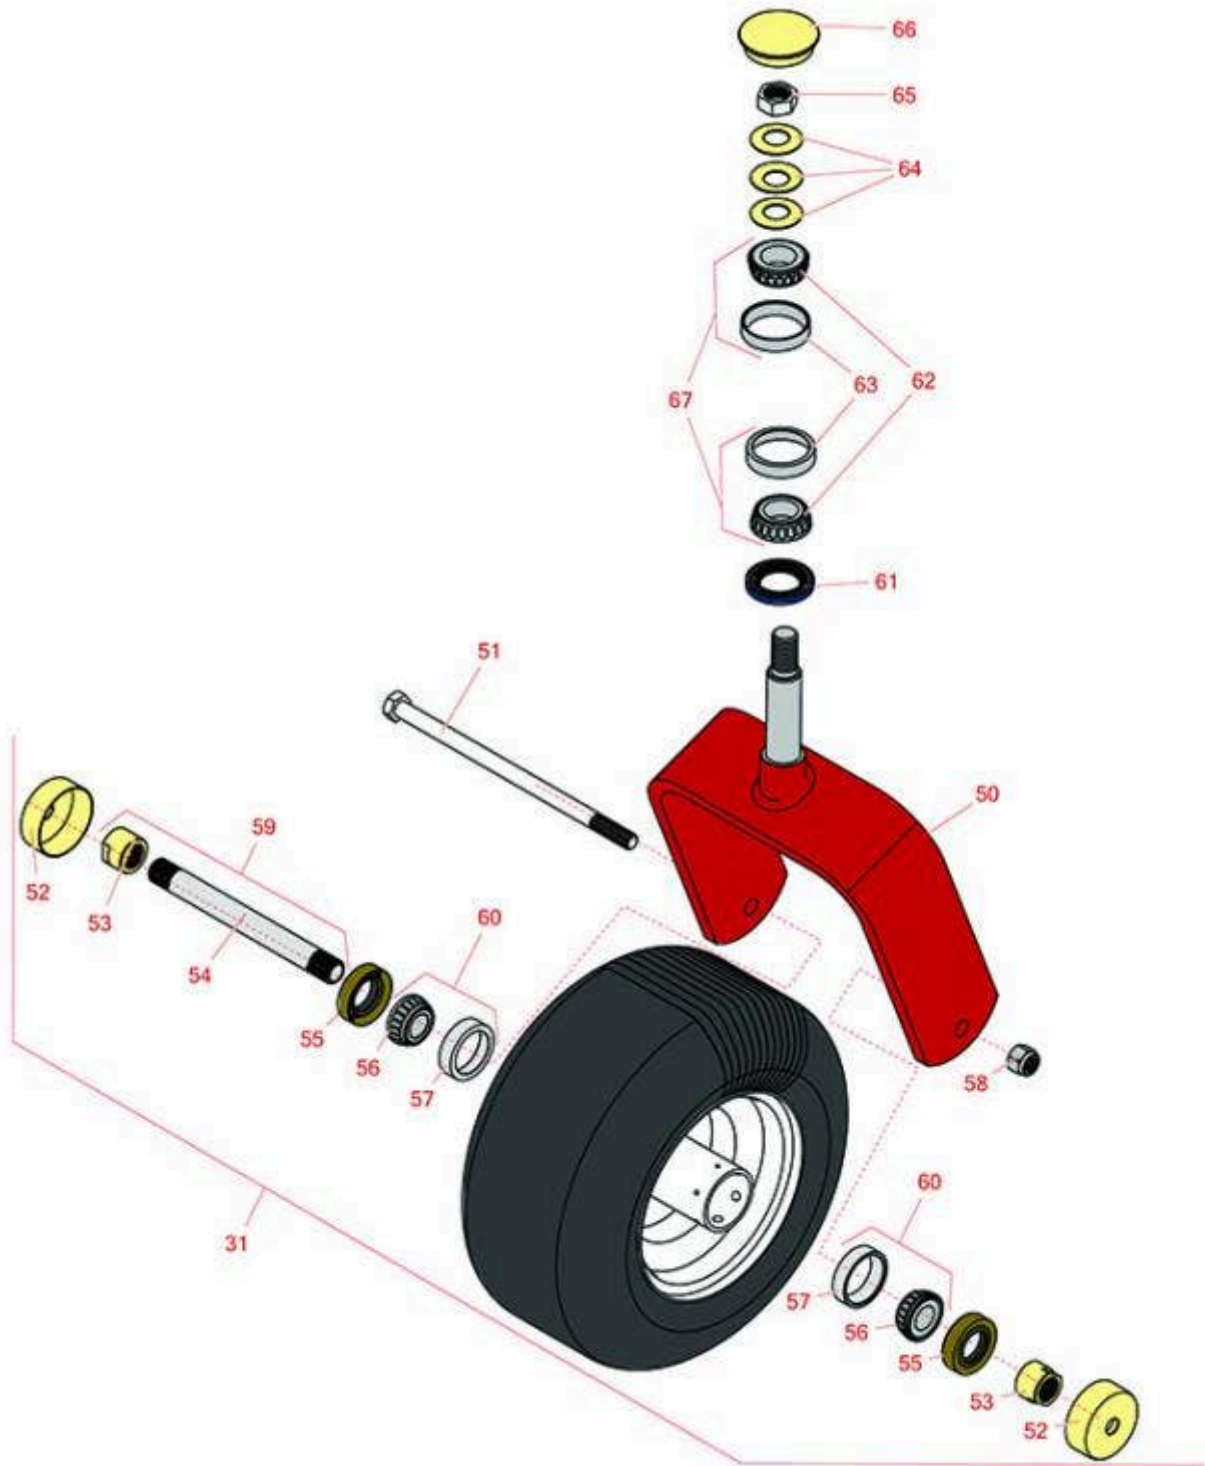

# Replaces Exmark Lazer Z S-Series Parts

Zero Turn Mower with 72in Deck - Models LZS801CKA72RA1  
Caster Wheel

All original equipment manufacturers names and part numbers are used for identification purposes only, and we are in no way implying that our products are original equipment parts. Prices subject to change without notice.

# Replaces Exmark Lazer Z S-Series Parts

Zero Turn Mower with 72in Deck - Models LZS801CKA72RA1  
Caster Wheel

Item No	R&R Part No.	OEM Part No.	Description	Qty Req	Order Quantity
<b>Tires</b>					
31	<b>R109-9127</b>	109-9127	Tire & Wheel - 13x6.50-6 Flat Free	2	
<b>Other parts Available</b>					
50	<b>R116-8888</b>	103-1474-01, 116--6707-01, 116-6707-01	Fork - Caster 7.875 in Inside	0	
51	<b>R325-39</b>	325-39	Bolt - Hx HD 1/2-13 x 9 1/2	2	
52	<b>R103-2768</b>	103-2768	Guard - Seal	4	
53	<b>R103-3051</b>	103-3051	Spacer - Nut - Hardened	4	
54	<b>R103-5156</b>	103-5156	Axle- Caster	2	
55	<b>R103-0063</b>	103-0063	Seal - Grease	4	
56	<b>R254-78</b>	1-633585	Tapered Bearing Cone	4	
57	<b>R254-79</b>	1-633584, R & R ONLY	Cup - Bearing	4	
<i>Tech Note: Use R254-79M installation mandrel to properly install race.:</i>					
58	<b>RF5003</b>	3296-23	Locknut - ESNA 1/2-13	2	
59	<b>R126-5361</b>	126-5361	Axle Assy - with Bushing - Caster	2	
60	<b>R500534</b>	1-633585, R & R ONLY	Bearing - with Cup	4	
61	<b>R116-5647</b>	116-5647, R & R ONLY	Seal - Grease	2	
62	<b>R254-94</b>	1-543509	Tapered Bearing Cone	4	
63	<b>R254-72</b>	1-543508	Cup - Bearing	4	
64	<b>R1-633508</b>	1-633508	Washer - Spring Disc	6	

# Replaces Exmark Lazer Z S-Series Parts

Zero Turn Mower with 72in Deck - Models LZS801CKA72RA1  
Caster Wheel

Item No	R&R Part No.	OEM Part No.	Description	Qty Req	Order Quantity
65	<b>R3296-51</b>	3296-51	Nut - Nylon Lock 3/4-10 Gr 8	2	
66	<b>R103-4882</b>	103-4882	Grease Cap - Castor	2	
67	<b>R500596</b>	R & R ONLY	Tapered Bearing Set - Cup and Cone	4	