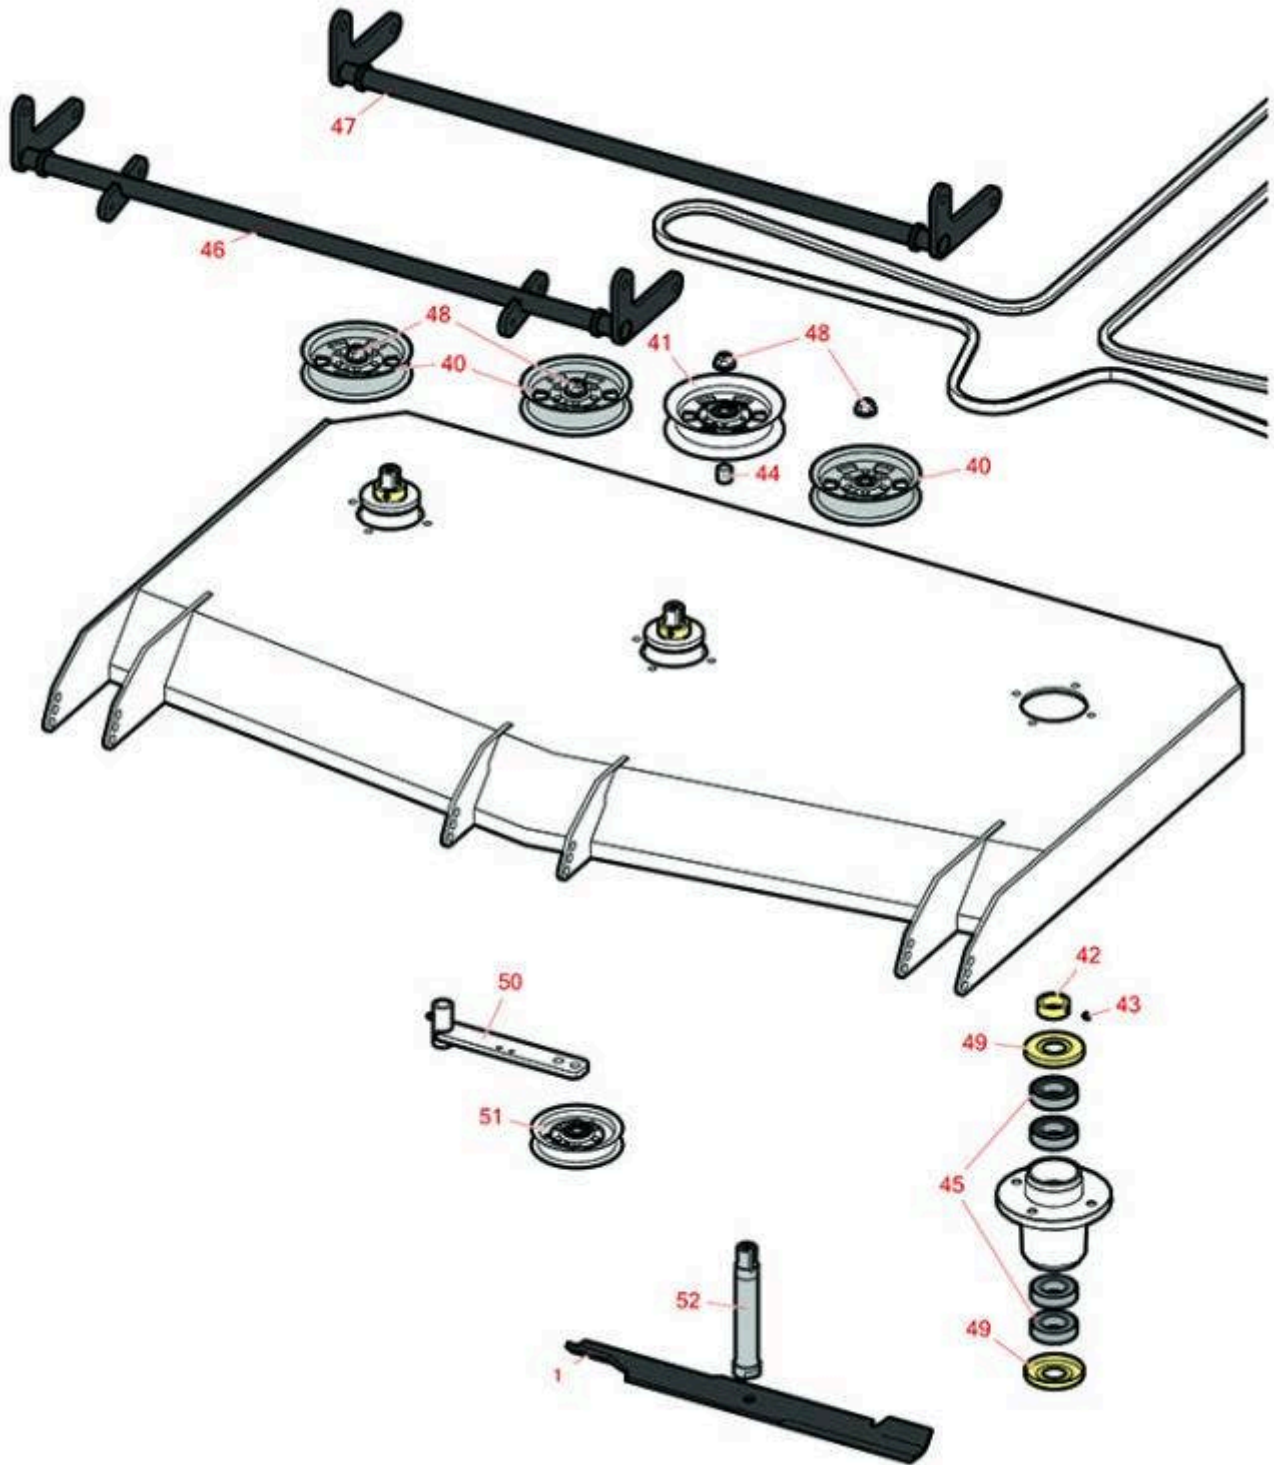

Replaces Bad Boy Mowers Rebel Parts

Zero-Turn Mower
61in Deck Parts

All original equipment manufacturers names and part numbers are used for identification purposes only, and we are in no way implying that our products are original equipment parts. Prices subject to change without notice.

Replaces Bad Boy Mowers Rebel Parts

Zero-Turn Mower
61in Deck Parts

Item No	R&R Part No.	OEM Part No.	Description	Qty Req	Order Quantity
---------	--------------	--------------	-------------	---------	----------------

Blades

1	RRB3080-2101	038-6080-00	Mower Blade - High-Lift 21 x 2.5in x 5/8 Mt Hole	3	
---	---------------------	-------------	--	---	--

Detail Description: R&R Products rotary blades are manufactured in the USA with superior alloy steel and hardened for extended life. Lifetime guaranteed against defects in material and workmanship.:

Other Parts Available

40	RZBB033-7201-25	033-7201-25	Pulley - Idler 5 3/4 in	3	
41	RZBB033-8050-00	033-8050-00	Pulley - Idler 5 in	1	
42	RZBB037-9050-00	037-9050-00	Locking Collar w/ 5/16"-18 Set Screw	3	
43	R300105	R & R ONLY	Screw - Set 5/16-18 x 5/16	3	
44	RZBB025-5203-00	025-5203-00	Spacer -.51 ID x .75 OD x .75 Long	1	
45	RZBB037-6023-00		Bearing	12	
45	R115-3296		Bearing	12	
46	RZBB028-0026-00	028-0026-00	2019 Outlaw Actuator - Front	1	
47	RZBB028-0027-00	028-0027-00	2019 Outlaw Actuator - Rear	1	
48	R170716	013-8050-00	Locknut - 1/2-13 Flanged	4	
49	RZBB037-8002-00	037-8002-00	Spindle Dust Cap	6	
50	RZBB039-6945-00	039-6945-00	Idler - Deck	1	
51	RZBB033-6001-00	033-6001-00, 033-8050-00	Pulley - Idler 4 3/4 in	1	
52	RZBB037-6026-00	037-6026-00	Spindle Shaft	3	