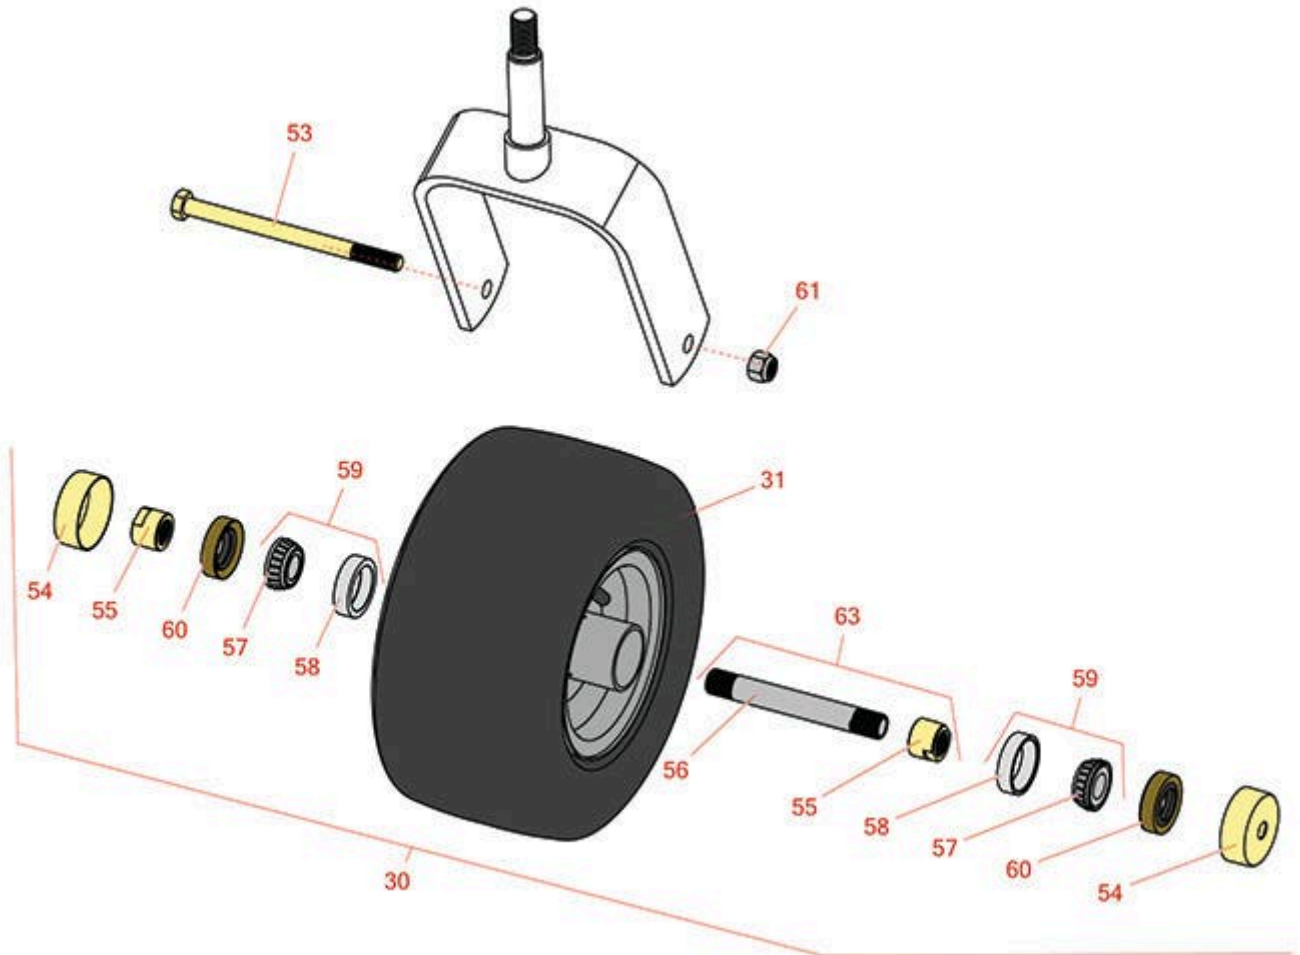

Replaces Exmark Pioneer S-Series Parts

Zero-Turn Mower with 52 in Deck - Models PNS24KA523,
PNS691KA523, PNS680KC523, PNS720GKC52300,
PNS720GKC523A4, PNS720KC523, PNS720KC523SS
Caster Wheel

All original equipment manufacturers names and part numbers are used for identification purposes only, and we are in no way implying that our products are original equipment parts. Prices subject to change without notice.

Replaces Exmark Pioneer S-Series Parts

Zero-Turn Mower with 52 in Deck - Models PNS24KA523,
PNS691KA523, PNS680KC523, PNS720GKC52300,
PNS720GKC523A4, PNS720KC523, PNS720KC523SS
Caster Wheel

Item No	R&R Part No.	OEM Part No.	Description	Qty Req	Order Quantity
Tires					
30	R103-5189	103-3785, 103-5189	Tire & Wheel - 13x5.00-6 Smooth Pneumatic 4 Ply	2	
31	RCT5120211	1-633002	Tire - 13x5.00-6 Nhs (4 Ply) Carlisle Smooth	0	
Other Parts Available					
53	R325-37	325-36, 325-37	Bolt - Hex Head 1/2-13 x 7 Grade 5	2	
54	R103-2768	103-2768	Guard - Seal	4	
55	R103-3051	103-3051	Spacer - Nut - Hardened	4	
56	R103-3155	103-3155	Axle - Caster	2	
57	R254-78	1-633585	Tapered Bearing Cone	4	
58	R254-79	1-633584, R & R ONLY	Cup - Bearing	4	
<i>Detail Description: Use R254-79M installation mandrel to properly install race.:</i>					
59	R500534	1-633585, R & R ONLY	Bearing - with Cup	4	
<i>Detail Description: Kit includes: 1 ea R254-78- Bearing Cone & R254-79 Bearing Cone:</i>					
60	R103-0063	103-0063	Seal - Grease	4	
61	RF5003	3296-23	Locknut - ESNA 1/2-13	2	
63	R126-5360	126-5360	Axle- Caster w/Spacer Nut	2	