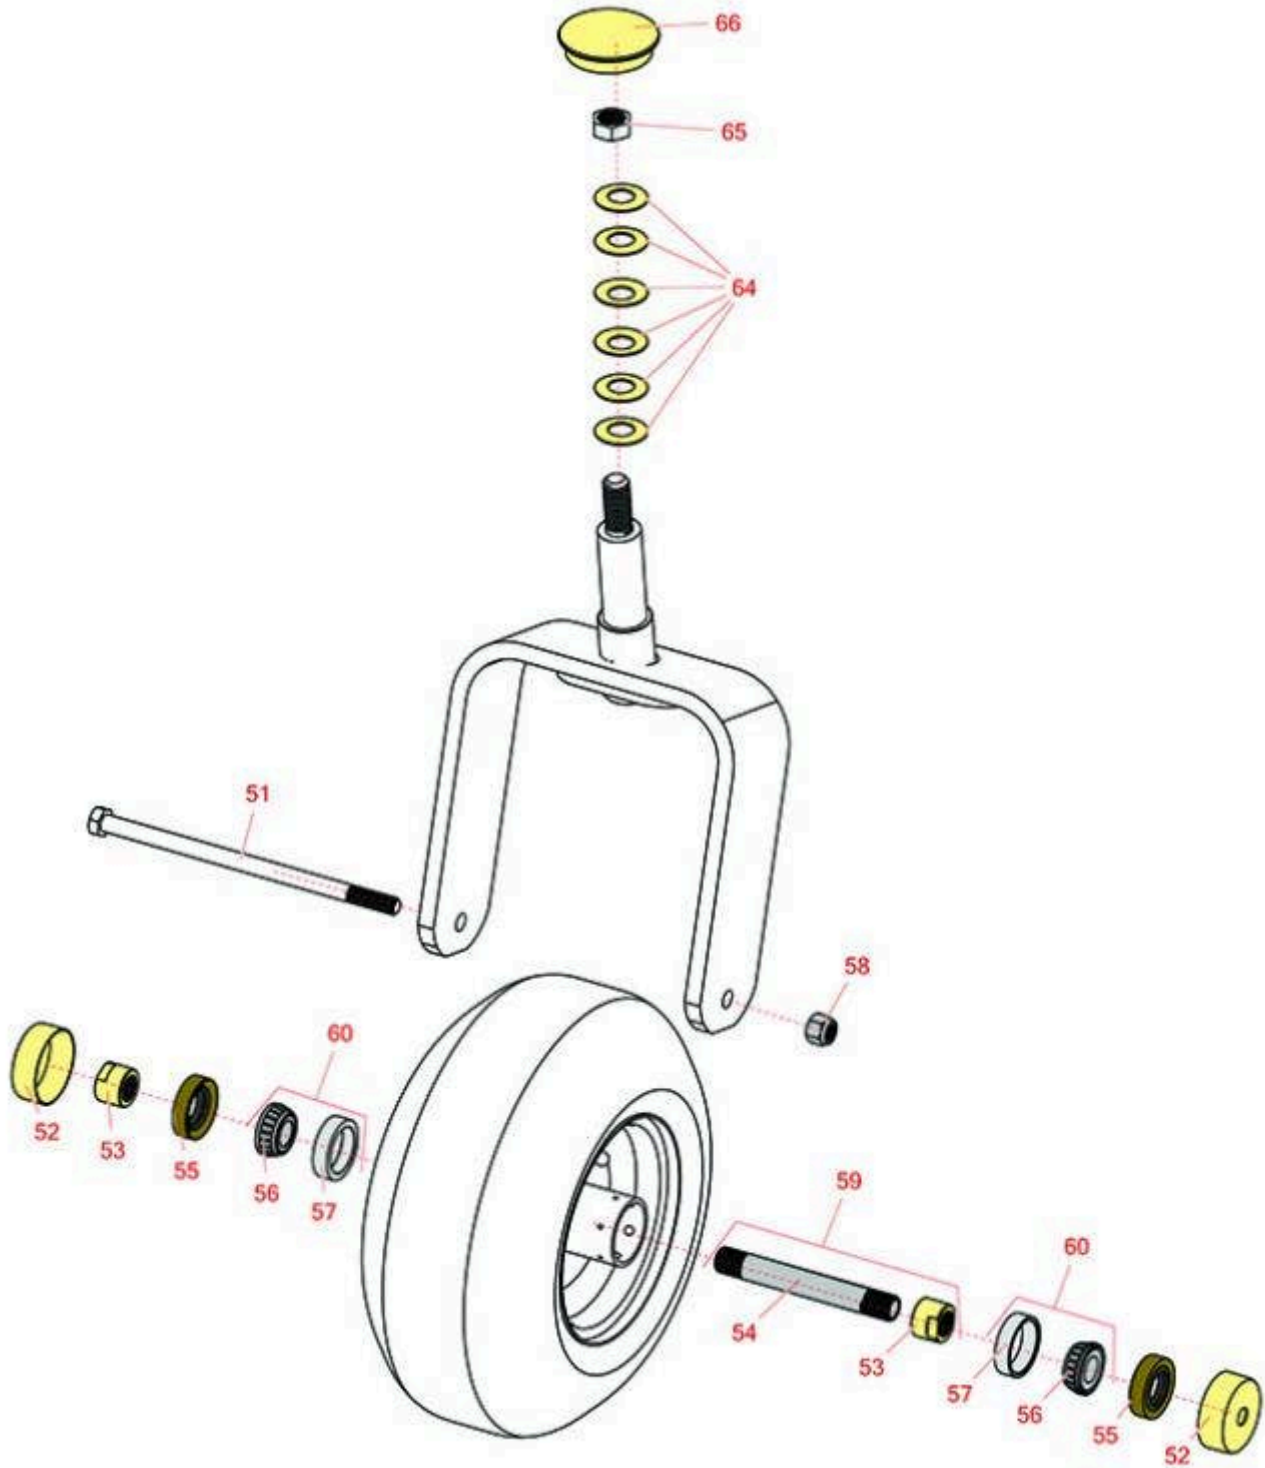

Replaces Exmark Lazer Z S-Series Parts

Zero Turn Mower with Yanmar Diesel and 60in Deck -
Models LZS80TDYM604W0 & LZS88CDYM604W0
Caster Wheel

All original equipment manufacturers names and part numbers are used for identification purposes only, and we are in no way implying that our products are original equipment parts. Prices subject to change without notice.

Replaces Exmark Lazer Z S-Series Parts

Zero Turn Mower with Yanmar Diesel and 60in Deck -
Models LZS80TDYM604W0 & LZS88CDYM604W0
Caster Wheel

Item No	R&R Part No.	OEM Part No.	Description	Qty Req	Order Quantity
Other parts Available					
51	R325-39	325-39	Bolt - Hx HD 1/2-13 x 9 1/2	2	
52	R103-2768	103-2768	Guard - Seal	4	
53	R103-3051	103-3051	Spacer - Nut - Hardened	4	
54	R103-5156	103-5156	Axle- Caster	2	
55	R103-0063	103-0063	Seal - Grease	4	
56	R254-78	1-633585	Tapered Bearing Cone	4	
57	R254-79	1-633584, R & R ONLY	Cup - Bearing	4	
<i>Tech Note: Use R254-79M installation mandrel to properly install race.:</i>					
58	RF5003	3296-23	Locknut - ESNA 1/2-13	2	
59	R126-5361	126-5361	Axle Assy - with Bushing - Caster	2	
60	R500534	1-633585, R & R ONLY	Bearing - with Cup	4	
64	R1-633508	1-633508	Washer - Spring Disc	12	
65	R3296-51	3296-51	Nut - Nylon Lock 3/4-10 Gr 8	2	
66	R126-9369	126-9369	Grease Cap - Castor	2	