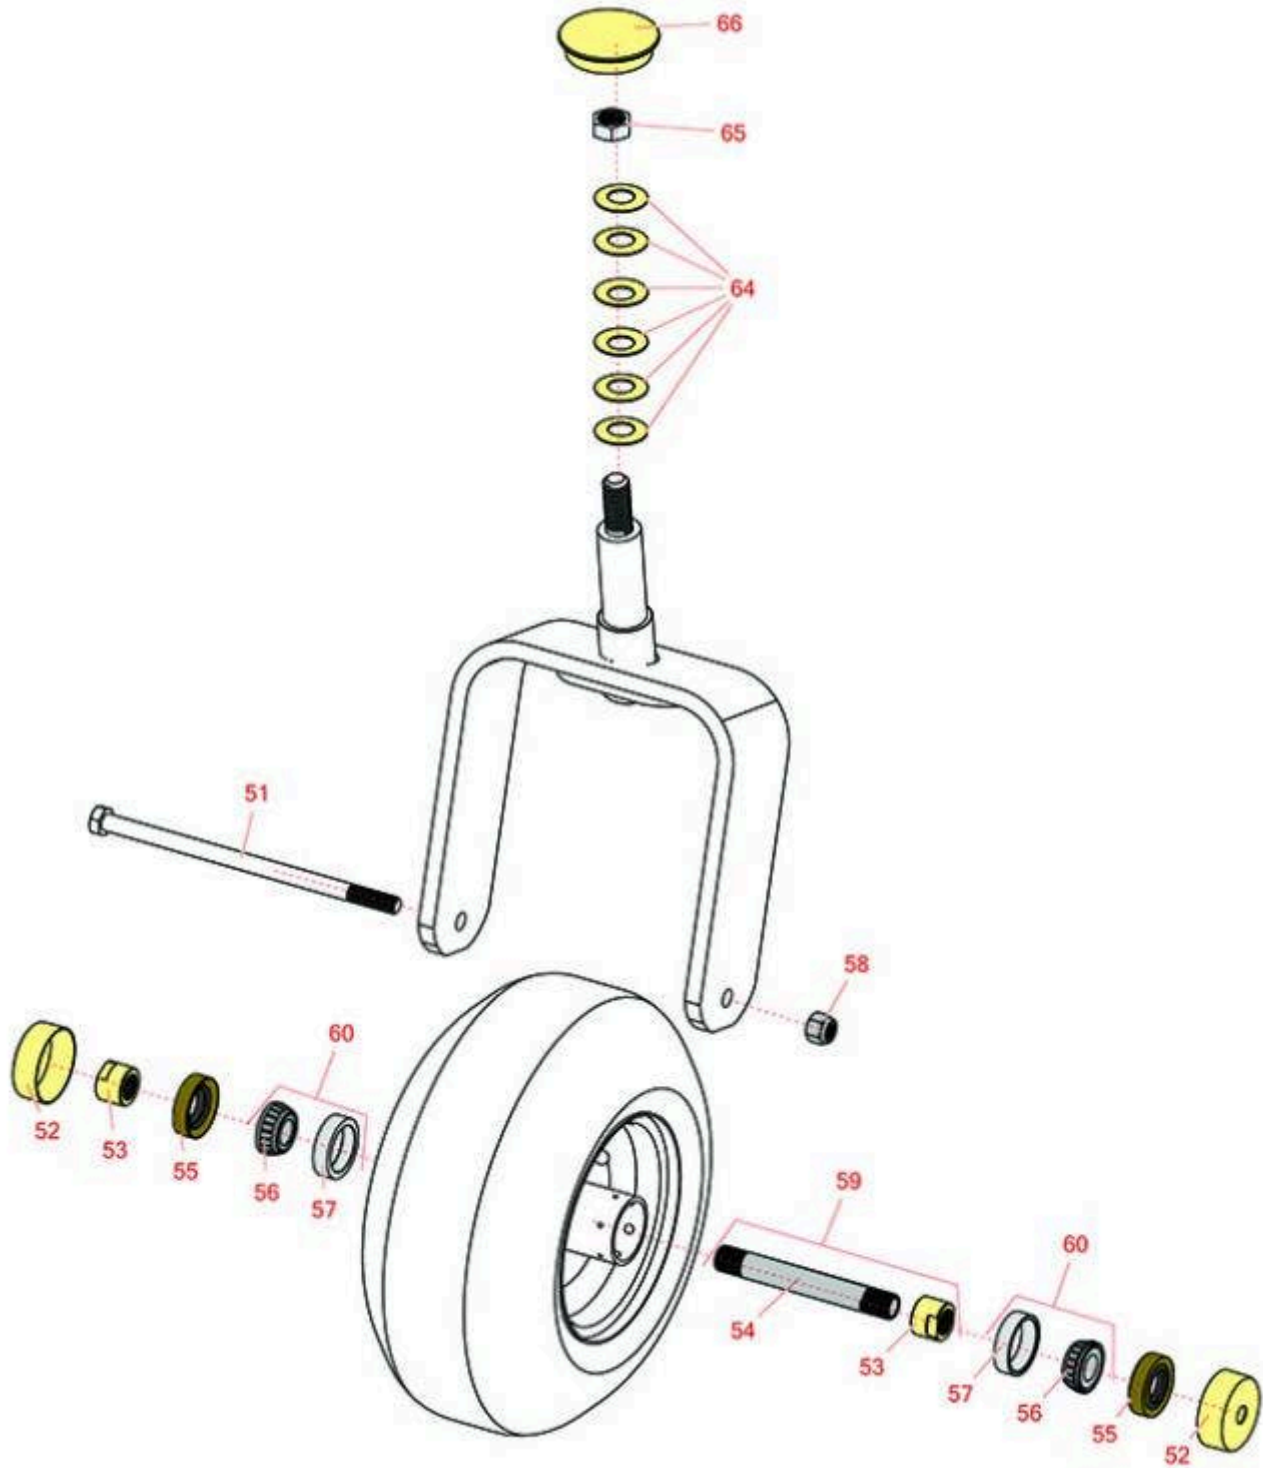

Replaces Exmark Lazer Z S-Series Parts

Zero Turn Mower with Yanmar Diesel & 72in Deck - Models
LZS80TDYM724W0, LZS80TDYM72RW0, LZS88CDYM724W0
Caster Wheel

All original equipment manufacturers names and part numbers are used for identification purposes only, and we are in no way implying that our products are original equipment parts. Prices subject to change without notice.

Replaces Exmark Lazer Z S-Series Parts

Zero Turn Mower with Yanmar Diesel & 72in Deck - Models
LZS80TDYM724W0, LZS80TDYM72RW0, LZS88CDYM724W0
Caster Wheel

Item No	R&R Part No.	OEM Part No.	Description	Qty Req	Order Quantity
Other parts Available					
51	R325-39	325-39	Bolt - Hx HD 1/2-13 x 9 1/2	2	
52	R103-2768	103-2768	Guard - Seal	4	
53	R103-3051	103-3051	Spacer - Nut - Hardened	4	
54	R103-5156	103-5156	Axle- Caster	2	
55	R103-0063	103-0063	Seal - Grease	4	
56	R254-78	1-633585	Tapered Bearing Cone	4	
57	R254-79	1-633584, R & R ONLY	Cup - Bearing	4	
<i>Tech Note: Use R254-79M installation mandrel to properly install race.:</i>					
58	RF5003	3296-23	Locknut - ESNA 1/2-13	2	
59	R126-5361	126-5361	Axle Assy - with Bushing - Caster	2	
60	R500534	1-633585, R & R ONLY	Bearing - with Cup	4	
64	R1-633508	1-633508	Washer - Spring Disc	12	
65	R3296-51	3296-51	Nut - Nylon Lock 3/4-10 Gr 8	2	
66	R126-9369	126-9369	Grease Cap - Castor	2	