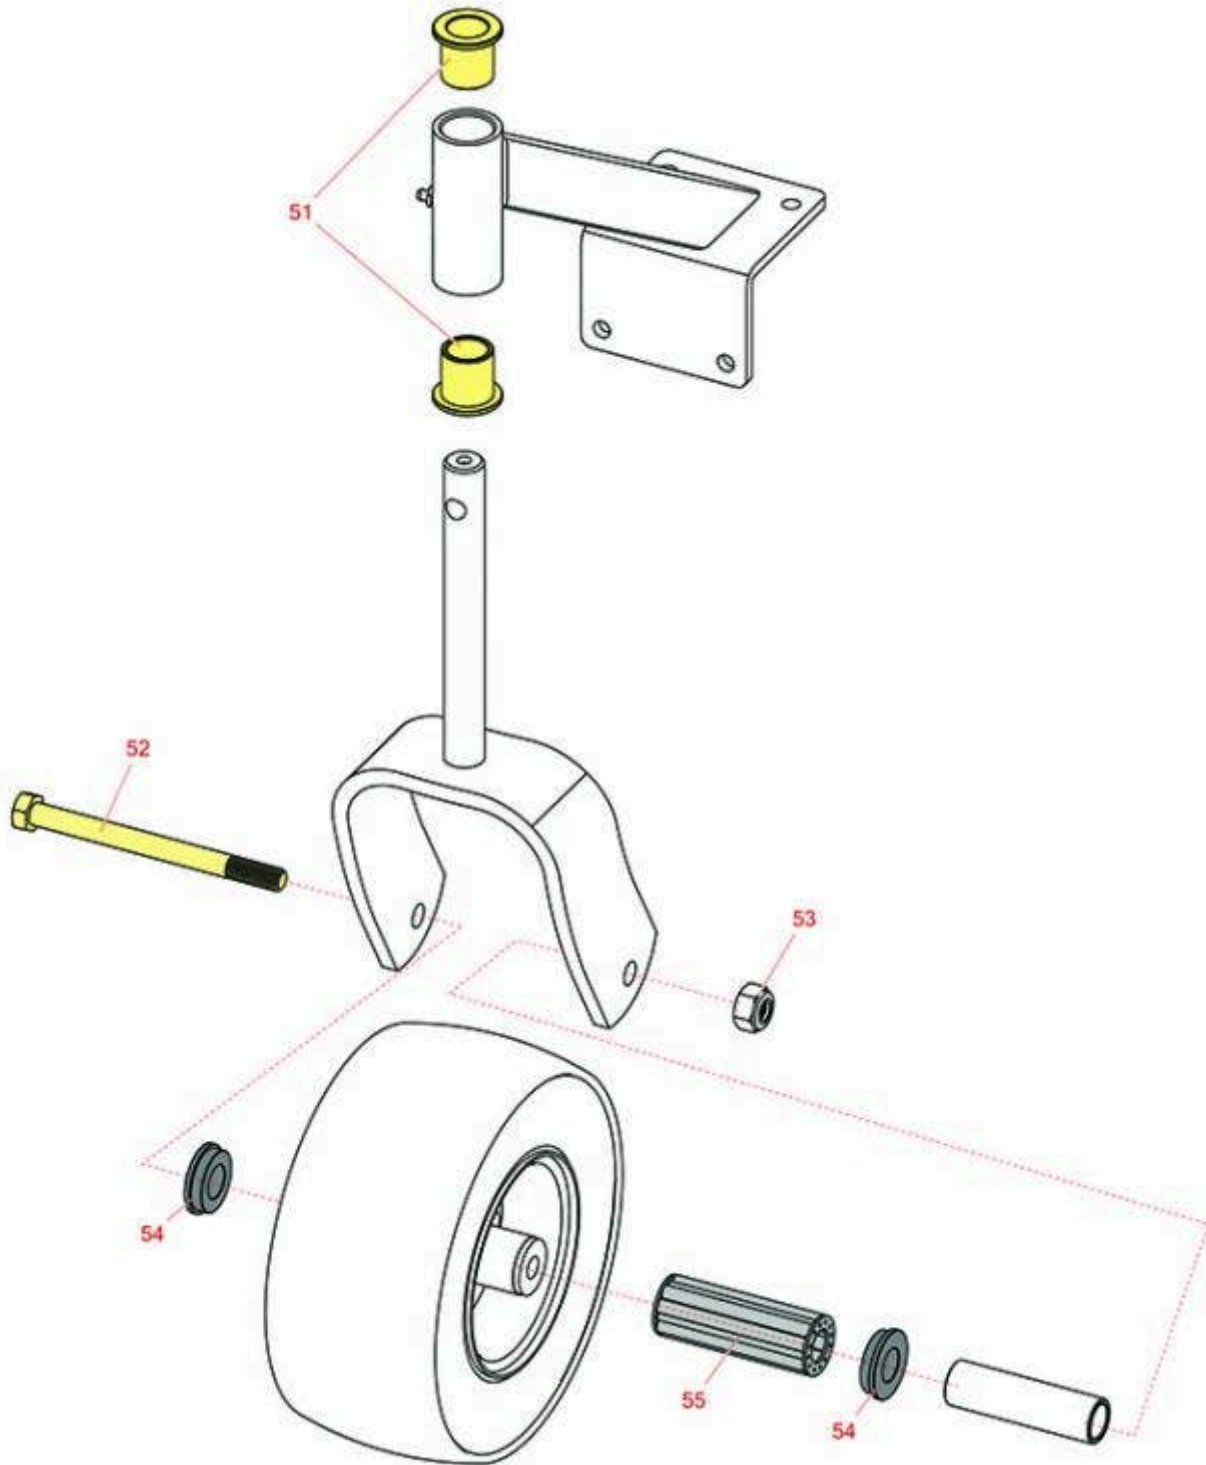

Replaces Exmark Viking Parts

Walk Behind Mower - Model VHS481GKA36200 with 36in

Deck

Caster Wheel

All original equipment manufacturers names and part numbers are used for identification purposes only, and we are in no way implying that our products are original equipment parts. Prices subject to change without notice.

Replaces Exmark Viking Parts

Walk Behind Mower - Model VHS481GKA36200 with 36in Deck
Caster Wheel

Item No	R&R Part No.	OEM Part No.	Description	Qty Req	Order Quantity
---------	--------------	--------------	-------------	---------	----------------

Other Parts Available

51	R1-303514	1-303514	Bearing - Flanged	4	
52	R325-20	325-20	Bolt - Hx HD 1/2-13 x 6	2	
53	R3296-25	3296-45	Locknut - 1/2-13 Heavy ESNA	2	
54	R1-513810	1-513810	Flanged Bushing	4	
55	R1-513809	1-513809	Bearing - Roller 3/4 ID x 3 3/4 Long	2	