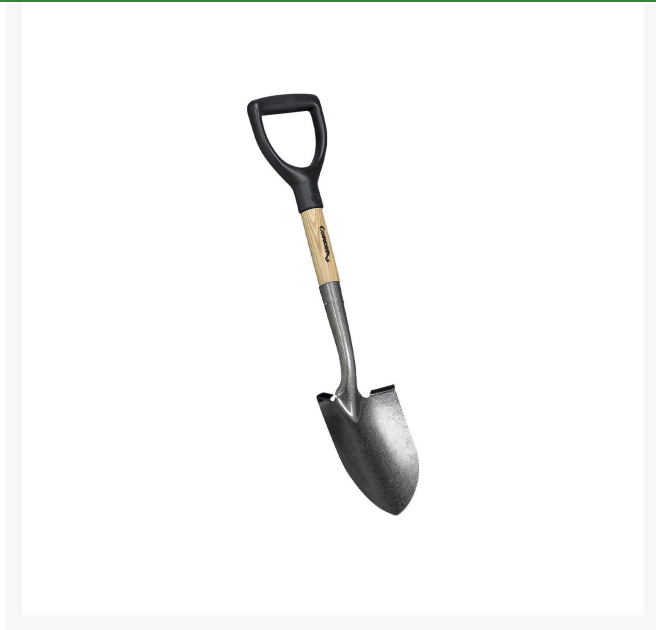

Corona Multi-Purpose Mini Shovel

RCSS25010

Details

The mini shovel is ideal for working in tight working conditions or on your knees. Features a strong 16-gauge tempered steel blade with forward-turned steps for firmer footing. The hardwood handle with D-Grip controls easily controls material being moved.

- Designed for Working on Your Knees or Tight Conditions
- Strong, 15-Gauge Tempered Steel Blade
- Forward-Turned Steps for Firmer Footing
- Hardwood D-Grip Handle

Specifications

Manufacturer	Corona
Head Material	Tempered Steel