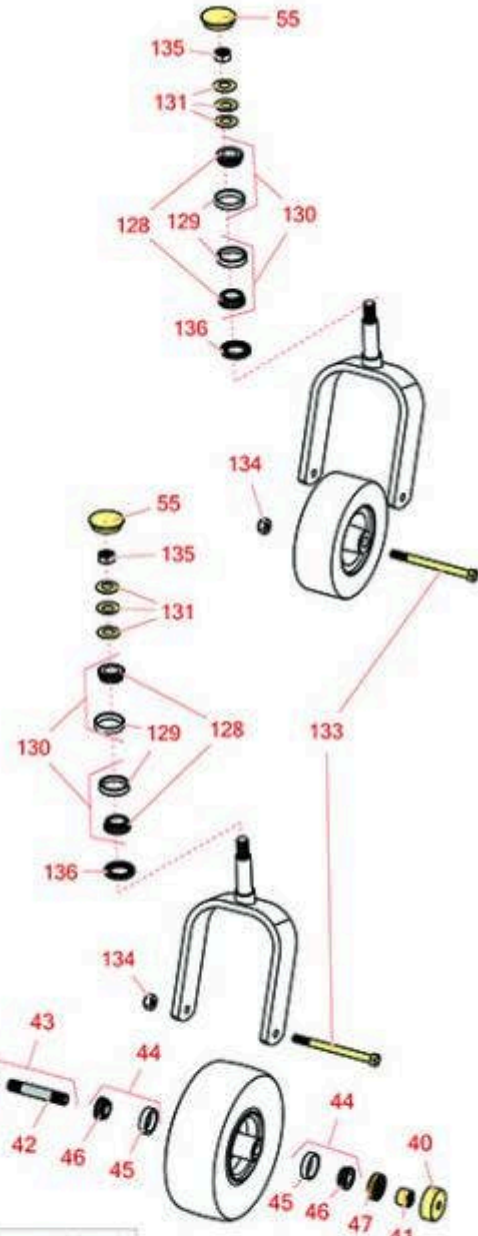

# Replaces Exmark Lazer Z S-Series Parts

Zero Turn Mower with Yanmar Diesel & 96in Deck - Model

LZS88CDYM96RW0

Caster Wheel

RH Wing Caster Wheels

LH Wing Caster Wheels

Center Deck Caster Wheels

All original equipment manufacturers names and part numbers are used for identification purposes only, and we are in no way implying that our products are original equipment parts. Prices subject to change without notice.

# Replaces Exmark Lazer Z S-Series Parts

Zero Turn Mower with Yanmar Diesel & 96in Deck - Model

LZS88CDYM96RW0

Caster Wheel

Item No	R&R Part No.	OEM Part No.	Description	Qty Req	Order Quantity
<b>Other Parts Available</b>					
40	<b>R103-2768</b>	103-2768	Guard - Seal	8	
41	<b>R103-3051</b>	103-3051	Spacer - Nut - Hardened	8	
42	<b>R103-3157</b>		Axle - Caster Wheel	2	
43	<b>R126-5359</b>	126-5359	Caster Axle Assy w/Bushing	2	
44	<b>R500534</b>	1-633585, R & R ONLY	Bearing - with Cup	8	
45	<b>R254-79</b>	1-633584, R & R ONLY	Cup - Bearing	8	
<i>Tech Note: Use R254-79M installation mandrel to properly install race.:</i>					
46	<b>R254-78</b>	1-633585	Tapered Bearing Cone	8	
47	<b>R103-0063</b>	103-0063	Seal - Grease	8	
50	<b>R126-9369</b>	126-9369	Grease Cap - Castor	2	
51	<b>R103-5156</b>	103-5156	Axle- Caster	2	
52	<b>RF5003</b>	3296-23	Locknut - ESNA 1/2-13	2	
53	<b>R325-39</b>	325-39	Bolt - Hx HD 1/2-13 x 9 1/2	2	
54	<b>R126-5361</b>	126-5361	Axle Assy - with Bushing - Caster	2	
55	<b>R103-4882</b>	103-4882	Grease Cap - Castor	3	
128	<b>R254-94</b>	1-543509	Tapered Bearing Cone	6	
129	<b>R254-72</b>	1-543508	Cup - Bearing	6	
130	<b>R500596</b>	R & R ONLY	Tapered Bearing Set - Cup and Cone	6	
131	<b>R1-633508</b>	1-633508	Washer - Spring Disc	21	