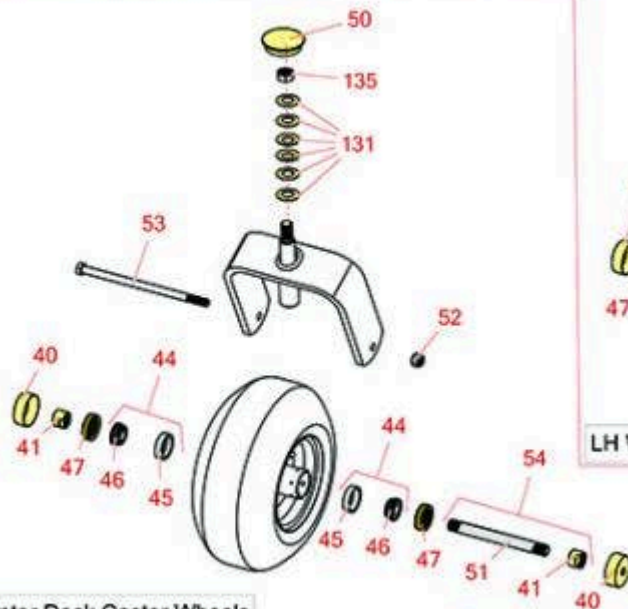

# Replaces Exmark Lazer Z S-Series Parts

Zero Turn Mower with Yanmar Diesel & 96in Deck - Model

LZS88CDYM96RW0

Caster Wheel

RH Wing Caster Wheels

LH Wing Caster Wheels

Center Deck Caster Wheels

All original equipment manufacturers names and part numbers are used for identification purposes only, and we are in no way implying that our products are original equipment parts. Prices subject to change without notice.

# Replaces Exmark Lazer Z S-Series Parts

Zero Turn Mower with Yanmar Diesel & 96in Deck - Model

LZS88CDYM96RW0

Caster Wheel

Item No	R&R Part No.	OEM Part No.	Description	Qty Req	Order Quantity
<b>Other Parts Available</b>					
40	<b>R103-2768</b>	103-2768	Guard - Seal	8	
41	<b>R103-3051</b>	103-3051	Spacer - Nut - Hardened	8	
42	<b>R103-3157</b>		Axle - Caster Wheel	2	
43	<b>R126-5359</b>	126-5359	Caster Axle Assy w/Bushing	2	
44	<b>R500534</b>	1-633585, R & R ONLY	Bearing - with Cup	8	
45	<b>R254-79</b>	1-633584, R & R ONLY	Cup - Bearing	8	
<i>Tech Note: Use R254-79M installation mandrel to properly install race.:</i>					
46	<b>R254-78</b>	1-633585	Tapered Bearing Cone	8	
47	<b>R103-0063</b>	103-0063	Seal - Grease	8	
50	<b>R126-9369</b>	126-9369	Grease Cap - Castor	2	
51	<b>R103-5156</b>	103-5156	Axle- Caster	2	
52	<b>RF5003</b>	3296-23	Locknut - ESNA 1/2-13	2	
53	<b>R325-39</b>	325-39	Bolt - Hx HD 1/2-13 x 9 1/2	2	
54	<b>R126-5361</b>	126-5361	Axle Assy - with Bushing - Caster	2	
55	<b>R103-4882</b>	103-4882	Grease Cap - Castor	3	
128	<b>R254-94</b>	1-543509	Tapered Bearing Cone	6	
129	<b>R254-72</b>	1-543508	Cup - Bearing	6	
130	<b>R500596</b>	R & R ONLY	Tapered Bearing Set - Cup and Cone	6	
131	<b>R1-633508</b>	1-633508	Washer - Spring Disc	21	