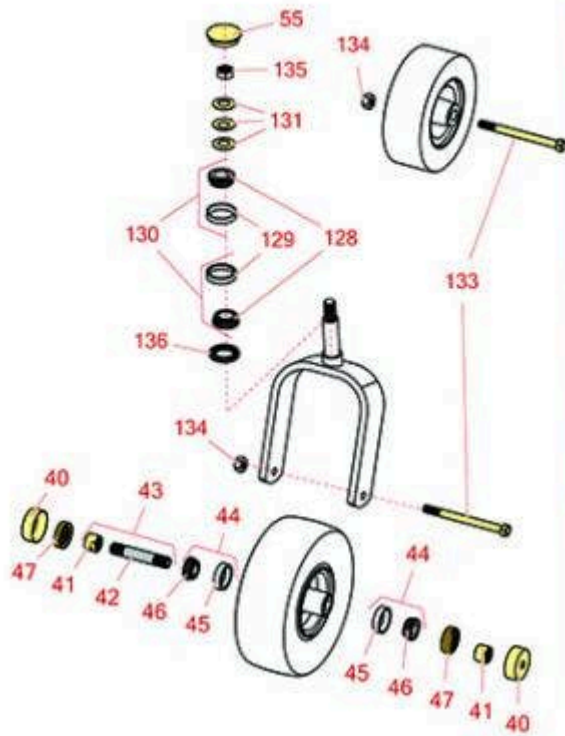

Replaces Exmark Lazer Z S-Series Parts

Zero Turn Mower with Yanmar Diesel & 96in Deck - Model

LZS88CDYM96RW0

Caster Wheel