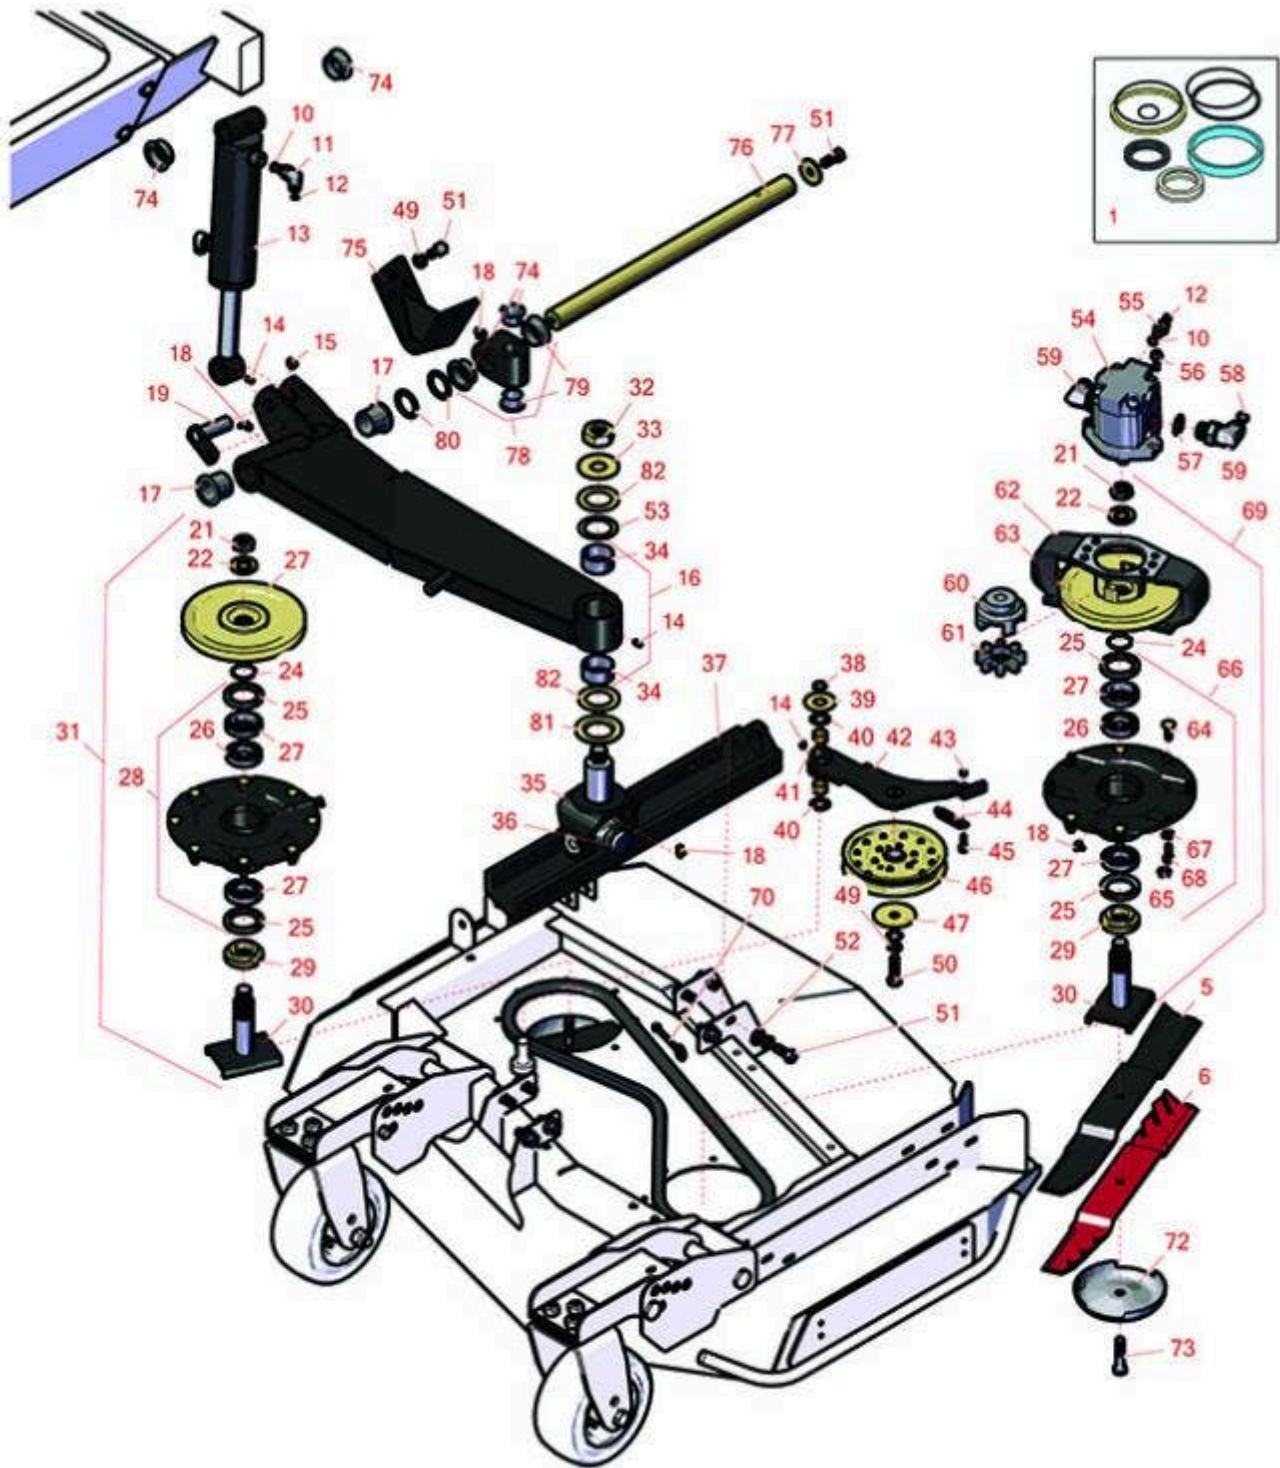

Replaces Toro Groundsmaster 4000-D Parts

Replacement Rotary Decks - Models 30415, 30416, 30417,
30476, 30477 & 30478
Left-Hand Deck Lift Arms and Spindle - Models 30416 &
30477

All original equipment manufacturers names and part numbers are used for identification purposes only, and we are in no way implying that our products are original equipment parts. Prices subject to change without notice.

Replaces Toro Groundsmaster 4000-D Parts

Replacement Rotary Decks - Models 30415, 30416, 30417,
30476, 30477 & 30478

Left-Hand Deck Lift Arms and Spindle - Models 30416 &
30477

Item No	R&R Part No.	OEM Part No.	Description	Qty Req	Order Quantity
Overhaul Kits					
1	R107-0249	107-0249	Seal Kit - Fits R107-4303 Cyl	1	
2	R55-7660	108-8076	Belt - V Rotary Deck	1	
Rotary Blades					
5	R92-5608	92-5608, 92-5608-03	Mower Blade - 21.75 in	2	
6	R92-5608M	104-1303, 107-0214-03	Mower Blade - Mulcher 21.75	2	
Other Parts Available					
10	R237-42	237-42, 31-4160	O-Ring	3	
11	R340-77	340-100, 340-77, 95-7889	Hydraulic Fitting	2	
12	R237-22	107-8844, 237-22, 237-78	O-Ring	3	
13	R107-4303	107-4303, 99-5496	Cylinder - Lift - Wing	1	
14	R302-5	21-6010, 302-11, 302-37, 302-47, 302-5, 302-57, 302-58, 302-6, 31-0300, 32-9660, 60-0800, 62-3880, 92-4181	Fitting - Grease	4	