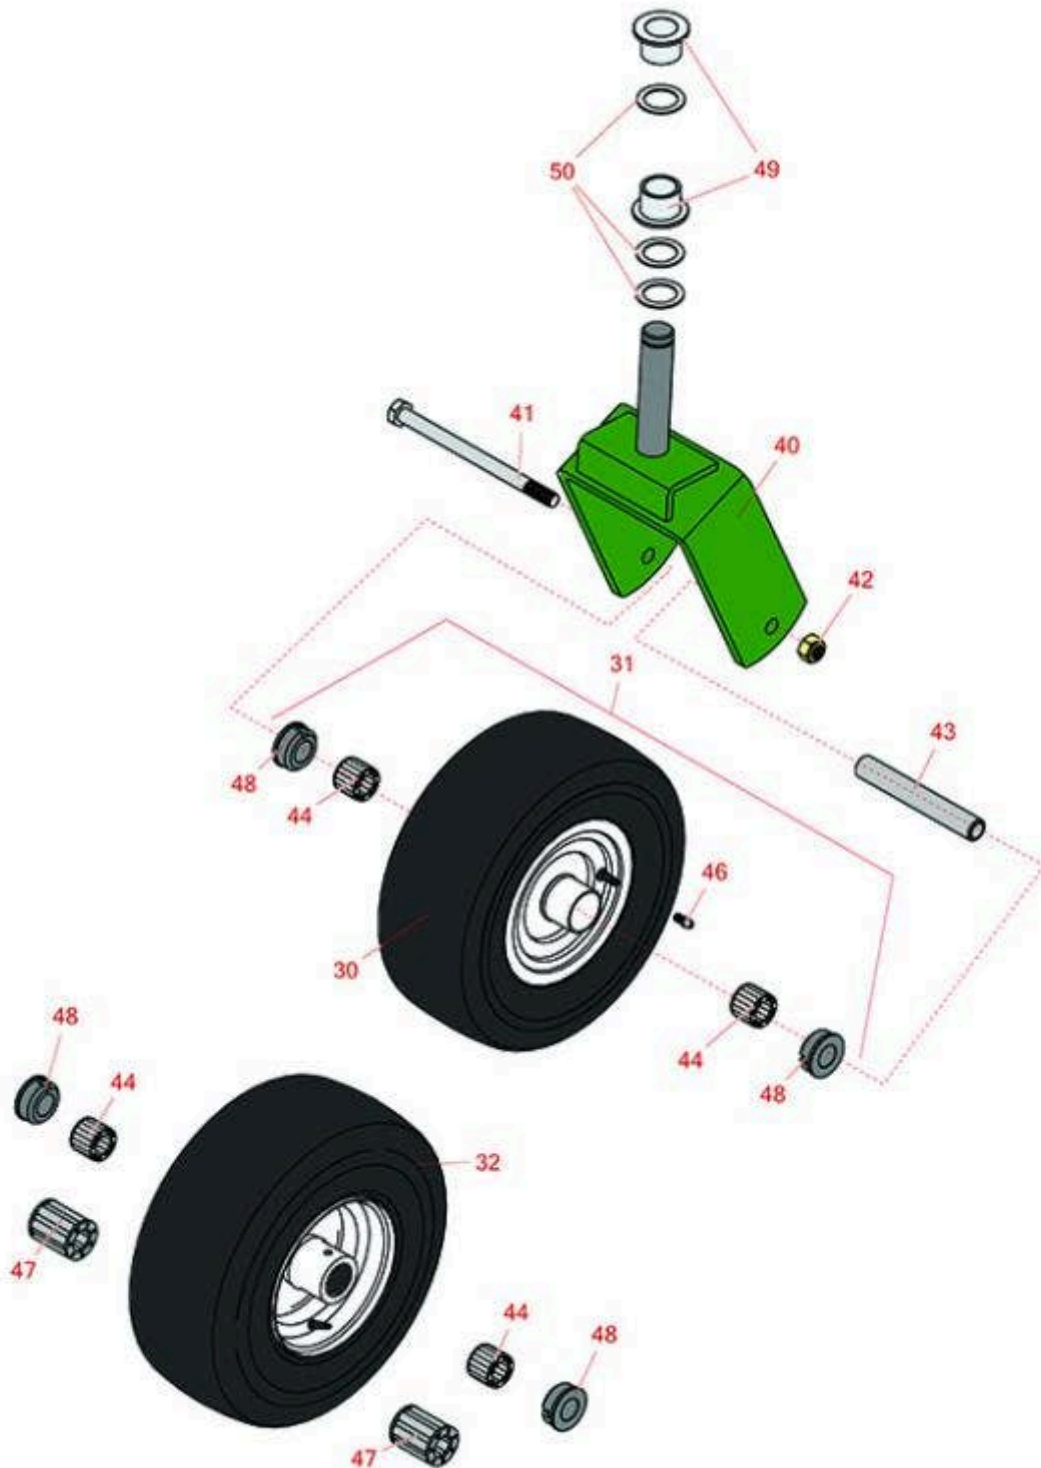

# Replaces John Deere 1420 Rotary Mower Parts

62in & 72in Side & Rear Discharge Deck - Models 2814 Caster Wheel

All original equipment manufacturers names and part numbers are used for identification purposes only, and we are in no way implying that our products are original equipment parts. Prices subject to change without notice.

# Replaces John Deere 1420 Rotary Mower Parts

62in & 72in Side & Rear Discharge Deck - Models 2814  
Caster Wheel

Item No	R&R Part No.	OEM Part No.	Description	Qty Req	Order Quantity
31	<b>R500550</b>	AM101589, AM101883	Tire & Wheel - Pneumatic 4 Ply Carlisle	2	
31	<b>RTCA13832</b>	TCA13217, TCA13832	Tire & Wheel - Pneu 11x4.00-5 Sm Kenda	2	
32	<b>RTCA20363</b>	TCA20363	Wheel and Tire Assy - Foam Filled 11x4.00-5 Sm	2	
<b>Other Parts Available</b>					
40	<b>RTCA12095</b>	TCA12095	Caster Fork	2	
41	<b>R19M7841</b>	19M7841	Bolt - Hex HD M12 x 170	2	
42	<b>R14M7401</b>	14M7401	Locknut - 12mm x 1.75	2	
43	<b>RM84516</b>	M84516	Spacer - Caster Wheel	2	
44	<b>RJD7945</b>	JD7945	Bearing - Caster Wheel - 1 3/4" Long	4	
46	<b>R471217</b>	JD7803	Fitting - Grease	2	
47	<b>R63-8580</b>	TCU12034	Bearing - Roller - 1" Long	4	
48	<b>R62-5580</b>	TCU12600	Bearing - Flanged - Caster	4	
49	<b>RM83541</b>	M83541	Bushing - Flanged - 1 in ID	4	
50	<b>R24H1862</b>	24H1862	Washer - 1-1/32" x 1-1/2" x 0.060"	6	