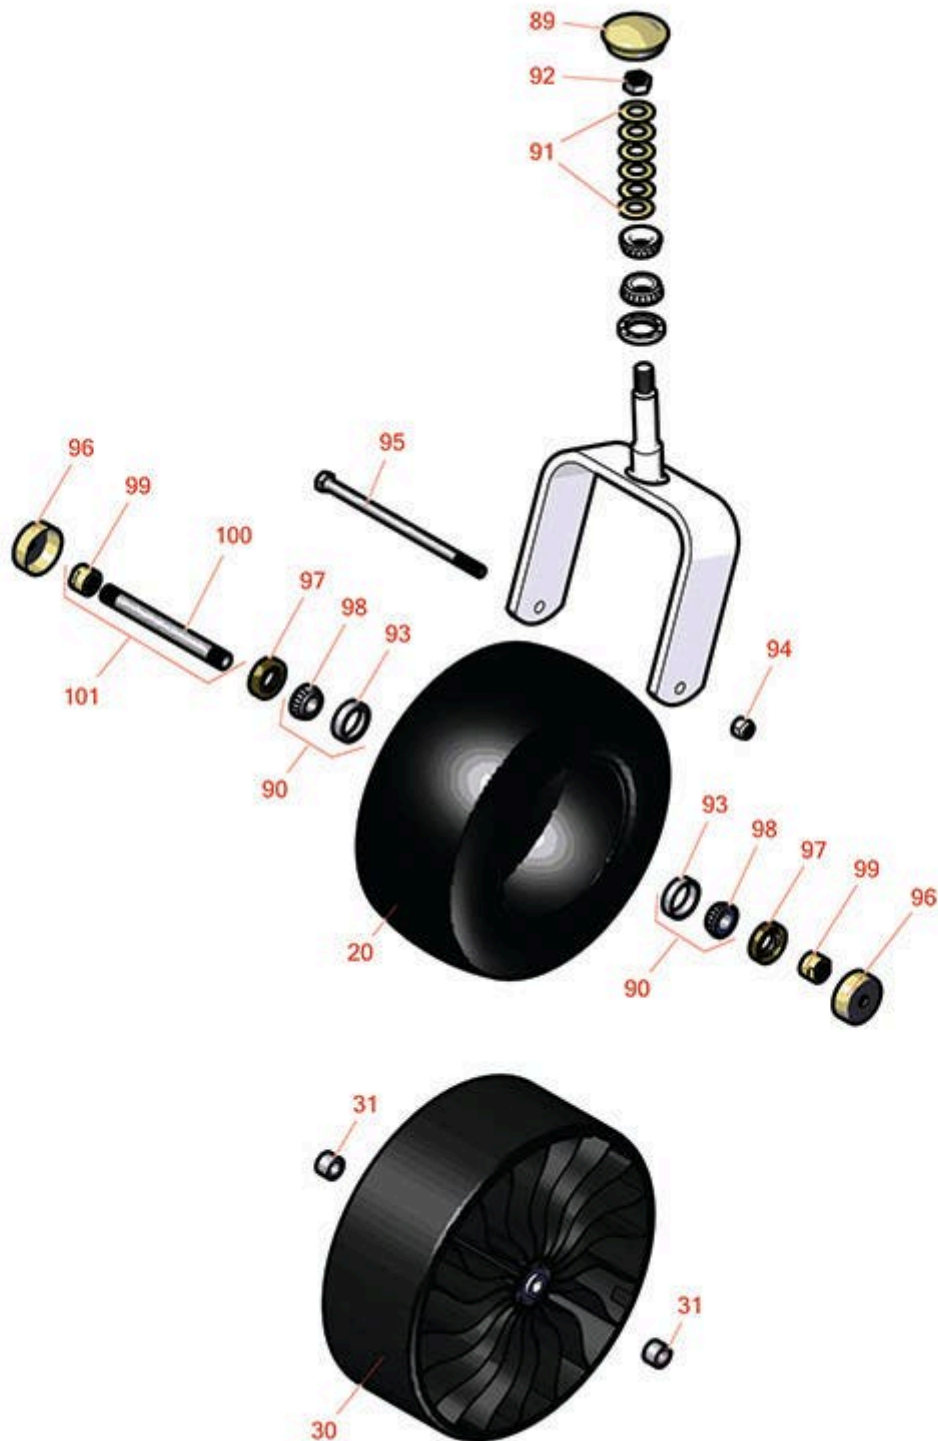

Replaces Toro Z Master Professional 7500-D Parts

Zero-Turn Mower with 60in Deck - Model 72028
Caster Wheel

All original equipment manufacturers names and part numbers are used for identification purposes only, and we are in no way implying that our products are original equipment parts. Prices subject to change without notice.

Replaces Toro Z Master Professional 7500-D Parts

Zero-Turn Mower with 60in Deck - Model 72028
Caster Wheel

Item No	R&R Part No.	OEM Part No.	Description	Qty Req	Order Quantity
---------	--------------	--------------	-------------	---------	----------------

90	R500534	1-633585	Bearing - with Cup	4	
----	----------------	----------	--------------------	---	--

Detail Description: Kit includes: 1 ea R254-78- Bearing Cone & R254-79 Bearing Cone:

91	R1-633508	1-633508	Washer - Spring Disc	12	
----	------------------	----------	----------------------	----	--

92	R3296-51	3296-51, 3296-81	Nut - Nylon Lock 3/4-10 Gr 8	2	
----	-----------------	---------------------	------------------------------	---	--

93	R254-79	01-103-0060, 01-103-0130, 1-633584, 252-106, 254-79, 32-7800, 32-9590	Cup - Bearing	4	
----	----------------	---	---------------	---	--