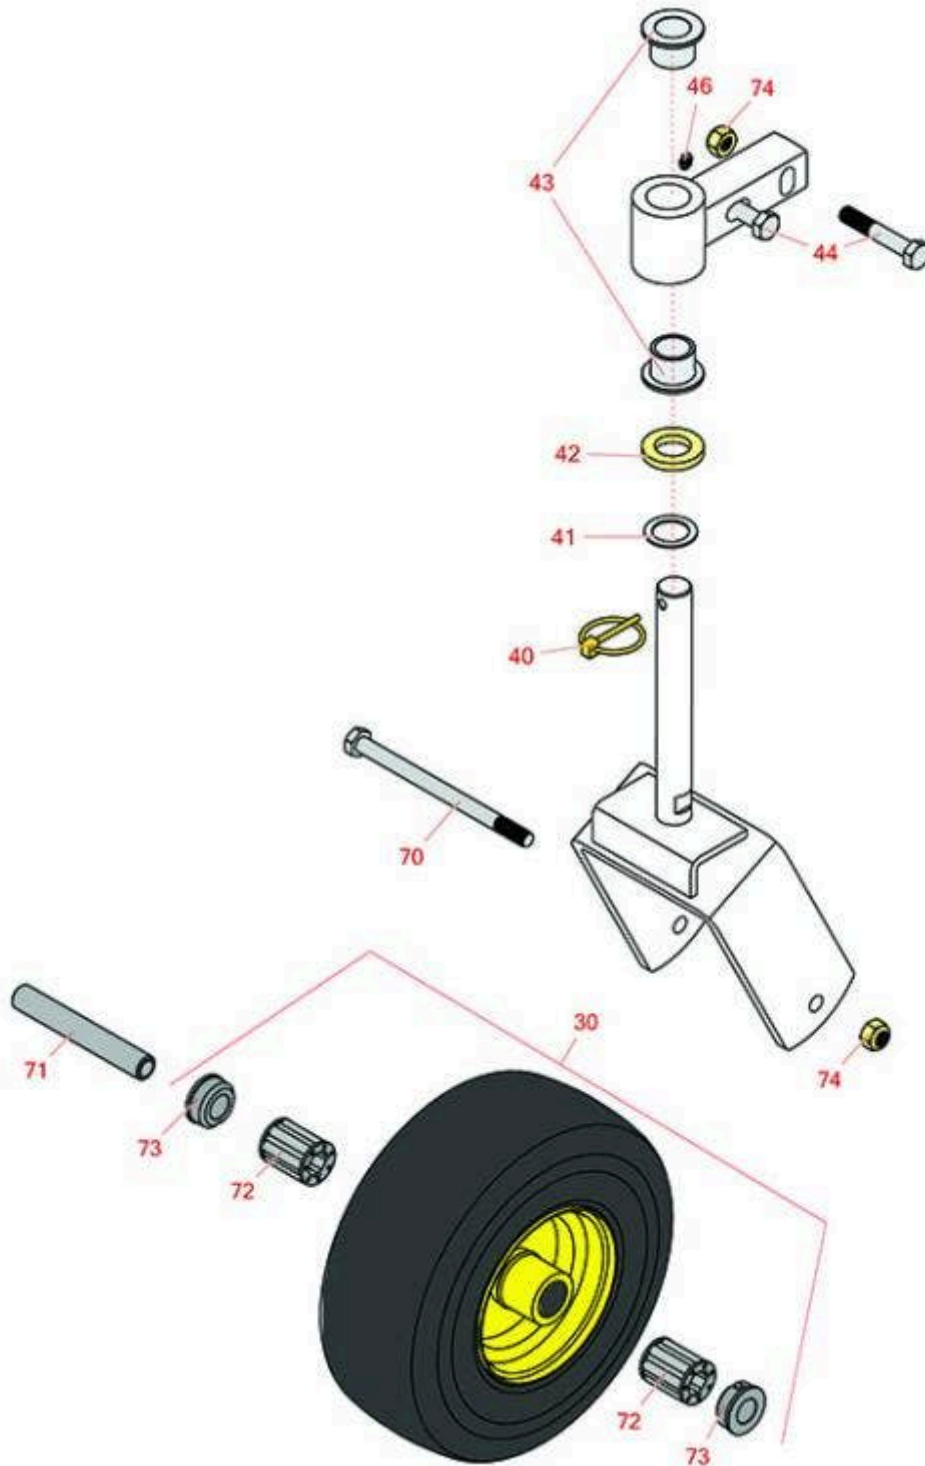

Replaces John Deere 1575 Rotary Mower Parts

60, 62 or 72in Rotary Mower
60in Deck Caster Wheel

All original equipment manufacturers names and part numbers are used for identification purposes only, and we are in no way implying that our products are original equipment parts. Prices subject to change without notice.

Replaces John Deere 1575 Rotary Mower Parts

60, 62 or 72in Rotary Mower
60in Deck Caster Wheel

Item No	R&R Part No.	OEM Part No.	Description	Qty Req	Order Quantity
Tires & Wheels					
30	RTCA20363	TCA20363	Wheel and Tire Assy - Foam Filled 11x4.00-5 Sm	2	
Other Parts Available					
40	RM115827	M115827	Pin - Quick Lock	2	
41	R24H1862	24H1862	Washer - 1-1/32" x 1-1/2" x 0.060"	2	
42	RT30636	T30636	Washer	2	
43	RM83541	M83541	Bushing - Flanged - 1 in ID	4	
44	R19M7817	19M7817	Bolt - M12-1.75 x 70 Hx HD Fl	4	
46	R302-5	JD7797, JD7842, JD7844	Fitting - Grease	2	
70	R19M7841	19M7841	Bolt - Hex HD M12 x 170	2	
71	RM84516	M84516	Spacer - Caster Wheel	2	
72	R63-8580	TCU12034	Bearing - Roller - 1" Long	4	
73	R62-5580	TCU12600	Bearing - Flanged - Caster	4	
74	R14M7401	14M7401	Locknut - 12mm x 1.75	6	