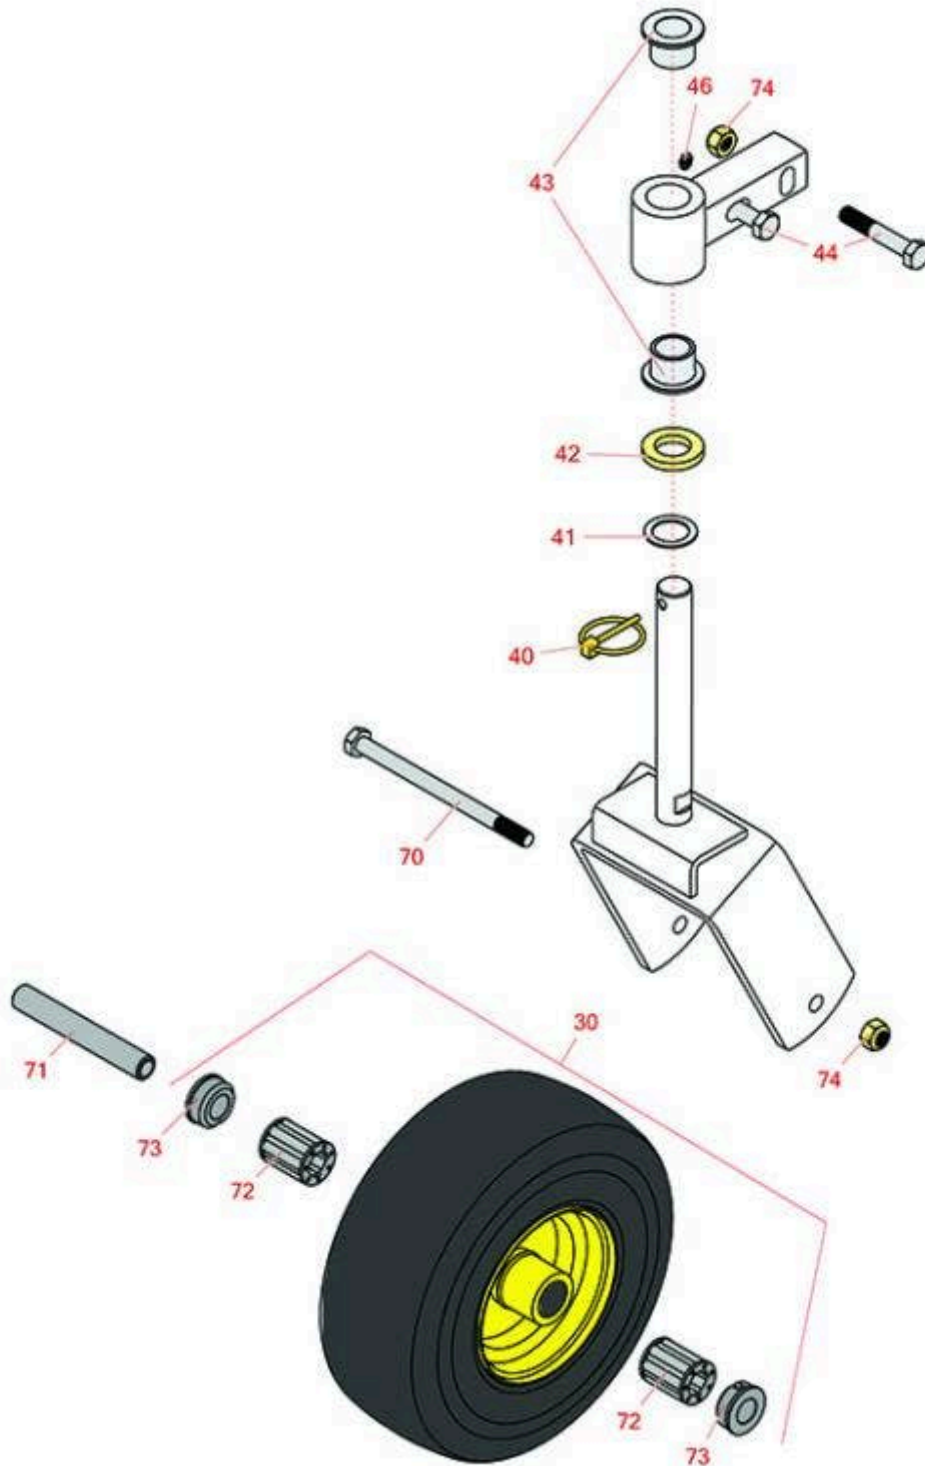

Replaces John Deere 1575 Rotary Mower Parts

60, 62 or 72in Rotary Mower
62in Deck Caster Wheel

All original equipment manufacturers names and part numbers are used for identification purposes only, and we are in no way implying that our products are original equipment parts. Prices subject to change without notice.

Replaces John Deere 1575 Rotary Mower Parts

60, 62 or 72in Rotary Mower
62in Deck Caster Wheel

Item No	R&R Part No.	OEM Part No.	Description	Qty Req	Order Quantity
---------	--------------	--------------	-------------	---------	----------------

Tires & Wheels

30	RTCA20363	TCA20363	Wheel and Tire Assy - Foam Filled 11x4.00-5 Sm	2	
----	------------------	----------	--	---	--

Other Parts Available

40	RM115827	M115827	Pin - Quick Lock	2	
41	R24H1862	24H1862	Washer - 1-1/32" x 1-1/2" x 0.060"	2	
42	RT30636	T30636	Washer	2	
43	RM83541	M83541	Bushing - Flanged - 1 in ID	4	
44	R19M7817	19M7817	Bolt - M12-1.75 x 70 Hx HD Fl	4	
46	R302-5	JD7797, JD7842, JD7844	Fitting - Grease	2	
70	R19M7841	19M7841	Bolt - Hex HD M12 x 170	2	
71	RM84516	M84516	Spacer - Caster Wheel	2	
72	R63-8580	TCU12034	Bearing - Roller - 1" Long	4	
73	R62-5580	TCU12600	Bearing - Flanged - Caster	4	
74	R14M7401	14M7401	Locknut - 12mm x 1.75	6	