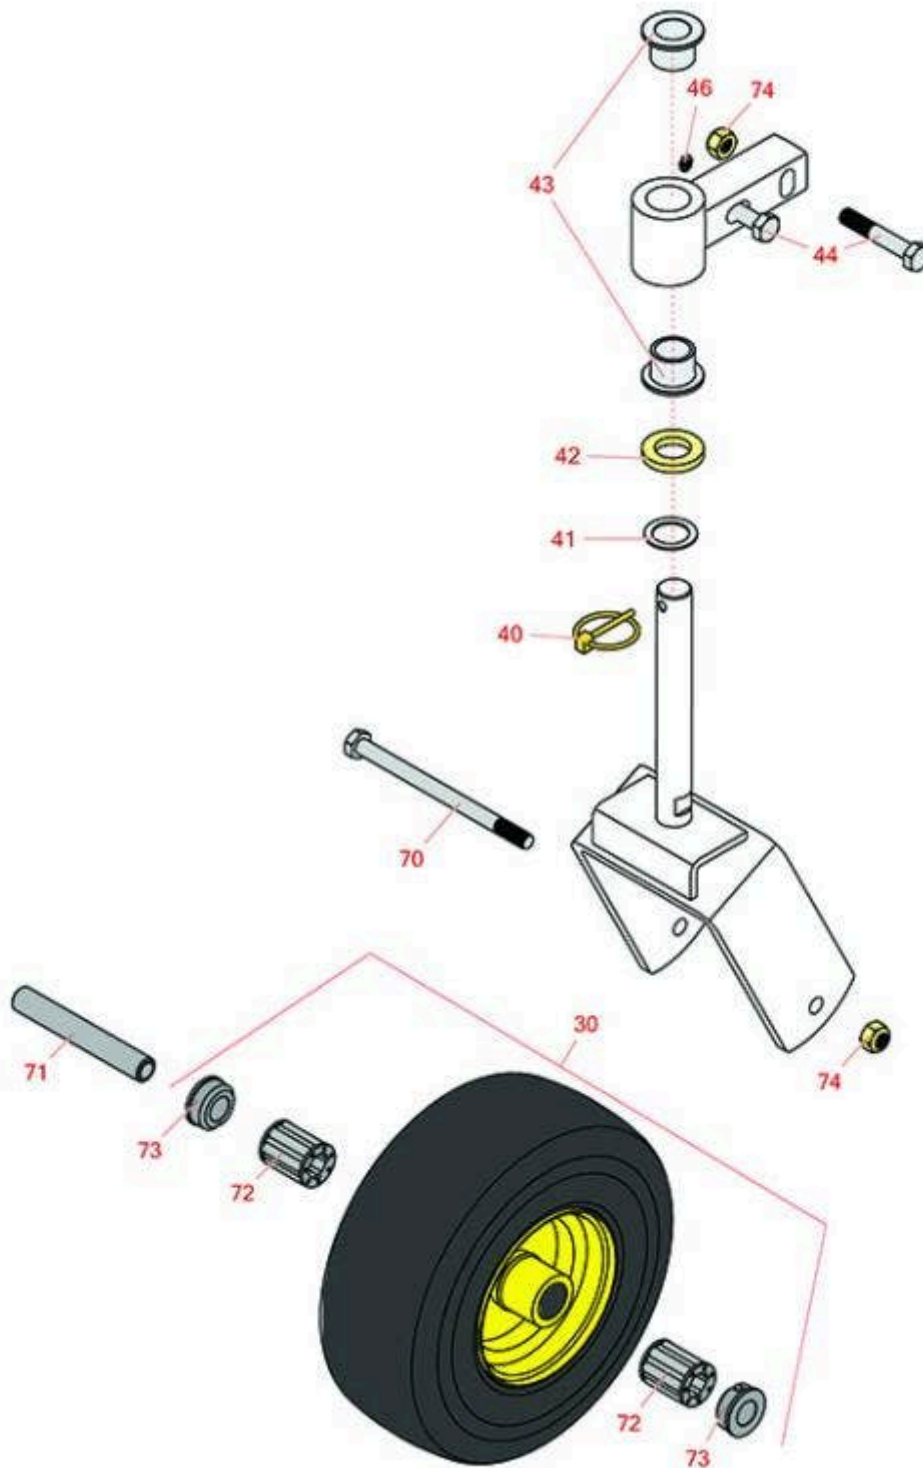

Replaces John Deere 1575 Rotary Mower Parts

60, 62 or 72in Rotary Mower
72in Deck Caster Wheel

All original equipment manufacturers names and part numbers are used for identification purposes only, and we are in no way implying that our products are original equipment parts. Prices subject to change without notice.

Replaces John Deere 1575 Rotary Mower Parts

60, 62 or 72in Rotary Mower
72in Deck Caster Wheel

Item No	R&R Part No.	OEM Part No.	Description	Qty Req	Order Quantity
---------	--------------	--------------	-------------	---------	----------------

Tires & Wheels

30	RTCA20363	TCA20363	Wheel and Tire Assy - Foam Filled 11x4.00-5 Sm	2	
----	------------------	----------	--	---	--

Other Parts Available

40	RM115827	M115827	Pin - Quick Lock	2	
41	R24H1862	24H1862	Washer - 1-1/32" x 1-1/2" x 0.060"	2	
42	RT30636	T30636	Washer	2	
43	RM83541	M83541	Bushing - Flanged - 1 in ID	4	
44	R19M7817	19M7817	Bolt - M12-1.75 x 70 Hx HD Fl	4	
46	R302-5	JD7797, JD7842, JD7844	Fitting - Grease	2	
70	R19M7841	19M7841	Bolt - Hex HD M12 x 170	2	
71	RM84516	M84516	Spacer - Caster Wheel	2	
72	R63-8580	TCU12034	Bearing - Roller - 1" Long	4	
73	R62-5580	TCU12600	Bearing - Flanged - Caster	4	
74	R14M7401	14M7401	Locknut - 12mm x 1.75	6	