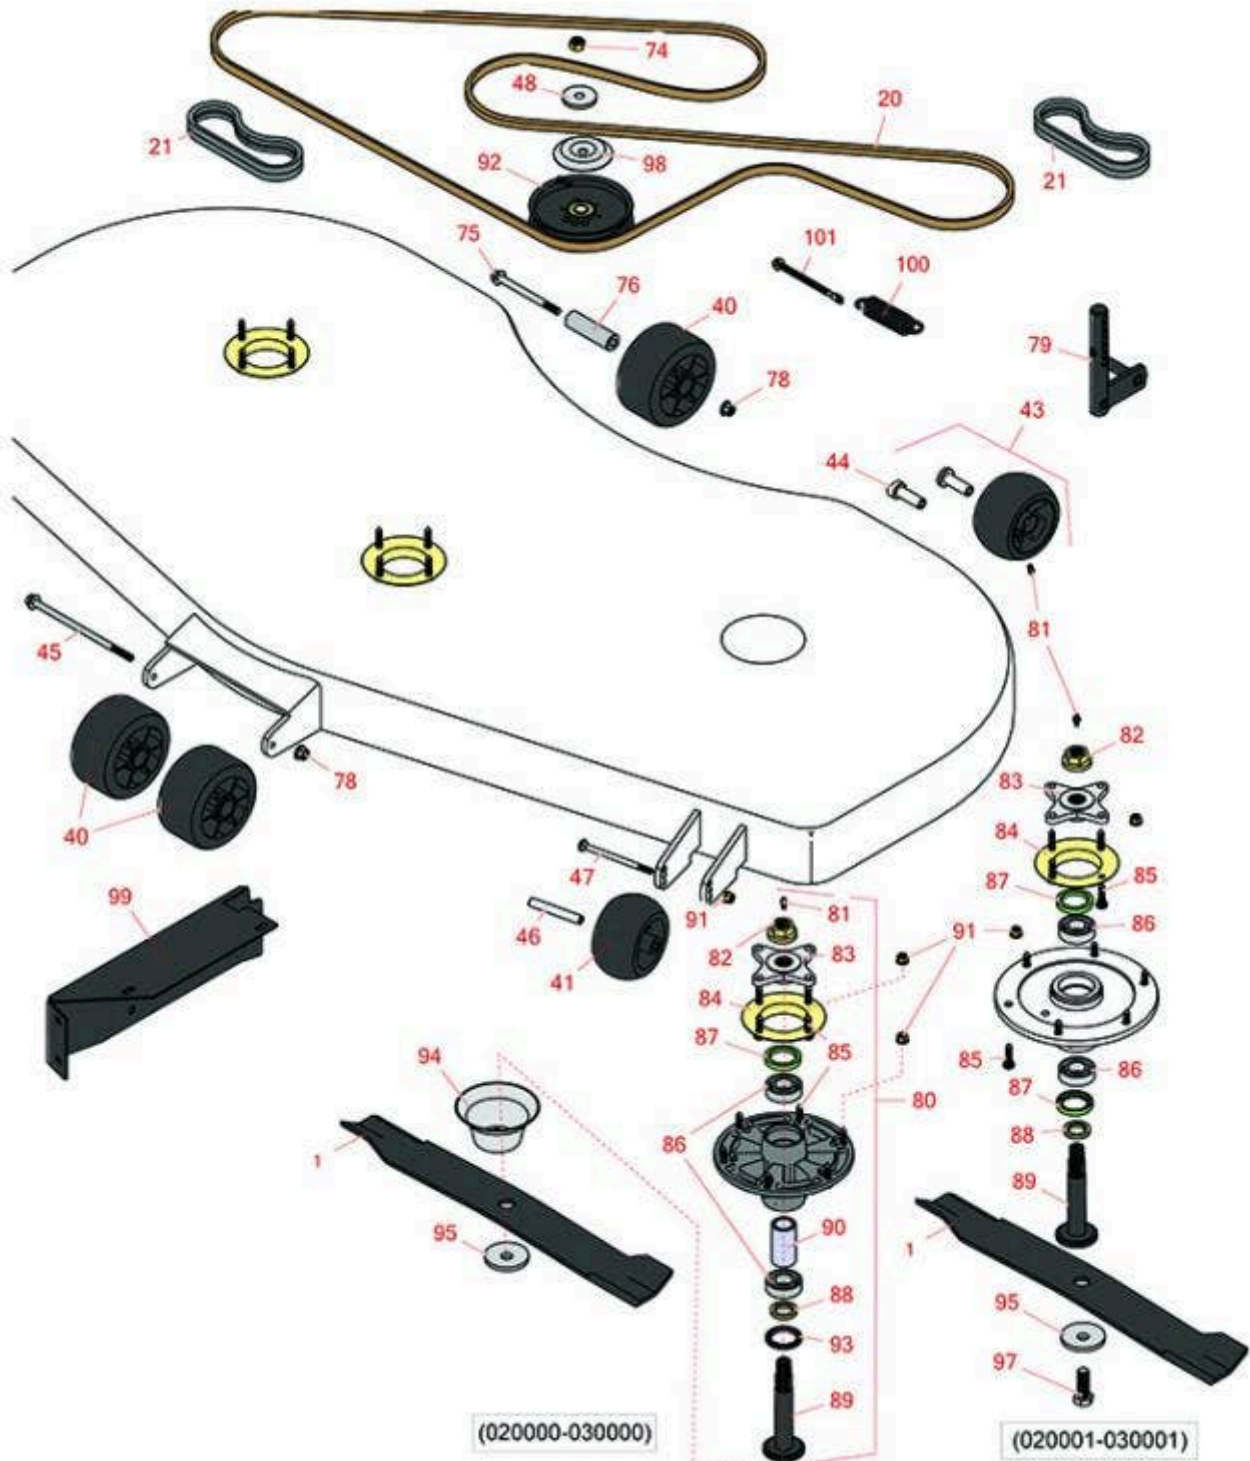

Replaces John Deere 1575 Rotary Mower Parts

60, 62 or 72in Rotary Mower
72in Deck Parts

All original equipment manufacturers names and part numbers are used for identification purposes only, and we are in no way implying that our products are original equipment parts. Prices subject to change without notice.

Replaces John Deere 1575 Rotary Mower Parts

60, 62 or 72in Rotary Mower
72in Deck Parts

Item No	R&R Part No.	OEM Part No.	Description	Qty Req	Order Quantity
---------	--------------	--------------	-------------	---------	----------------

Rotary Blades

1	RTCU15882	M143749, TCU15882	Mower Blade - High Lift - 25 x 3 x 1/4 w/.910 Hole	3	
---	------------------	----------------------	--	---	--

Belts

20	RTCU19900	TCU19900	Belt - V - Fits 72 in Decks	1	
----	------------------	----------	-----------------------------	---	--

Tech Note: Fits Model 2814 Only:

21	RTCA14778	TCA14778	Belt Set	3	
----	------------------	----------	----------	---	--

Other Parts Available

40	RTCU34060	TCU34060	Roller - 5 1/2 x 3	3	
41	RTCU18744	TCU18744, UC28193	Wheel - 5 in x 2 3/4	2	
43	RAM125172	AM125172	Wheel Kit - Gage Wheel	2	
44	RM111490	M111490	Bushing - Concave	2	
45	R19M10348	19M10348	Bolt- M10 x 200 w/Washer	1	
46	RTCU19299	TCU19299	Axle Bushing	2	
47	R03M7268	03M7268	Bolt - M8 x 120 Carriage 8.8	2	
48	RM132309	M132309	Spacer	2	
74	R14M7401	14M7401	Locknut - 12mm x 1.75	2	
75	R19M7944	19M7944	Bolt - M10-1.5 x 120 Hx HD Fl Cl 10.9	1	
76	RTCU28739	TCU28739	Axle	1	
78	R14M7465	14M7465	Lock Nut - M10-1.50 Fl	7	
79	RAM129501	AM129501	Arm	2	