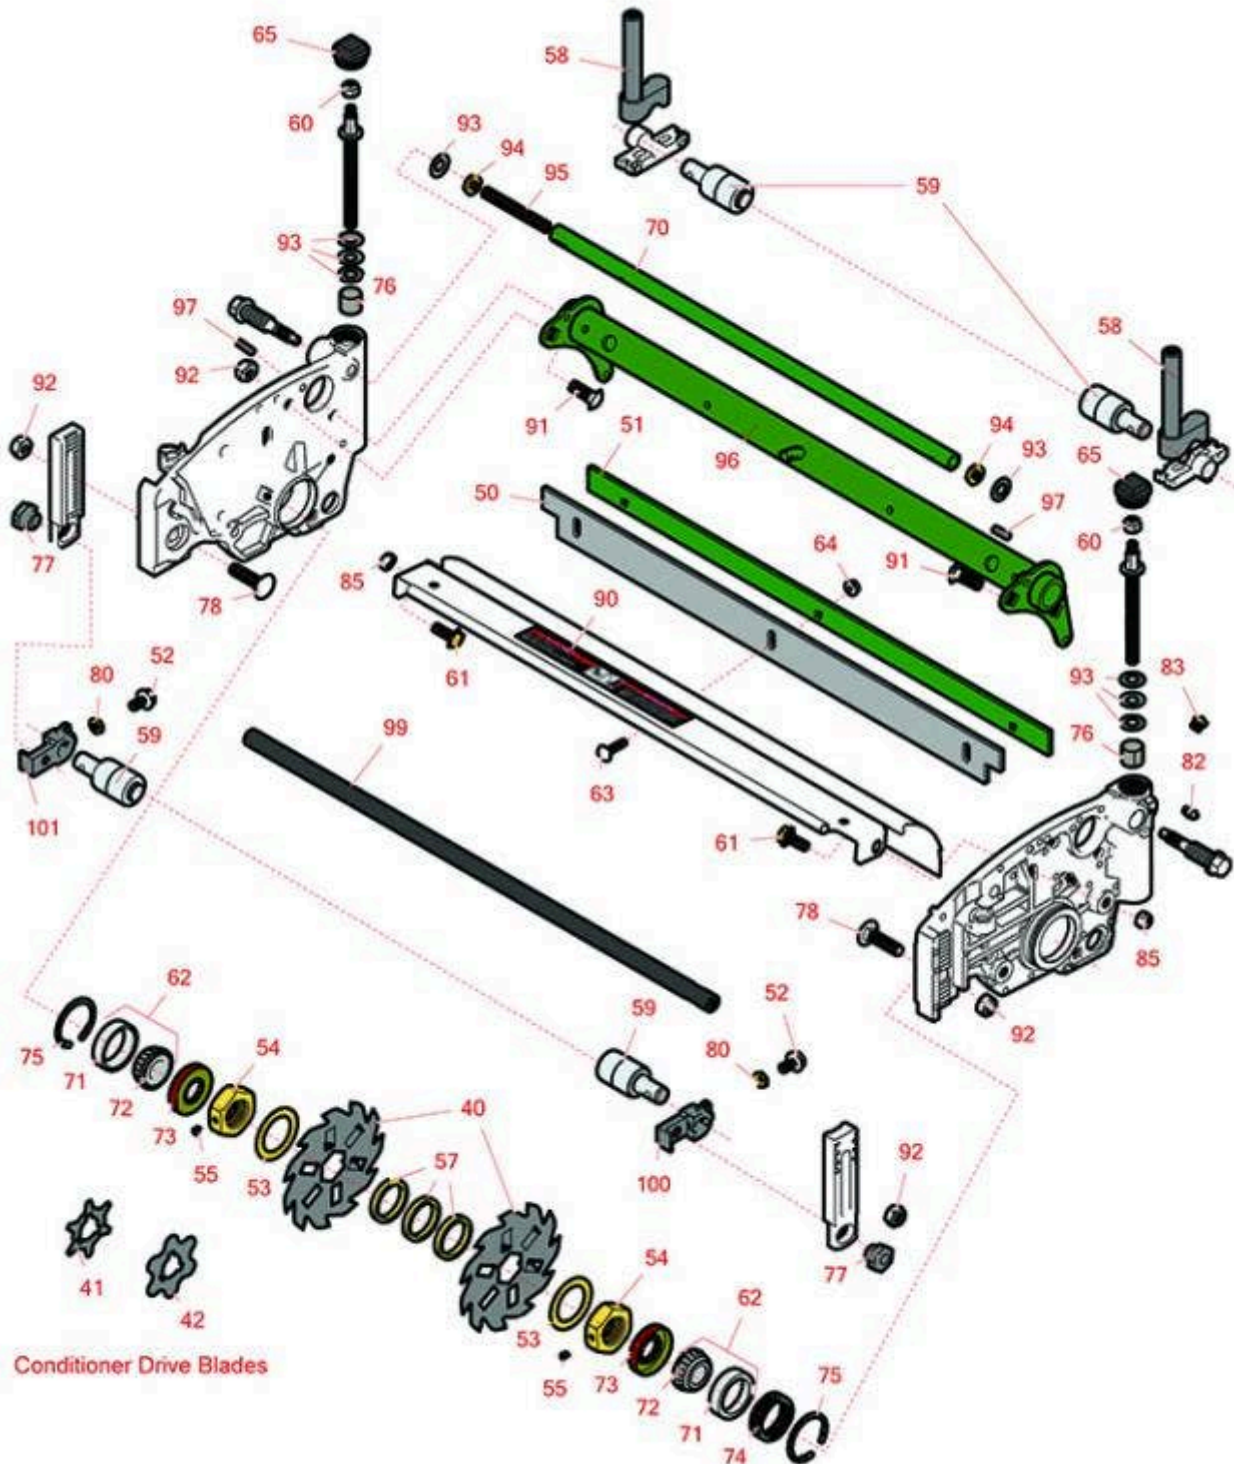

# Replaces John Deere 2400 Riding Greens Mower Parts

Verti-Cut Unit  
Verti-Cut Reel & Frame

All original equipment manufacturers names and part numbers are used for identification purposes only, and we are in no way implying that our products are original equipment parts. Prices subject to change without notice.

# Replaces John Deere 2400 Riding Greens Mower Parts

Verti-Cut Unit  
Verti-Cut Reel & Frame

Item No	R&R Part No.	OEM Part No.	Description	Qty Req	Order Quantity
<b>Blades</b>					
40	<b>R150209C</b>	TCU26776	Verti-Cut Blade - Carbide Tipped 2mm	27	
<i>Detail Description: STRONG BY DESIGN. Each blade is made with the highest quality hand-picked steel, and laser-cut to our exacting specifications for superior toughness and wear.&lt;BR&gt;&lt;BR&gt;TUNGSTEN CARBIDE TIPS. Protect blades from abrasion for extended life and maintain a consistent cutting depth. Optional cutting widths to meet local turf conditions.:</i>					
<b>Conditioner Drive Blades</b>					
41	<b>RET14707</b>	ET14707	Verti-Cut Blade - .025 x 2.375	72	
42	<b>RMT2624</b>	MT2624	Knife - Greens Conditioner	38	
<b>Other Parts Available</b>					
50	<b>RET17914</b>	ET17914	Rubber Isolator - Verticut	1	
51	<b>RAMT2704</b>	AMT2704, MT169	Strap - Verticut Shield	1	
52	<b>R33114-016</b>	19M7162	Bolt - Hx HD 8mm x 1.25 x 15	2	
53	<b>R24H1513</b>	24H1513	Washer	2	
54	<b>RET17053</b>	ET17053	Nut - 1-1/8-7 Jam Incl Set Screw	2	
55	<b>R3245-35</b>	22H841	Screw - Set 1/4-28 x 1/4	2	
57	<b>RET17713</b>	ET17713	Spacer - Vertical Mower Shaft	79	
58	<b>RAUC13598</b>	AUC13598, TCA19369	Adjuster	2	
59	<b>RAA35741</b>	AA35741, AET10129, TCA22836	Bearing	4	
<i>Detail Description: 1/4" Side Hole:</i>					
60	<b>RM148268</b>	M148268	Lock Nut	2	