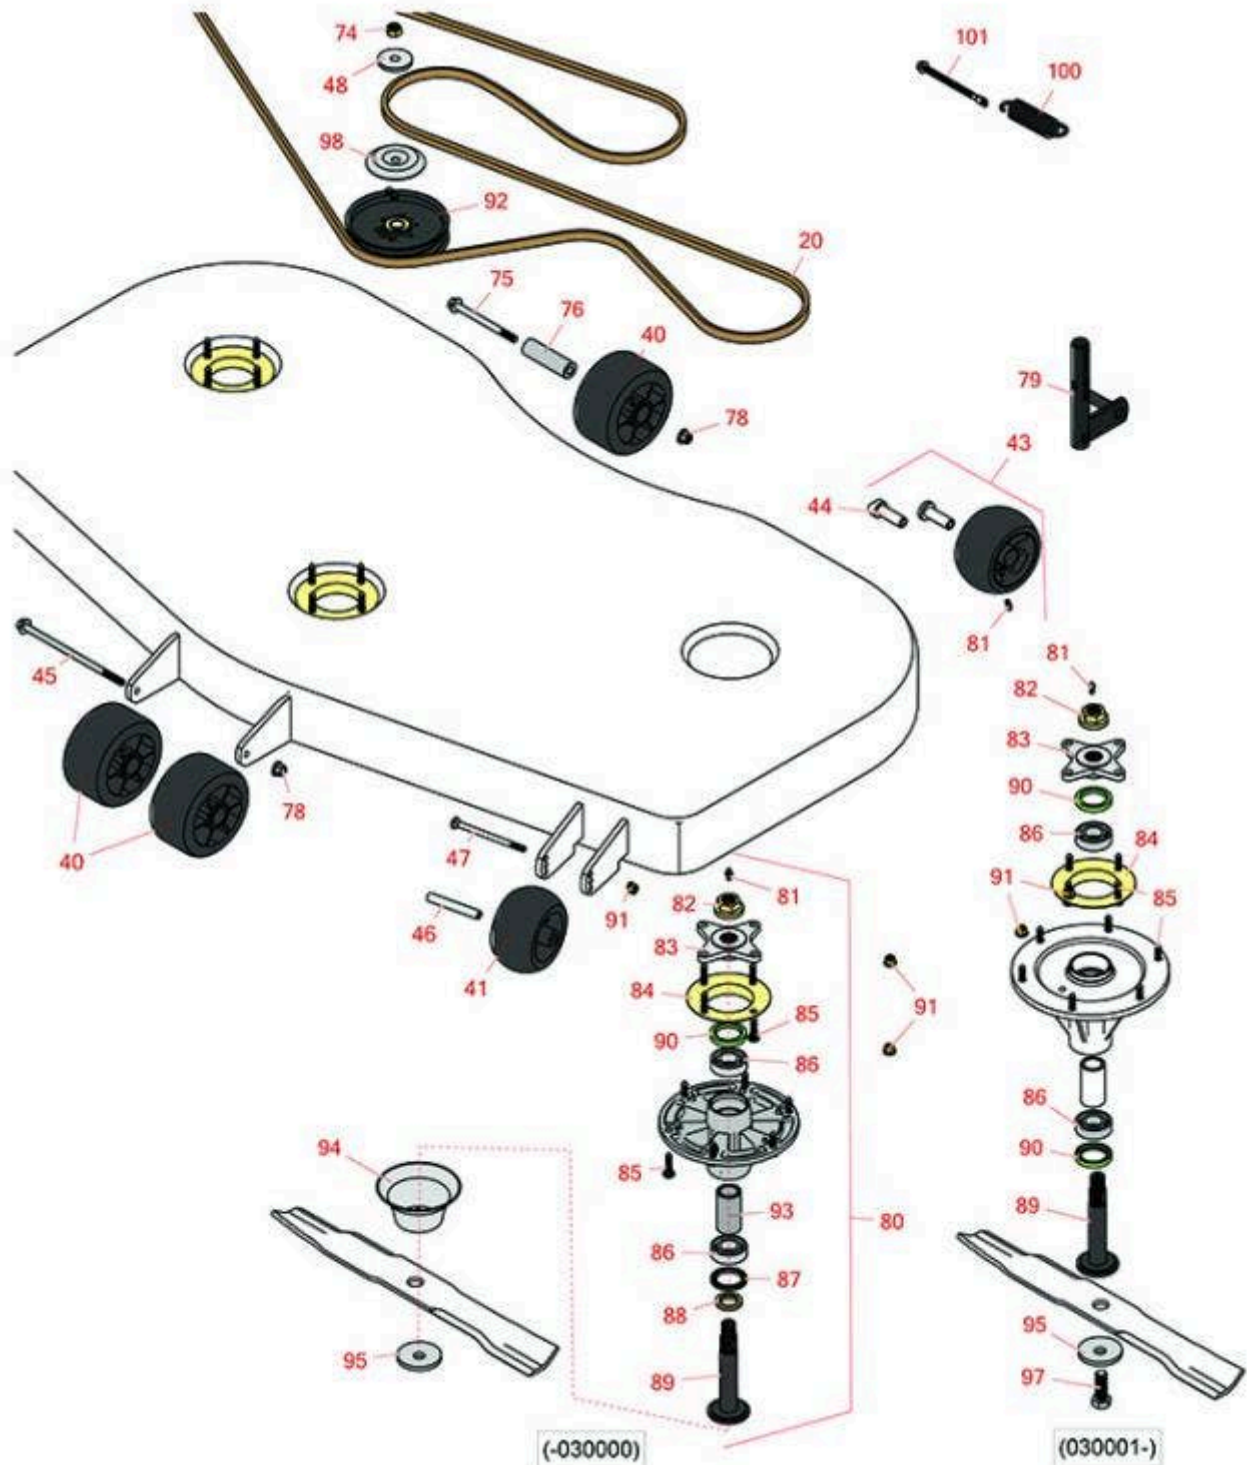

Replaces John Deere 1575 Rotary Mower Parts

60, 62 or 72in Rotary Mower
60in Deck Parts

All original equipment manufacturers names and part numbers are used for identification purposes only, and we are in no way implying that our products are original equipment parts. Prices subject to change without notice.

Replaces John Deere 1575 Rotary Mower Parts

60, 62 or 72in Rotary Mower
60in Deck Parts

Item No	R&R Part No.	OEM Part No.	Description	Qty Req	Order Quantity
Belts & Pullies					
20	RTCUC32986	TCUC32986	Belt - V - 60 in Deck	1	
Other Parts Available					
40	RTCUC34060	TCUC34060	Roller - 5 1/2 x 3	3	
41	RTCUC18744	TCUC18744, UC28193	Wheel - 5 in x 2 3/4	2	
43	RAM125172	AM125172	Wheel Kit - Gage Wheel	2	
44	RM111490	M111490	Bushing - Concave	1	
45	R19M10348	19M10348	Bolt- M10 x 200 w/Washer	1	
46	RTCUC19299	TCUC19299	Axle Bushing	2	
47	R03M7268	03M7268	Bolt - M8 x 120 Carriage 8.8	2	
48	RM132309	M132309	Spacer	2	
74	R14M7401	14M7401	Locknut - 12mm x 1.75	2	
75	R19M7944	19M7944	Bolt - M10-1.5 x 120 Hx HD Fl Cl 10.9	4	
76	RTCUC28739	TCUC28739	Axle	1	
78	R14M7465	14M7465	Lock Nut - M10-1.50 Fl	10	
79	RAM129501	AM129501	Arm	1	
80	RTCA24881	TCA24881	Spindle - Includes RM134305; Sub For TCA51058; Housing Assembly	3	
81	R471217	JD7803	Fitting - Grease	4	
82	RM123569	M123569	Flange Nut	3	
83	RTCUC38142	TCUC38142	Hub - Sub For TCU51119 Or TCU14182	3	
84	RTCUC51223	TCUC51223	Deflector - Grass	3	