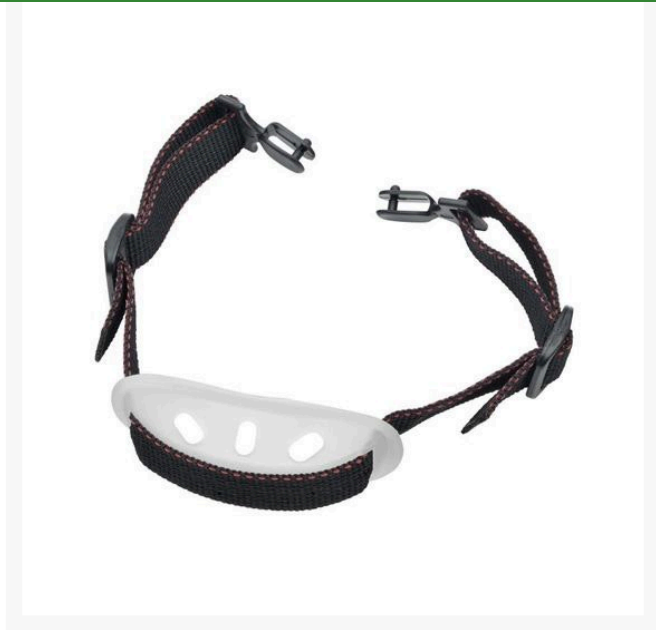

# Strap - Hard Hat Chin

R7027

## Details

Keeps hard hat in place so you're protected when your work activity risks losing it. Securely attaches to all 3M hard hats. Chin cup vented for comfort. One size adjusts to fit all.

- Securely attaches to all 3M hard hats
- Vented chin cup
- One size adjusts to fit all