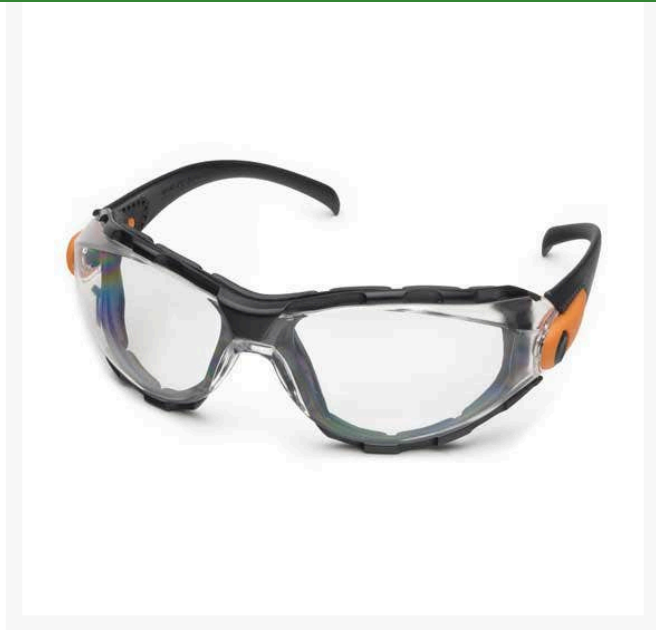

# Go-Specs Safety Glasses - Clear

R7063C

## Details

The best fitting, most comfortable eyewear you have ever worn. Lightweight like safety glasses and fit like goggles. Soft foam fills the gap between your face and the lens to keep out wind, dust, sand or airborne debris and to resist body oil and sweat. Multiple ventilation ports allow for air circulation, superior anti-fog performance and wearer comfort. SuperCoat AF provides anti-fog, anti-scratch, anti-static and UV protection. Adjustable lens angle. Impact-resistant. Black frame with orange accent.

- Best fitting safety glasses ever
- Lightweight
- Soft foam seals to face
- Ventilation ports for air circulation
- SuperCoat Anti-Fog protection
- Impact resistant
- Clear lenses; black frame w/ orange accents

## Specifications

Manufacturer	Elvex
Lens Color	Clear