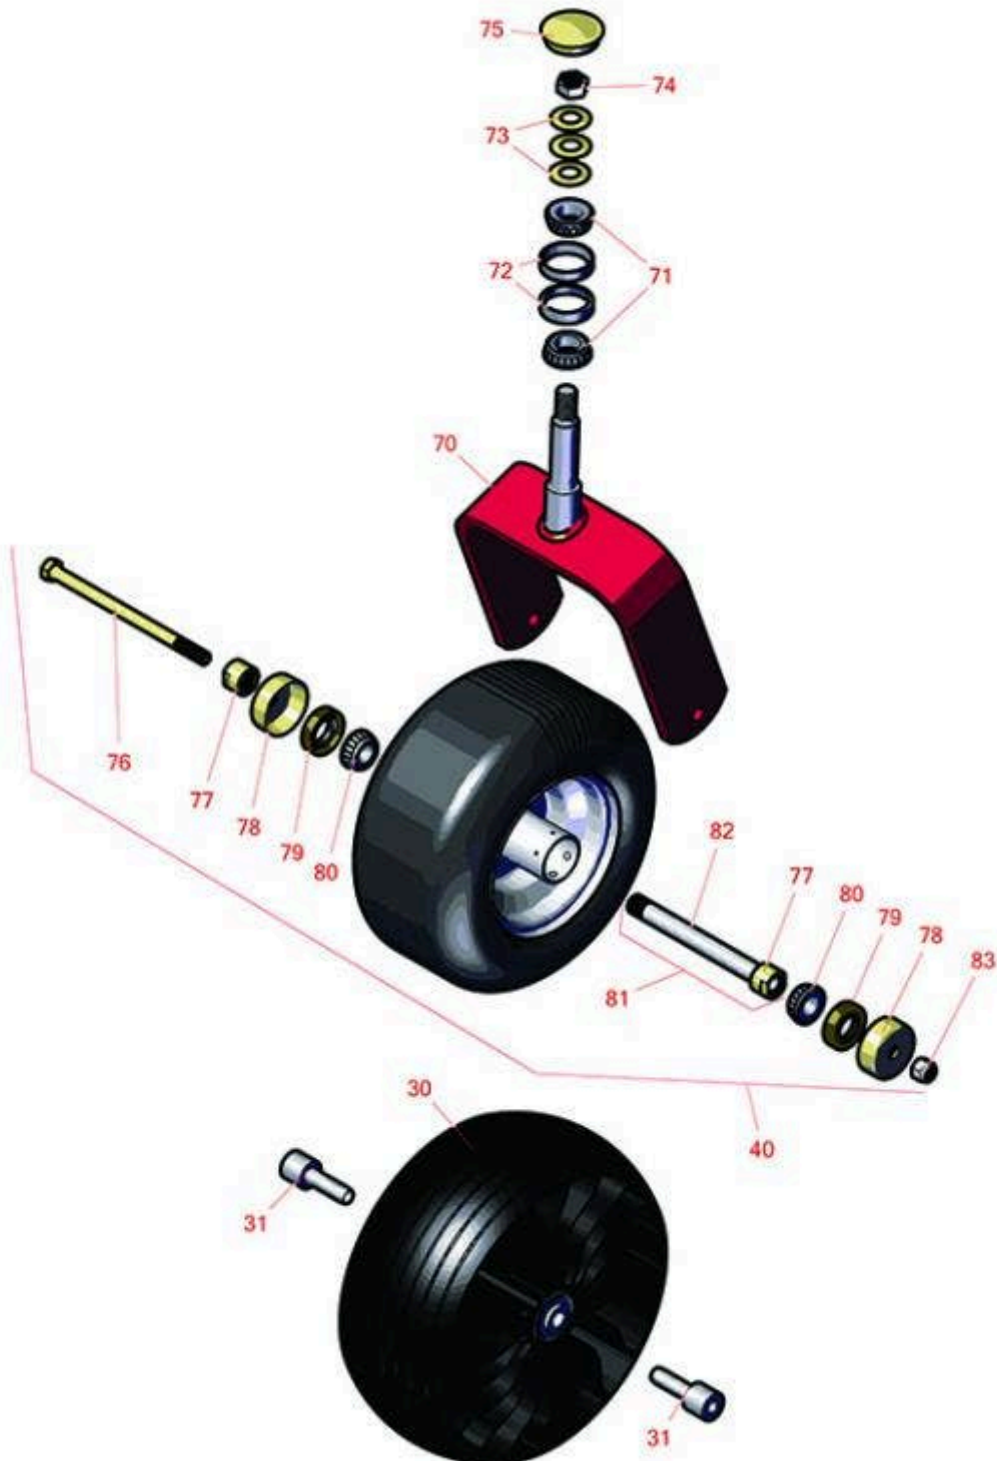

Replaces Toro Z Master Professional 5000 Parts

Zero Turn Mower with 60in deck - Model 74915
Caster Wheel

All original equipment manufacturers names and part numbers are used for identification purposes only, and we are in no way implying that our products are original equipment parts. Prices subject to change without notice.

Replaces Toro Z Master Professional 5000 Parts

Zero Turn Mower with 60in deck - Model 74915
Caster Wheel

Item No	R&R Part No.	OEM Part No.	Description	Qty Req	Order Quantity
---------	--------------	--------------	-------------	---------	----------------

Tires & Wheels

0	TIRES		Click Here to View Complete Tire Selection	0	
40	R109-9127	109-9124, 109-9125, 109-9127	Tire & Wheel - 13x6.50-6 Flat Free	2	
40	R127-9528	127-9528	Tire & Wheel - 13x6:50-6 Smooth Semi Pneumatic	2	

Detail Description: Michelin X Tweel Turf casters replace the existing front casters on zero turn radius mowers, and completely eliminate the risk of flat tires. They have a consistent hub height which helps ensure the mower deck produces an even cut, while the poly-resin spokes help dampen the ride for enhanced operator comfort, even when navigating over curbs and other bumps. They are designed to provide a long wear life.: