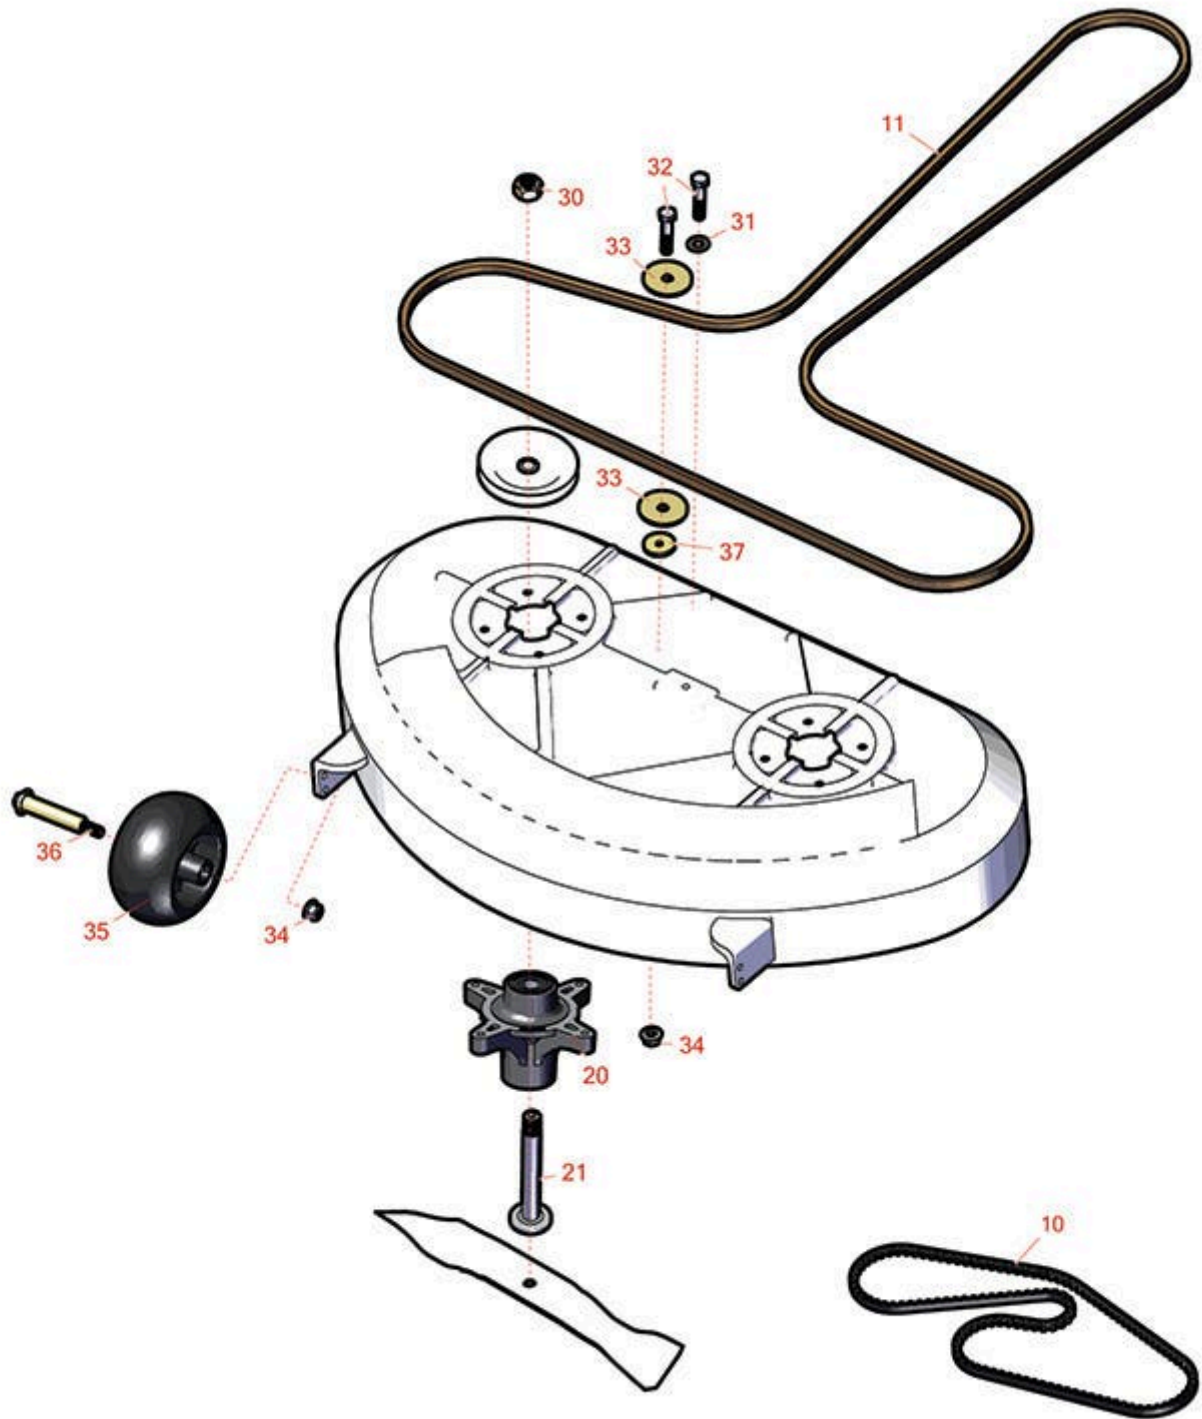

Replaces Toro TimeCutter 4275C Parts

Zero-Turn Mower with 42in Deck - Model 75743

42in Deck Parts

All original equipment manufacturers names and part numbers are used for identification purposes only, and we are in no way implying that our products are original equipment parts. Prices subject to change without notice.

Replaces Toro TimeCutter 4275C Parts

Zero-Turn Mower with 42in Deck - Model 75743

42in Deck Parts

Item No	R&R Part No.	OEM Part No.	Description	Qty Req	Order Quantity
Belts & Pullies					
10	R139-2399	139-2399	V-Belt - Traction Drive	1	
11	R119-8819	119-8819	V-Belt	1	
Spindles					
20	R139-3214	117-7267, 121-0751, 139-3214	Spindle Assy	2	
21	R117-7268	117-7268	Shaft- Spindle	2	
Other Parts Available					
30	R3219-6	3219-6	Nut - 5/8-18 Gr 8 Hex	2	
31	R453011	01-166-0100, 01-166-0120, 01-166-0270, 01-166-0500, 01-166-0600, 01-166-0620, 132-4593, 2356-3, 237-12, 24-10-AD, 24-11-AD, 24-11-BD, 24-12-AD, 24-12-BD, 30-9310, 32-8190, 3256-24, 3256-3, 3256-36, 3256-4, 453011, 47-9950, 48-9220, 513458, 7-0052	Washer - Flat 3/8 SAE Y/Zinc	1	

Replaces Toro TimeCutter 4275C Parts

Zero-Turn Mower with 42in Deck - Model 75743

42in Deck Parts

Item No	R&R Part No.	OEM Part No.	Description	Qty Req	Order Quantity
32	R323-9	01-150-0190, 01-150-1540, 01-178-0614, 107229, 20-50-AD, 20-50-AGD, 30-9430, 32105-4, 3224-5, 323-9, 513363, 513364, 5377, 908037P	Bolt - Hex HD 3/8-16 x 1-3/4	1	
33	R63-7400	63-7400	Washer - Rebound	3	
34	R104-8301	104-8301, 104-9301, 109-6658, 133-7570	Locknut - 3/8-16 Nylon Flanged	6	
35	R68-2730	1-603299, 68-2730	Wheel - Anti Scalp	2	
36	R112-3977	112-3977	Bolt- Shoulder	2	
37	R110-9981	110-9981	Washer-Plain	1	