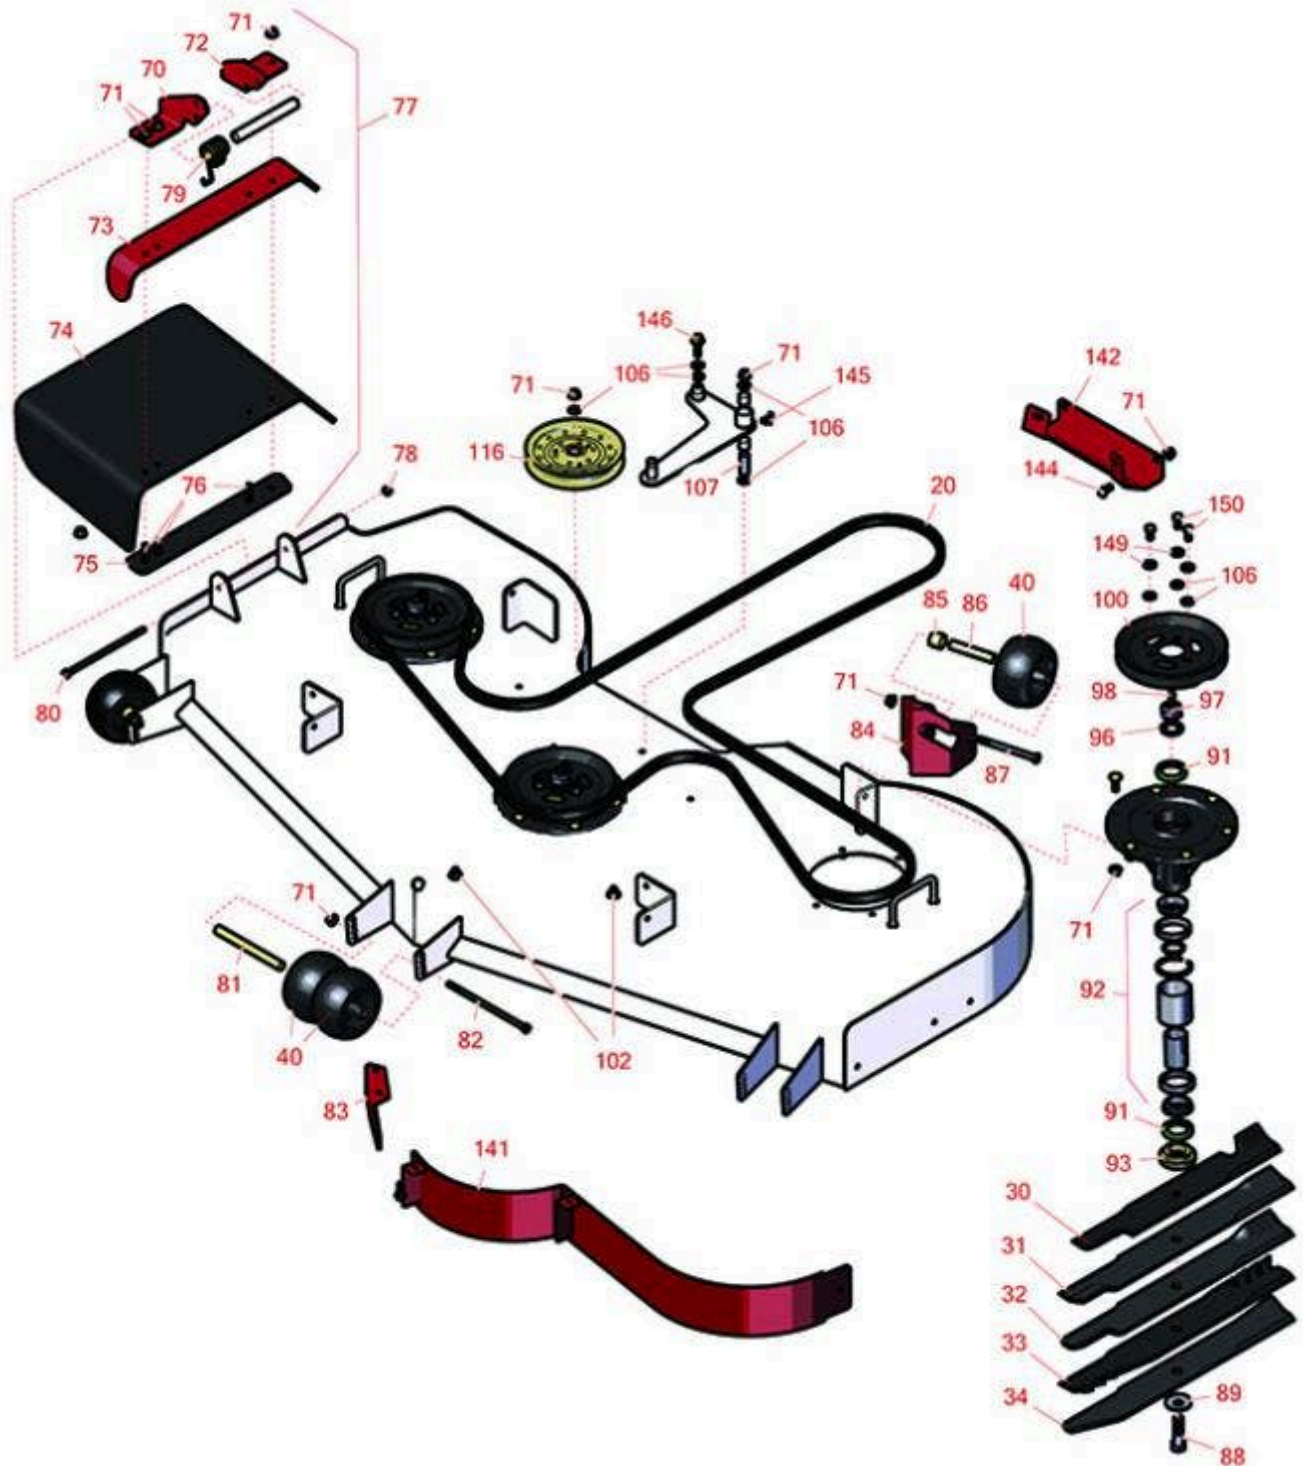

Replaces Toro Z Master Professional 6000 Parts

Zero Turn Mower with 60in Deck - Model 74267CP
60in Rotary Deck

All original equipment manufacturers names and part numbers are used for identification purposes only, and we are in no way implying that our products are original equipment parts. Prices subject to change without notice.

Replaces Toro Z Master Professional 6000 Parts

Zero Turn Mower with 60in Deck - Model 74267CP
60in Rotary Deck

Item No	R&R Part No.	OEM Part No.	Description	Qty Req	Order Quantity
Belts					
20	R114-4420	114-4420	Belt - V	1	
Rotary Blades					
30	RRB3065-2000	105-7718-03, 133-2127	Mower Blade - High-Lift 20.5 x 2.5in x 5/8 Mt Hole	3	
<i>Detail Description: R&R Products rotary blades are manufactured in the USA with superior alloy steel and hardened for extended life. Lifetime guaranteed against defects in material and workmanship.:</i>					
31	R105-7716-03	105-7716-03	Mower Blade - 20.5 in Lo-Flow	3	
32	R105-7715-03	105-7715-03	Mower Blade - 20.5 in Mid-Flow	3	
33	R105-8777-03	105-8777-03	Mower Blade - 20.5 in Mulcher	3	
34	R105-7777-03	105-7777-03	Mower Blade - 20.5 in Recycler	3	
Wheels					
40	R68-2730	1-603299, 68-2730	Wheel - Anti Scalp	4	
Other Parts Available					
70	R106-3253-01	106-3253-01, 108-7766-03	Plate-Hinge, Front	1	
71	R104-8301	104-8301, 104-9301, 109-6658, 133-7570	Locknut - 3/8-16 Nylon Flanged	48	
72	R108-4059-01	108-4059-01, 108-7767-03	Plate-Hinge, Rear	1	
73	R106-3246-01	106-3246-01	Deflector	1	
74	R151416	108-5029, 110-0759, 151416	Deflector - Long	1	