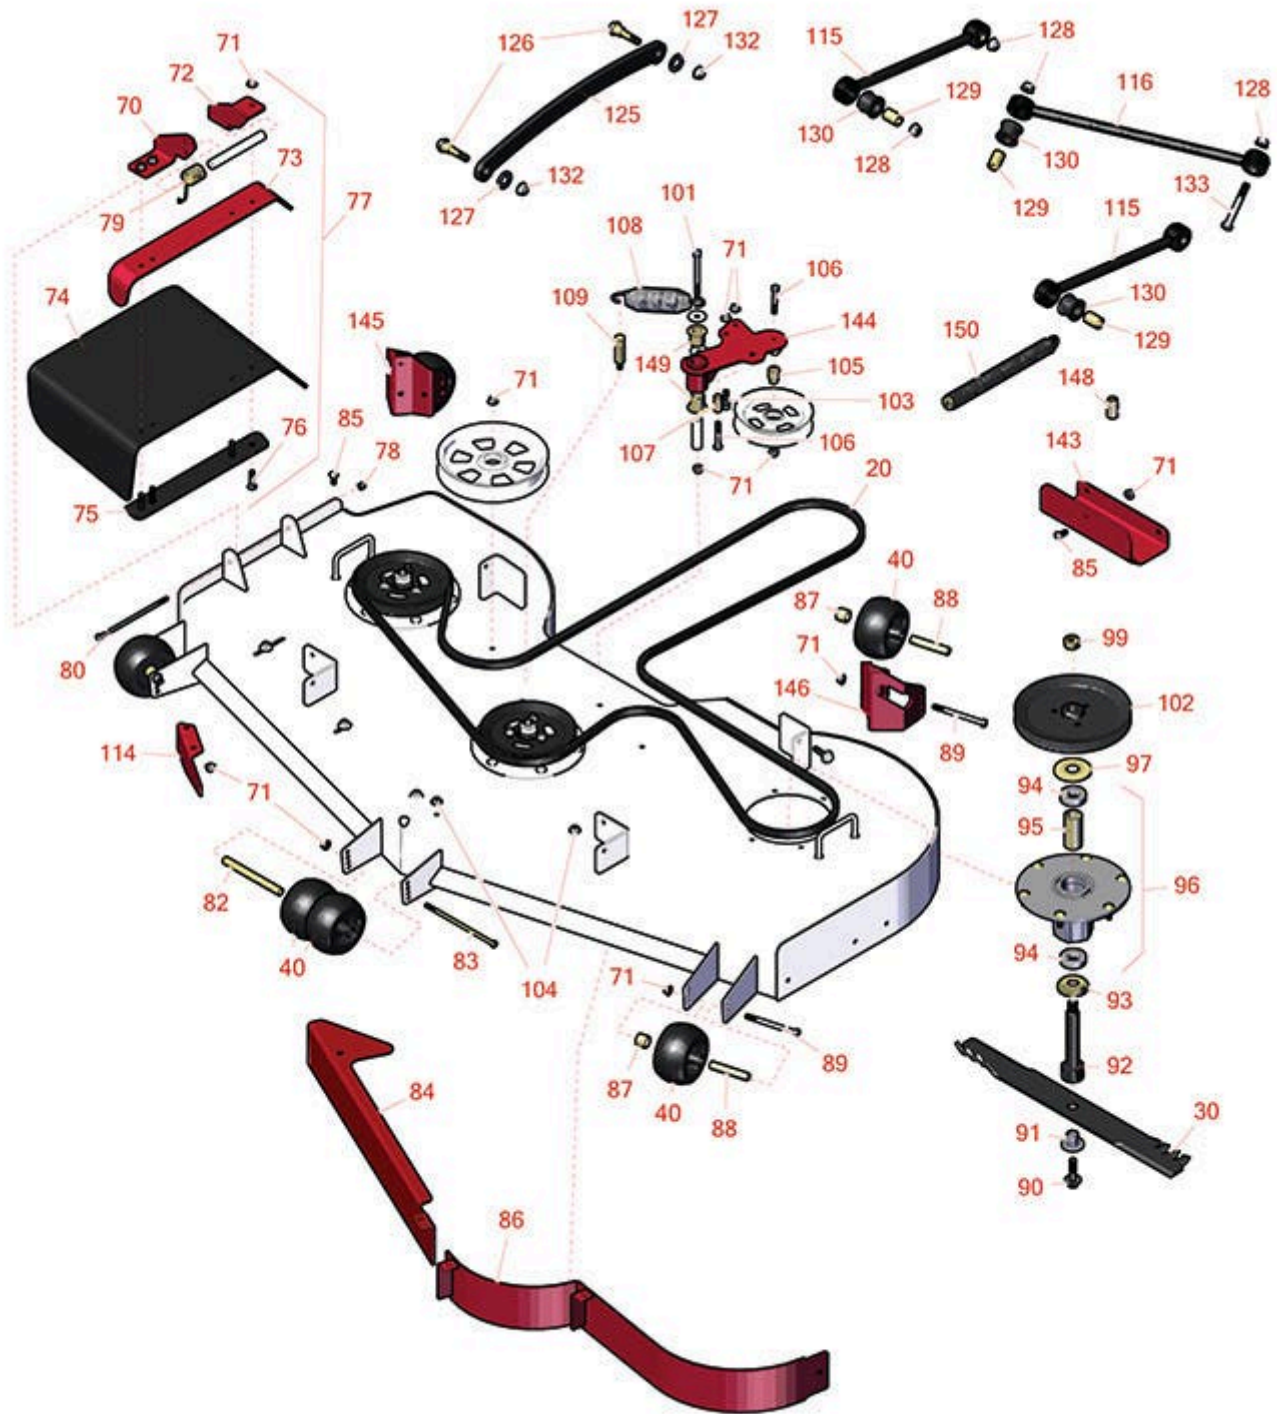

Replaces Toro Z Master Professional 6000 Parts

Zero Turn Mower with 72in Deck - Model 72928
72in Rotary Deck

All original equipment manufacturers names and part numbers are used for identification purposes only, and we are in no way implying that our products are original equipment parts. Prices subject to change without notice.

Replaces Toro Z Master Professional 6000 Parts

Zero Turn Mower with 72in Deck - Model 72928
72in Rotary Deck

Item No	R&R Part No.	OEM Part No.	Description	Qty Req	Order Quantity
Belts					
20	R135-5777	109-9023, 135-5777	Belt - V	1	
Rotary Blades					
30	RRB4065-2402	140-1239	Mower Blade - Mulcher 24.5 x 2.5in x 15/16 Mt Hole	3	
Wheels					
40	R68-2730	1-603299, 68-2730	Wheel - Anti Scalp	6	
Other Parts Available					
70	R106-3253-01	106-3253-01, 108-7766-03	Plate-Hinge, Front	1	
71	R104-8301	104-8301, 104-9301, 109-6658, 133-7570	Locknut - 3/8-16 Nylon Flanged	42	
72	R108-4059-01	108-4059-01, 108-7767-03	Plate-Hinge, Rear	1	
73	R106-3246-01	106-3246-01	Deflector	1	
74	R151416	108-5029, 110-0759, 151416	Deflector - Long	1	
75	R106-3248-03	106-3248-03	Strap - Discharge	1	
76	R3231-4	01-157-0440, 01-173-0612, 3231-4	Bolt - Carriage 3/8-16 x 1-1/2	4	
77	R108-2792	108-2792	Rubber Deflector Assy	1	
78	R3296-47	3296-47	Locknut - 5/16-18 Jam Nyloc	1	
79	R108-4052	108-4052	Spring - Torsion	1	