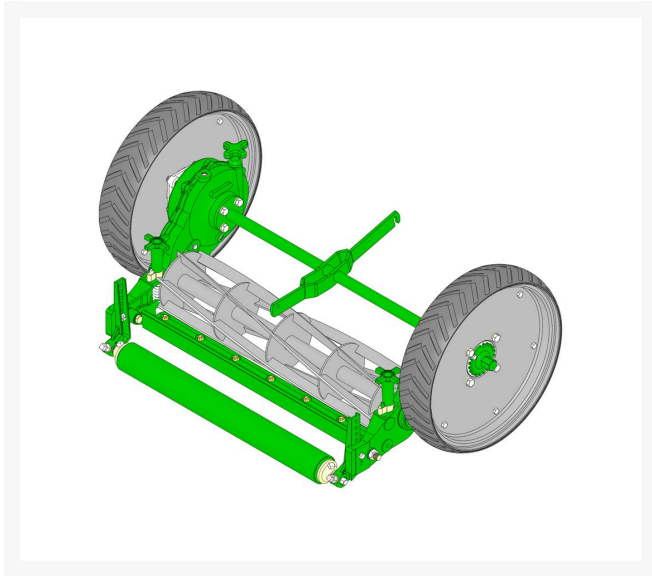

Complete Premier Cutting Unit

R81101

Details

R&R Cutting Units Complete with R502671 6 Blade Reel, R101250 Bedknife, R700500G Solid Roller & R70097B Wheel Assembly

Specifications

Manufacturer

R&R Products

Fits Models

R&R Products Power Lift 5133GD

R&R Products Power Lift 7180GD

TURF MACHINERY SPARES LTD

3a Monument Way West Woking, GU21 5EN
01483 764467

<https://turfmachinery.rrproducts.com/>