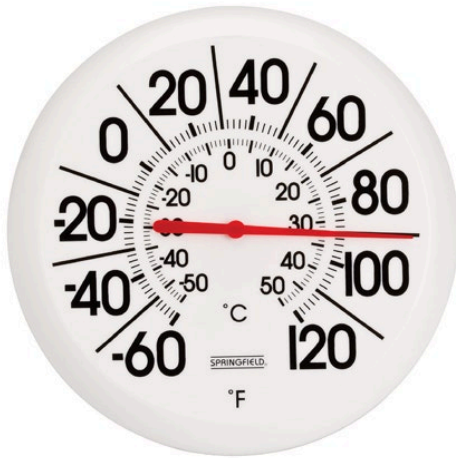

Indoor/Outdoor Thermometer - 8in

R90050

Details

These large, wall-mount thermometers read Fahrenheit and Celsius with big, bold, easy-to-read markings and a red, precision pointer. Weather-resistant case. Thermometer reads -60 F. to 140 F. (-50 C to 50 C.).

- Large, wall-mount thermometers
- Readings in Fahrenheit and Celsius
- Big, easy-to-read markings
- Red, precision pointer
- Temperatures from -60 to 140 F (-50 to 50 C)
- Weather-resistant case

Specifications

Manufacturer	R&R Products
Color	White
Diameter	8 in

TURF MACHINERY SPARES LTD

3a Monument Way West Woking, GU21 5EN
01483 764467

<https://turfmachinery.rrproducts.com/>